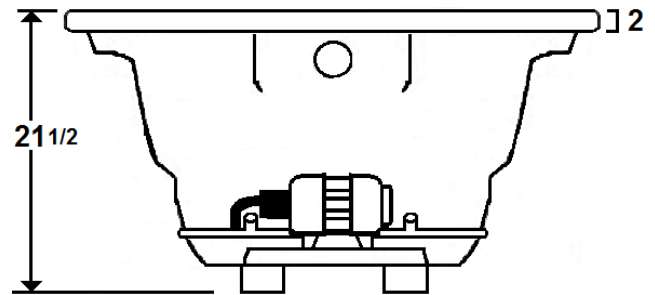

EVERSON VII

66" x 42" Drop-In Acrylic Air Bath

Model Number
4266ETA064
Drop-In Air Bath in White

Features

- 24 high output later air jets
- Color-matched trim
- 12.0 Amp variable speed blower
- Aromatherapy and Pillow included
- Constructed of high-gloss durable acrylic
- Automatic purge cycle with timer
- Heaters available – LM305 & LM306
- Mood light available – LM522
- Pre-leveled base for easy installation
- Made in the USA

All dimensions are +/- 1/2" and subject to change without notice
Confirm specifications before installation

Standard (S) Pump Location and Alternate (A-1 & A-2) Pump locations.

Technical Information

- Cut-Out Dimensions: 63 3/4" x 39 3/4"
- Weight: 148 lbs.
- Water Depth to Overflow: 16"
- Water Operating Level: NA
- Water Capacity: 65 gal.
- Sump Dimension: 41" x 27"