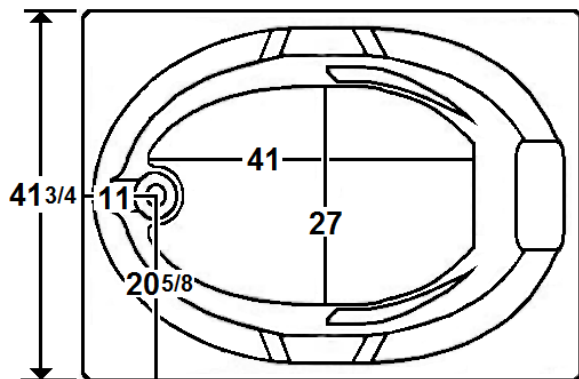

EVERSON VII

66" x 42" Drop-In Acrylic Air Bath

Model Number
4266ETA064
Drop-In Air Bath in White

Features

- 24 high output later air jets
- Color-matched trim
- 12.0 Amp variable speed blower
- Aromatherapy and Pillow included
- Constructed of high-gloss durable acrylic
- Automatic purge cycle with timer
- Heaters available – LM305 & LM306
- Mood light available – LM522
- Pre-leveled base for easy installation
- Made in the USA

All dimensions are +/- 1/2" and subject to change without notice
Confirm specifications before installation

Standard (S) Pump Location and Alternate (A-1 & A-2) Pump locations.

Technical Information

- Cut-Out Dimensions: 63 3/4" x 39 3/4"
- Weight: 148 lbs.
- Water Depth to Overflow: 16"
- Water Operating Level: NA
- Water Capacity: 65 gal.
- Sump Dimension: 41" x 27"