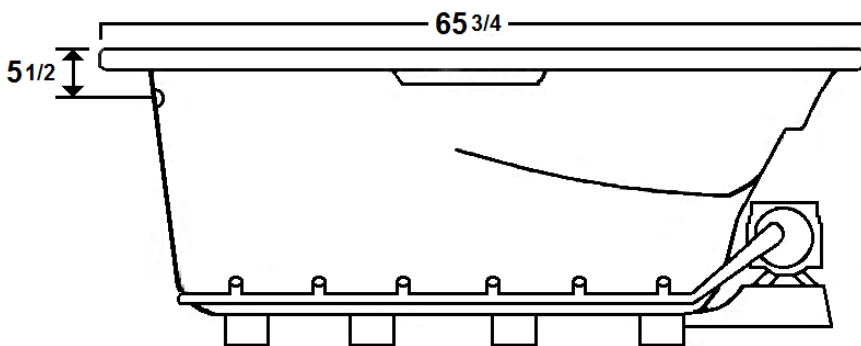

EVERSON VII

66" x 42" Drop-In Acrylic Air Bath

Model Number
4266ETA064
Drop-In Air Bath in White

Features

- 24 high output later air jets
- Color-matched trim
- 12.0 Amp variable speed blower
- Aromatherapy and Pillow included
- Constructed of high-gloss durable acrylic
- Automatic purge cycle with timer
- Heaters available – LM305 & LM306
- Mood light available – LM522
- Pre-leveled base for easy installation
- Made in the USA

All dimensions are +/- 1/2" and subject to change without notice
Confirm specifications before installation

Standard (S) Pump Location and Alternate (A-1 & A-2) Pump locations.

Technical Information

- Cut-Out Dimensions: 63 3/4" x 39 3/4"
- Weight: 148 lbs.
- Water Depth to Overflow: 16"
- Water Operating Level: NA
- Water Capacity: 65 gal.
- Sump Dimension: 41" x 27"