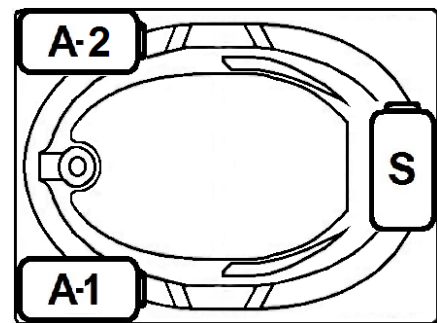

EVERSON VII

66" x 42" Drop-In Acrylic Air Bath

Model Number
4266ETA064
Drop-In Air Bath in White

Features

- 24 high output later air jets
- Color-matched trim
- 12.0 Amp variable speed blower
- Aromatherapy and Pillow included
- Constructed of high-gloss durable acrylic
- Automatic purge cycle with timer
- Heaters available – LM305 & LM306
- Mood light available – LM522
- Pre-leveled base for easy installation
- Made in the USA

All dimensions are +/- 1/2" and subject to change without notice
Confirm specifications before installation

Standard (S) Pump Location and Alternate (A-1 & A-2) Pump locations.

Technical Information

- Cut-Out Dimensions: 63 3/4" x 39 3/4"
- Weight: 148 lbs.
- Water Depth to Overflow: 16"
- Water Operating Level: NA
- Water Capacity: 65 gal.
- Sump Dimension: 41" x 27"