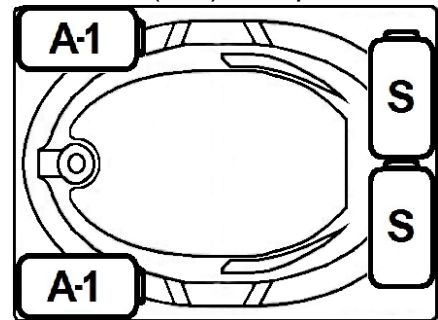

EVERSON VII

66" x 42" Drop-In Acrylic Combo Bath

Model Number
4266EWA064
Drop-In Combo Bath in White

Features

- Color-matched jet trim and air controls
- 10 adjustable hydrotherapy jets
- 24 high output lateral air injectors
- Aromatherapy & Pillow included
- Constructed of high-gloss durable acrylic
- 3-Speed control for the 13.5 Amp pump
- 12.0 Amp variable speed blower
- Inline heater available – LM300
- Mood light available – LM522
- Pre-leveled base for easy installation
- Made in the USA

All dimensions are +/- 1/2" and subject to change without notice
Confirm specifications before installation

Standard (S) Pump Location and Alternate (A-1) Pump location.

Technical Information

- Cut-Out Dimensions: 63 3/4" x 39 3/4"
- Weight: 183 lbs.
- Water Depth to Overflow: 16"
- Water Operating Level: 47 gal.
- Water Capacity: 65 gal.
- Sump Dimension: 41" x 27"