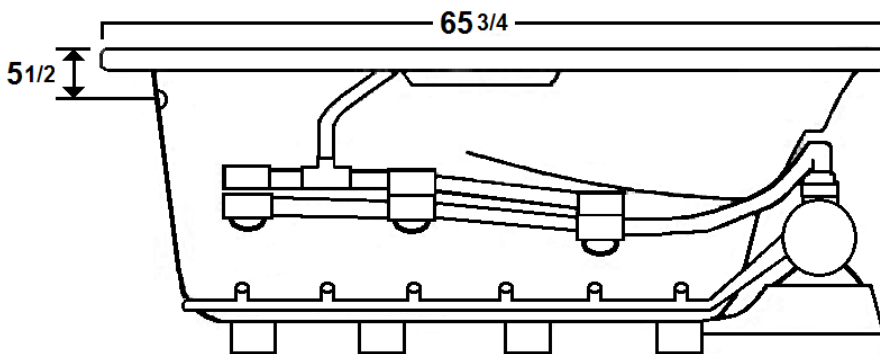

EVERSON VII

66" x 42" Drop-In Acrylic Combo Bath

Model Number
4266EWA064
Drop-In Combo Bath in White

Features

- Color-matched jet trim and air controls
- 10 adjustable hydrotherapy jets
- 24 high output lateral air injectors
- Aromatherapy & Pillow included
- Constructed of high-gloss durable acrylic
- 3-Speed control for the 13.5 Amp pump
- 12.0 Amp variable speed blower
- Inline heater available – LM300
- Mood light available – LM522
- Pre-leveled base for easy installation
- Made in the USA

All dimensions are +/- 1/2" and subject to change without notice
Confirm specifications before installation

Standard (S) Pump Location and Alternate (A-1) Pump location.

Technical Information

- Cut-Out Dimensions: 63 3/4" x 39 3/4"
- Weight: 183 lbs.
- Water Depth to Overflow: 16"
- Water Operating Level: 47 gal.
- Water Capacity: 65 gal.
- Sump Dimension: 41" x 27"