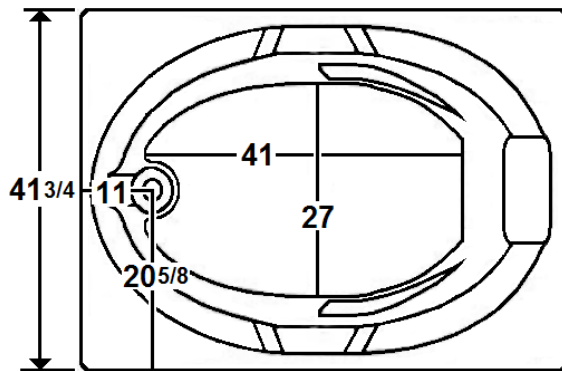

EVERSON VII

66" x 42" Drop-In Acrylic Combo Bath

Model Number
4266EWA064
Drop-In Combo Bath in White

Features

- Color-matched jet trim and air controls
- 10 adjustable hydrotherapy jets
- 24 high output lateral air injectors
- Aromatherapy & Pillow included
- Constructed of high-gloss durable acrylic
- 3-Speed control for the 13.5 Amp pump
- 12.0 Amp variable speed blower
- Inline heater available – LM300
- Mood light available – LM522
- Pre-leveled base for easy installation
- Made in the USA

All dimensions are +/- 1/2" and subject to change without notice
Confirm specifications before installation

Standard (S) Pump Location and Alternate (A-1) Pump location.

Technical Information

- Cut-Out Dimensions: 63 3/4" x 39 3/4"
- Weight: 183 lbs.
- Water Depth to Overflow: 16"
- Water Operating Level: 47 gal.
- Water Capacity: 65 gal.
- Sump Dimension: 41" x 27"