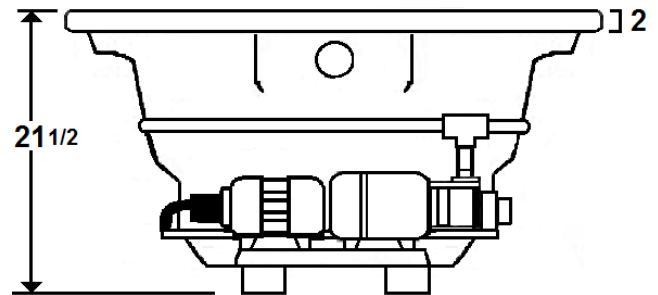

EVERSON VII

66" x 42" Drop-In Acrylic Combo Bath

Model Number
4266EWA064
Drop-In Combo Bath in White

Features

- Color-matched jet trim and air controls
- 10 adjustable hydrotherapy jets
- 24 high output lateral air injectors
- Aromatherapy & Pillow included
- Constructed of high-gloss durable acrylic
- 3-Speed control for the 13.5 Amp pump
- 12.0 Amp variable speed blower
- Inline heater available – LM300
- Mood light available – LM522
- Pre-leveled base for easy installation
- Made in the USA

All dimensions are +/- 1/2" and subject to change without notice
Confirm specifications before installation

Standard (S) Pump Location and Alternate (A-1) Pump location.

Technical Information

- Cut-Out Dimensions: 63 3/4" x 39 3/4"
- Weight: 183 lbs.
- Water Depth to Overflow: 16"
- Water Operating Level: 47 gal.
- Water Capacity: 65 gal.
- Sump Dimension: 41" x 27"