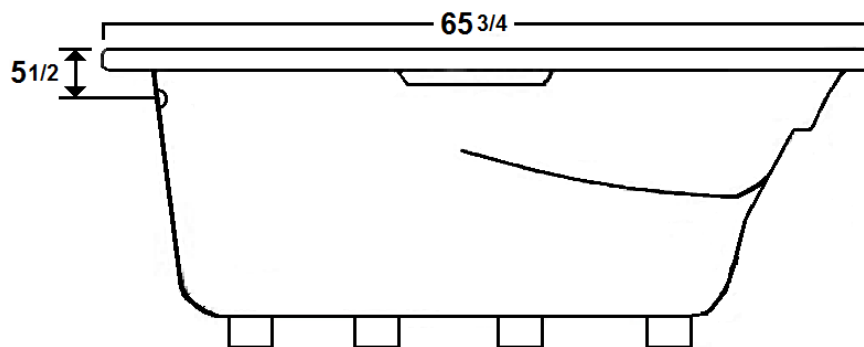

## 66" x 42" Drop-In Acrylic Tub

Model Number  
**4266ET064**  
Drop-In Soaker in White

**\*All dimensions are +/- 1/2" and subject to change without notice\***  
**Confirm specifications before installation**

### Technical Information

- Cut-Out Dimensions: 63 3/4" x 39 3/4"
- Weight: 113 lbs.
- Water Depth to Overflow: 16"
- Water Operating Level: NA
- Water Capacity: 65 gal.
- Sump Dimension: 41" x 27"