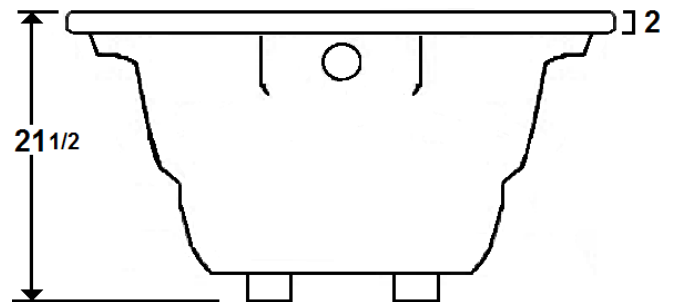

## 66" x 42" Drop-In Acrylic Tub

Model Number  
**4266ET064**  
Drop-In Soaker in White

### Technical Information

- Cut-Out Dimensions: 63 3/4" x 39 3/4"
- Weight: 113 lbs.
- Water Depth to Overflow: 16"
- Water Operating Level: NA
- Water Capacity: 65 gal.
- Sump Dimension: 41" x 27"