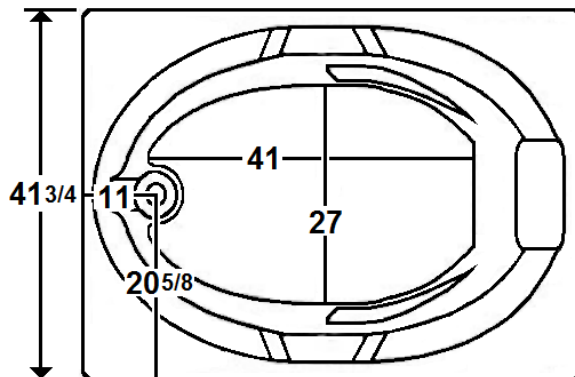

## 66" x 42" Drop-In Acrylic Tub

Model Number  
**4266ET064**  
Drop-In Soaker in White

**\*All dimensions are +/- 1/2" and subject to change without notice\***  
**Confirm specifications before installation**

### Technical Information

- Cut-Out Dimensions: 63 3/4" x 39 3/4"
- Weight: 113 lbs.
- Water Depth to Overflow: 16"
- Water Operating Level: NA
- Water Capacity: 65 gal.
- Sump Dimension: 41" x 27"