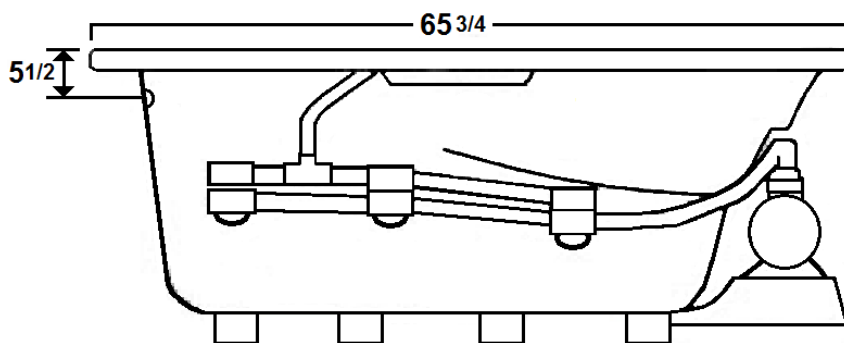

EVERSON VII

66" x 42" Drop-In Acrylic Whirlpool

Model Number
4266EW064
Drop-In Whirlpool in White

Features

- Color-matched jet trim
- 10 adjustable hydrotherapy jets
- Pillow included
- Constructed of high-gloss durable acrylic
- 3-Speed control for the 13.5 Amp pump
- Inline heater available – LM300
- Mood light available – LM522
- Pre-leveled base for easy installation
- Made in the USA

All dimensions are +/- 1/2" and subject to change without notice
Confirm specifications before installation

Standard (S) Pump Location and
Alternate (A-1 & A-2) Pump locations.

Technical Information

- Cut-Out Dimensions: 63 3/4" x 39 3/4"
- Weight: 148 lbs.
- Water Depth to Overflow: 16"
- Water Operating Level: 47 gal.
- Water Capacity: 65 gal.
- Sump Dimension: 41" x 27"