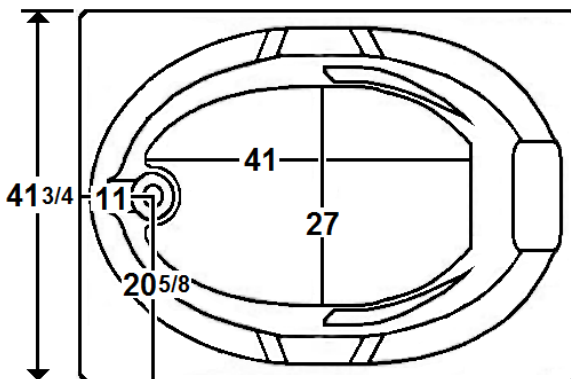

EVERSON VII

66" x 42" Drop-In Acrylic Whirlpool

Model Number
4266EW064
Drop-In Whirlpool in White

Features

- Color-matched jet trim
- 10 adjustable hydrotherapy jets
- Pillow included
- Constructed of high-gloss durable acrylic
- 3-Speed control for the 13.5 Amp pump
- Inline heater available – LM300
- Mood light available – LM522
- Pre-leveled base for easy installation
- Made in the USA

All dimensions are +/- 1/2" and subject to change without notice
Confirm specifications before installation

Standard (S) Pump Location and
Alternate (A-1 & A-2) Pump locations.

Technical Information

- Cut-Out Dimensions: 63 3/4" x 39 3/4"
- Weight: 148 lbs.
- Water Depth to Overflow: 16"
- Water Operating Level: 47 gal.
- Water Capacity: 65 gal.
- Sump Dimension: 41" x 27"