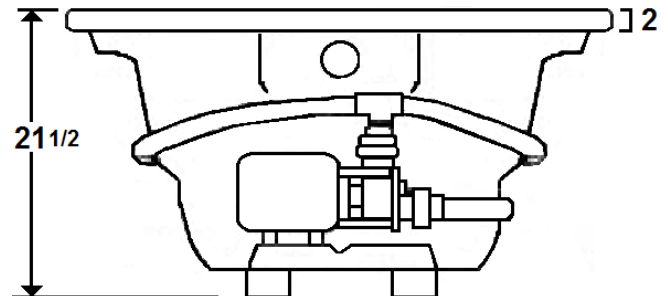

EVERSON VII

66" x 42" Drop-In Acrylic Whirlpool

Model Number
4266EW064
Drop-In Whirlpool in White

Features

- Color-matched jet trim
- 10 adjustable hydrotherapy jets
- Pillow included
- Constructed of high-gloss durable acrylic
- 3-Speed control for the 13.5 Amp pump
- Inline heater available – LM300
- Mood light available – LM522
- Pre-leveled base for easy installation
- Made in the USA

All dimensions are +/- 1/2" and subject to change without notice
Confirm specifications before installation

Standard (S) Pump Location and
Alternate (A-1 & A-2) Pump locations.

Technical Information

- Cut-Out Dimensions: 63 3/4" x 39 3/4"
- Weight: 148 lbs.
- Water Depth to Overflow: 16"
- Water Operating Level: 47 gal.
- Water Capacity: 65 gal.
- Sump Dimension: 41" x 27"