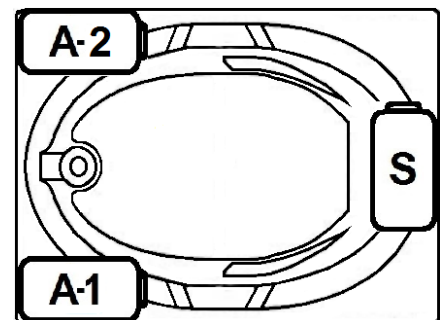

EVERSON VII

66" x 42" Drop-In Acrylic Whirlpool

Model Number
4266EW064
Drop-In Whirlpool in White

Features

- Color-matched jet trim
- 10 adjustable hydrotherapy jets
- Pillow included
- Constructed of high-gloss durable acrylic
- 3-Speed control for the 13.5 Amp pump
- Inline heater available – LM300
- Mood light available – LM522
- Pre-leveled base for easy installation
- Made in the USA

All dimensions are +/- 1/2" and subject to change without notice
Confirm specifications before installation

Standard (S) Pump Location and
Alternate (A-1 & A-2) Pump locations.

Technical Information

- Cut-Out Dimensions: 63 3/4" x 39 3/4"
- Weight: 148 lbs.
- Water Depth to Overflow: 16"
- Water Operating Level: 47 gal.
- Water Capacity: 65 gal.
- Sump Dimension: 41" x 27"