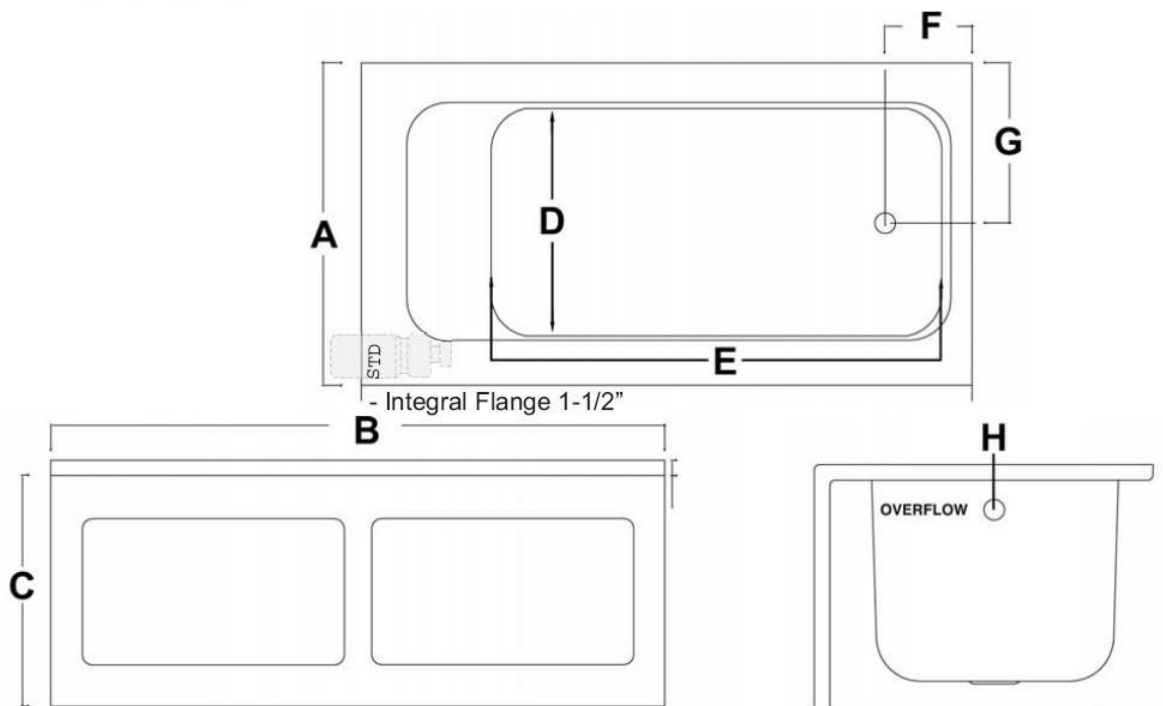

LAUREL MOUNTAIN WHIRLPOOLS

FAIRHAVEN IV, VI

FAIRHAVEN IV	WHIRLPOOL	3260FWS L/R*
FAIRHAVEN IV	AIR BATH	3260FTAS L/R*
FAIRHAVEN IV	COMBO BATH	3260FWAS L/R*
FAIRHAVEN IV	TUB ONLY	3260FTS L/R*

INSTALLATION NOTES: Install this fixture according to the installation manual. Confirm specifications before starting installation.

All dimensions are +/- 1/4" and subject to change without notice.

* Left or Right Drain

MODEL #	A	B	C	D	E	F	G	H
3260	31 1/2	59 3/4	22 1/2	21	48	8 1/2	15 1/2	3
3672	35	71 3/4	22 1/2	22 1/2	55	8	17 1/2	3

MODEL #	WATER CAPACITY OPERATING LEVEL	WATER CAPACITY TO OVERFLOW	WATER DEPTH TO OVERFLOW	APPROX. UNIT WT.
3260 WHIRL/AIR/COMBO	65 gal.	75 gal.	14	120 lbs.
3260 SOAKER	65 gal.	75 gal.	14	85 lbs.
3672 WHIRL/AIR/COMBO	78 gal.	105 gal.	16	110 lbs.
3672 SOAKER	78 gal.	105 gal.	16	110 lbs.