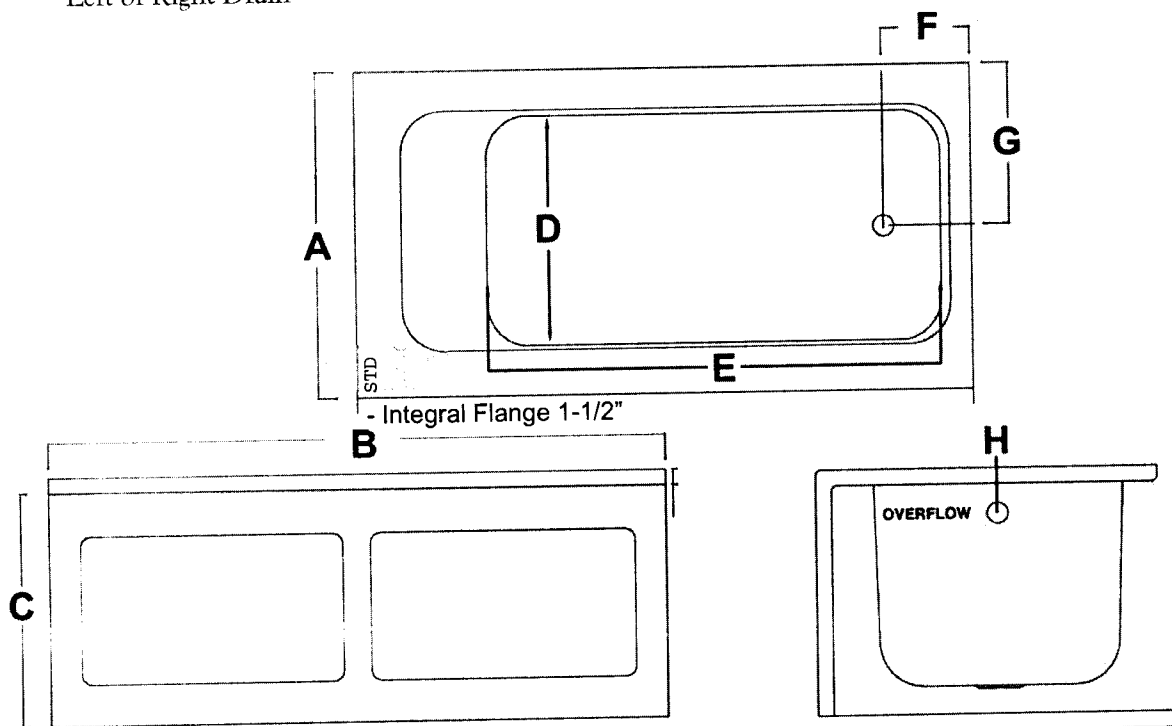

FAIRHAVEN IV, VI

FAIRHAVEN IV	WHIRLPOOL	3260FWS L/R*
FAIRHAVEN IV	AIR BATH	3260FTAS L/R*
FAIRHAVEN IV	COMBO BATH	3260FWAS L/R*
FAIRHAVEN IV	TUB ONLY	3260FTS L/R*

INSTALLATION NOTES: Install this fixture according to the installation manual. Confirm specifications before starting installation.

All dimensions are +/- 1/4" and subject to change without notice.

* Left or Right Drain

MODEL #	A	B	C	D	E	F	G	H
3260	31 1/2	59 3/4	22 1/2	21	48	8 1/2	15 1/2	3
3672	35	71 3/4	22 1/2	22 1/2	55	8	17 1/2	3

MODEL #	WATER CAPACITY OPERATING LEVEL	WATER CAPACITY TO OVERFLOW	WATER DEPTH TO OVERFLOW	APPROX. UNIT WT.
3260 WHIRL/AIR/COMBO	65 gal.	75 gal.	14	120 lbs.
3260 SOAKER	-	75 gal.	14	85 lbs.
3672 WHIRL/AIR/COMBO				
3672 SOAKER				