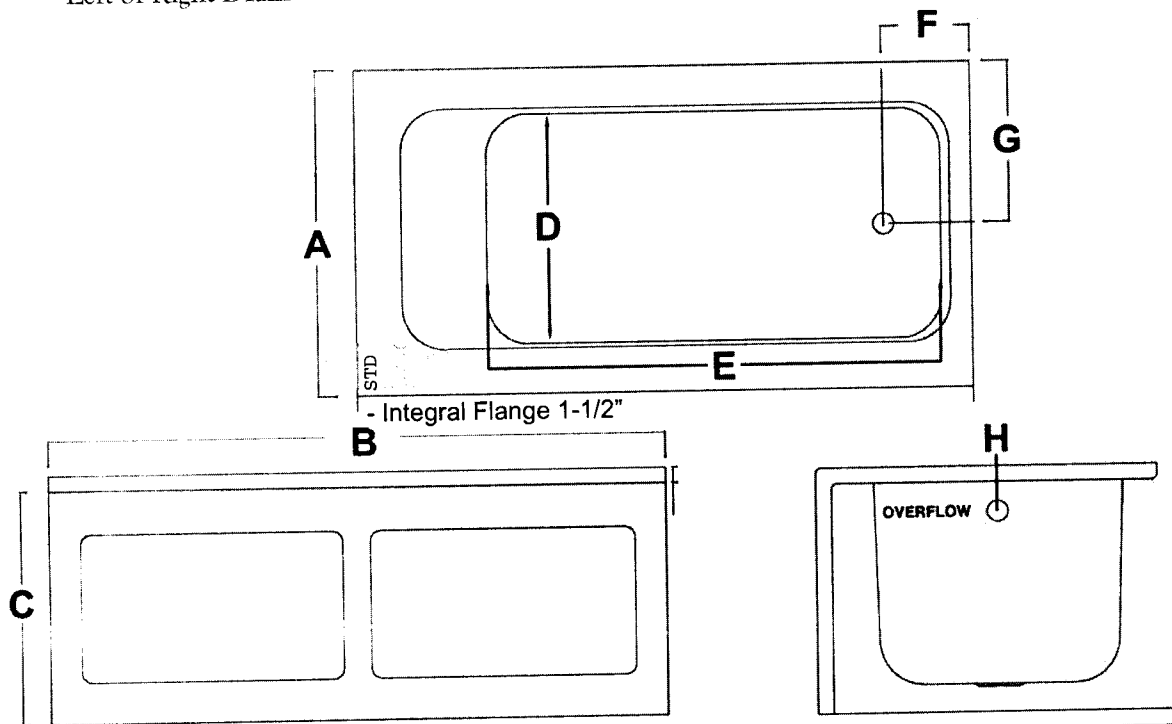

FAIRHAVEN IV, VI

FAIRHAVEN IV	WHIRLPOOL	3260FWS L/R*
FAIRHAVEN IV	AIR BATH	3260FTAS L/R*
FAIRHAVEN IV	COMBO BATH	3260FWAS L/R*
FAIRHAVEN IV	TUB ONLY	3260FTS L/R*

INSTALLATION NOTES: Install this fixture according to the installation manual. Confirm specifications before starting installation.

All dimensions are +/- 1/4" and subject to change without notice.

* Left or Right Drain

MODEL #	A	B	C	D	E	F	G	H
3260	31 1/2	59 3/4	22 1/2	21	48	8 1/2	15 1/2	3
3672	35	71 3/4	22 1/2	22 1/2	55	8	17 1/2	3

MODEL #	WATER CAPACITY OPERATING LEVEL	WATER CAPACITY TO OVERFLOW	WATER DEPTH TO OVERFLOW	APPROX. UNIT WT.
3260 WHIRL/AIR/COMBO	65 gal.	75 gal.	14	120 lbs.
3260 SOAKER	-	75 gal.	14	85 lbs.
3672 WHIRL/AIR/COMBO				
3672 SOAKER				