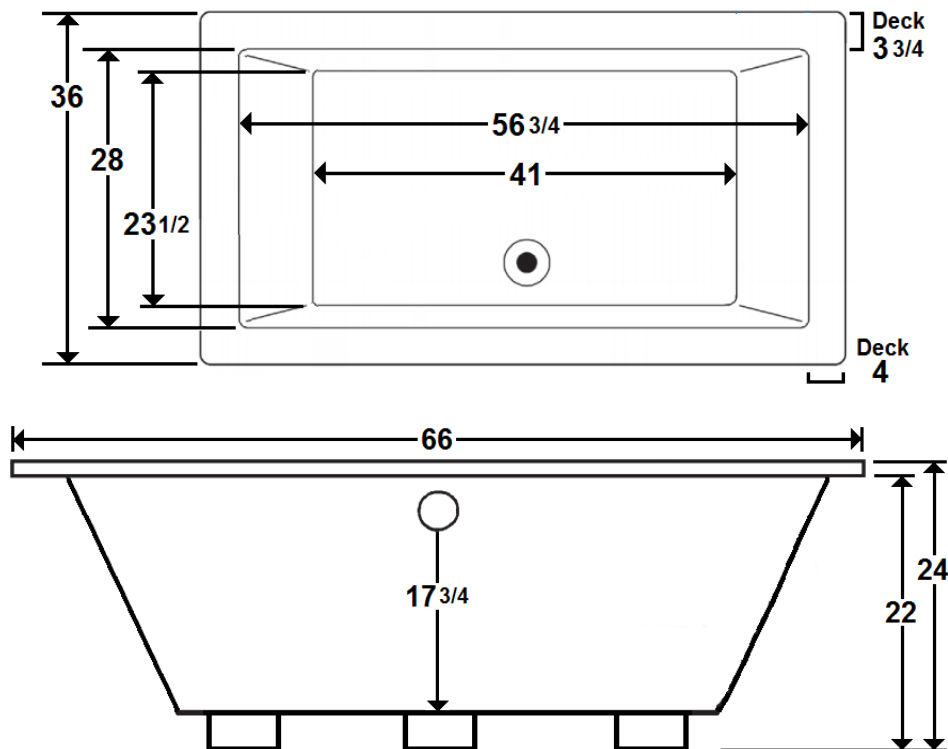

FARRELL 1

66" x 36" Drop-In Acrylic Tub

Model Number
6636FT064
Drop-In Soaker in White

Features

- Constructed of high-gloss durable acrylic
- Textured slip resistant bottom
- Deep bathing well
- Pre-leveled base for easy installation
- Minimalist design
- Tub can be under mounted
- Limited lifetime warranty
- Made in the USA

All dimensions are +/- 1/2" and subject to change without notice

Technical Information

- Cut-Out Dimensions: 64" x 34"
- Weight: 150 lbs.
- Water Depth to Overflow: 17 3/4"
- Water Capacity: 87 gal.
- Sump Dimension: 41" x 23 1/2"