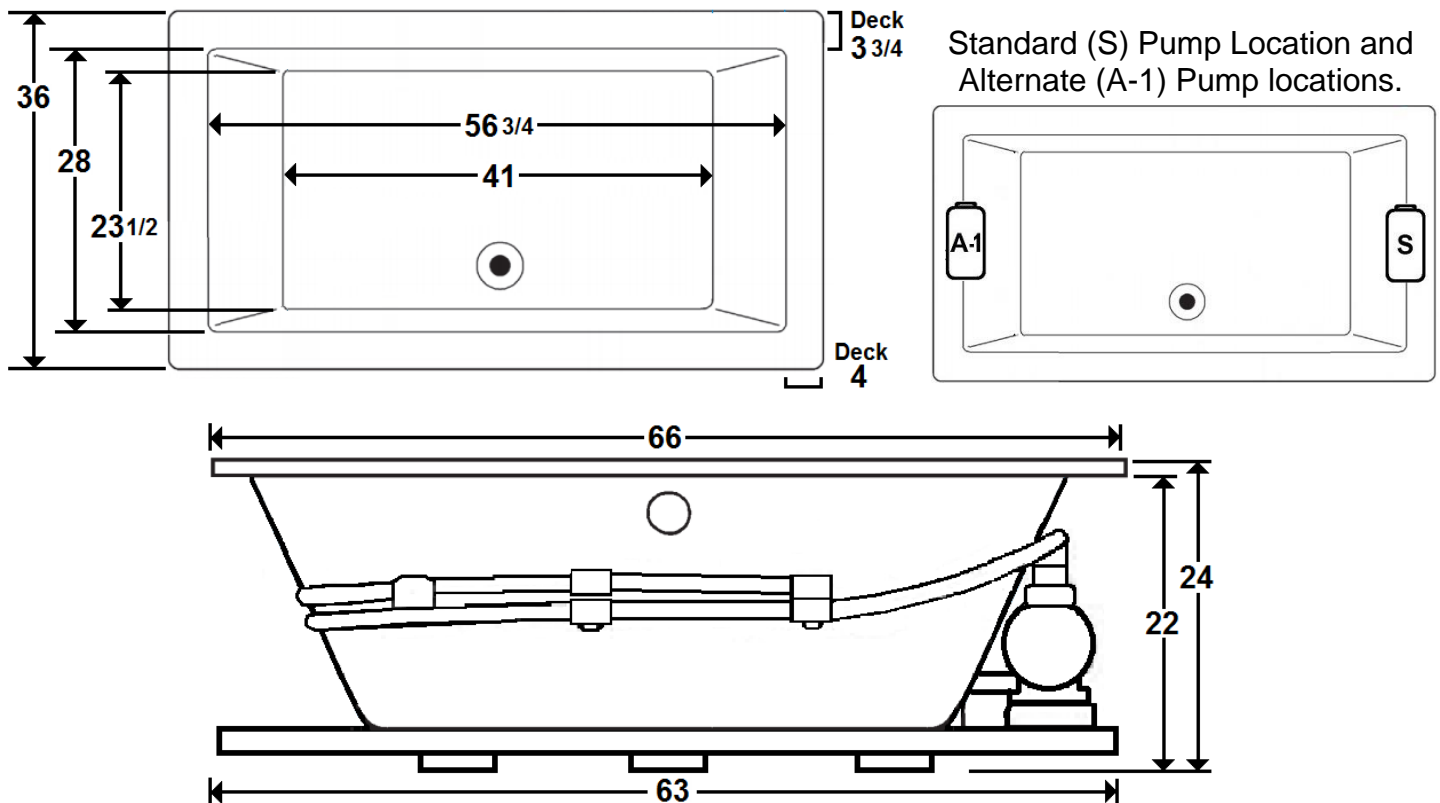

FARRELL 1

66" x 36" Skirted Acrylic Whirlpool

Model Number
6636FW064
Center Drain Whirlpool in White

Features

- Color-matched jet trim
- 10 adjustable hydrotherapy jets
- Constructed of high-gloss durable acrylic
- 3-Speed control for the 13.0 Amp pump
- Inline heater available – LM300
- Mood light available – LM522
- Pre-leveled base for easy installation
- Can be installed as an undermount
- Made in the USA

All dimensions are +/- 1/2" and subject to change without notice

Technical Information

- Weight: 134 lbs.
- Water Depth to Overflow: 18"
- Water Operating Level:
- Water Capacity: 87 gal.
- Sump Dimension: 46 3/4" x 20 1/4"