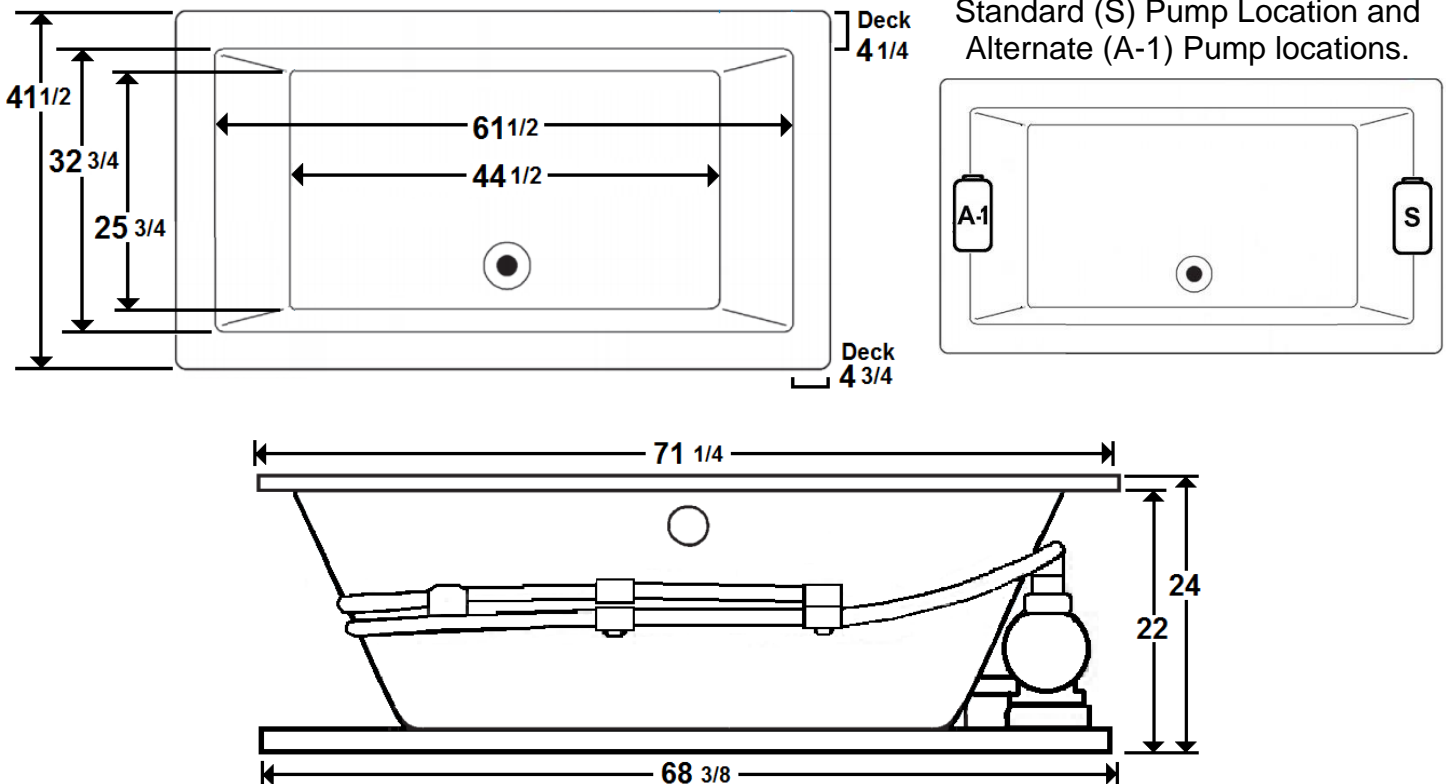

## 72" x 42" Drop-In Acrylic Whirlpool

Model Number  
**7242FW064**  
Drop-In Whirlpool in White

**\*All dimensions are +/- 1/2" and subject to change without notice\***

### Technical Information

- Weight: 149 lbs.
- Water Depth to Overflow: 17 3/4"
- Water Operating Level:
- Water Capacity: 163 gal
- Sump Dimension: 61 1/2" x 44 1/2"