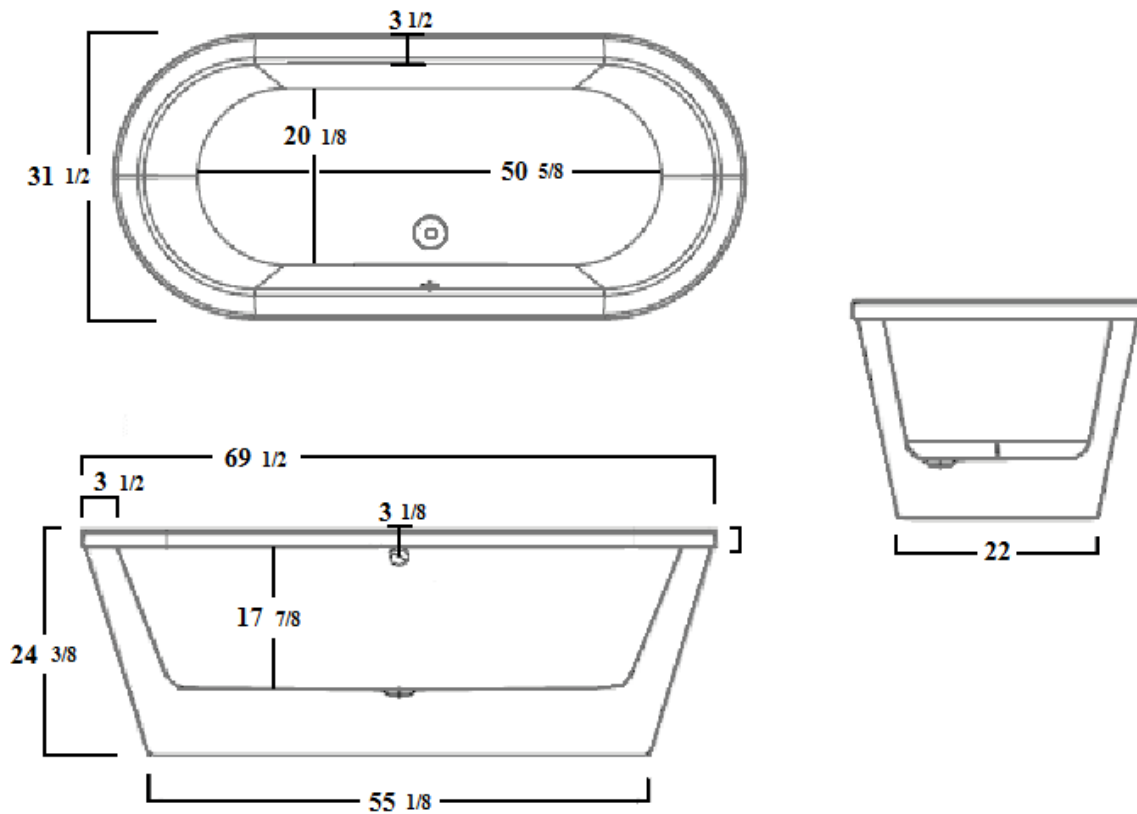

FAYETTE

FAYETTE - FREE STANDING SOAKER TUB - 3169FT

SPECIFICATIONS

69 1/2" x 31 1/2" x 24 3/8"

Water Capacity - To Overflow..... 47 gallons

Approx. Unit Weight..... 100 lbs

Approx. Shipping Weight..... 120 lbs

Water Depth - To Overflow..... 16 5/16"

Integral Waste & Overflow with Chrome Trim

General Information

- The tub is manufactured using two wall acrylic technology which bonds the walls together as one (there is not a panel around the bath).
- The tub should be secured to the floor by applying a bead of silicone around the base (this can be cut in future should access to the plumbing be necessary).
- Installation must be carried out according to the manufacturers instructions.