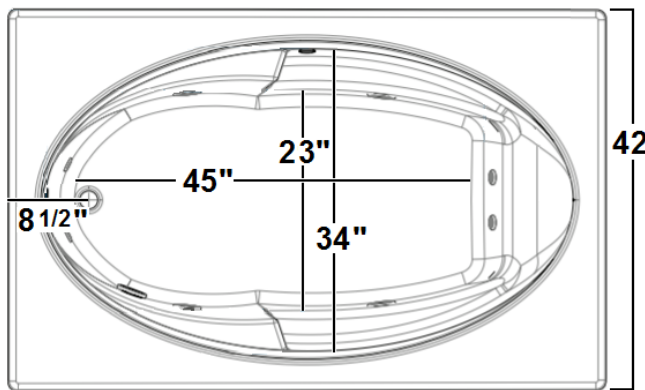

GALAX

66" x 42" Drop-In Acrylic Air Bath

Model Number
6642GTA064
Drop-In Air Bath in White

Features

- 20 high output lateral air jets
- 10.5 Amp blower / heater
- Variable speed blower with automatic purge
- Includes Wave & Pulse modes
- Includes Chromatherapy
- Constructed of high-gloss durable acrylic
- Deep bathing well with textured slip resistant bottom
- Limited lifetime warranty
- Made in the USA

All dimensions are +/- 1/2" and subject to change without notice
Confirm specifications before installation

Standard (S) Pump Location and
Alternate (A-1 & A-2) Pump locations.

Technical Information

- Cut-Out Dimensions: 64" x 40"
- Weight: 143 lbs.
- Water Depth to Overflow: 16 3/8"
- Water Capacity: 62 gal.
- Sump Dimension: 45" x 23"