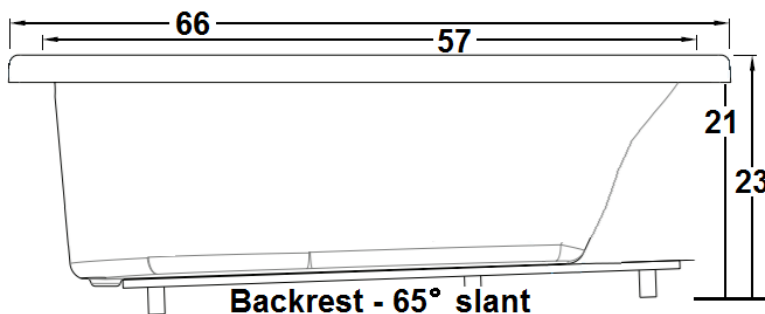

GALAX

66" x 42" Drop-In Acrylic Air Bath

Model Number
6642GTA064
Drop-In Air Bath in White

Features

- 20 high output lateral air jets
- 10.5 Amp blower / heater
- Variable speed blower with automatic purge
- Includes Wave & Pulse modes
- Includes Chromatherapy
- Constructed of high-gloss durable acrylic
- Deep bathing well with textured slip resistant bottom
- Limited lifetime warranty
- Made in the USA

All dimensions are +/- 1/2" and subject to change without notice
Confirm specifications before installation

Standard (S) Pump Location and
Alternate (A-1 & A-2) Pump locations.

Technical Information

- Cut-Out Dimensions: 64" x 40"
- Weight: 143 lbs.
- Water Depth to Overflow: 16 3/8"
- Water Capacity: 62 gal.
- Sump Dimension: 45" x 23"