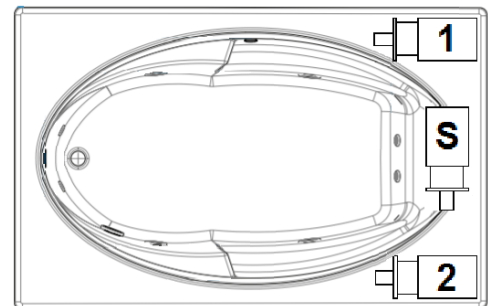

GALAX

66" x 42" Drop-In Acrylic Air Bath

Model Number
6642GTA064
Drop-In Air Bath in White

Features

- 20 high output lateral air jets
- 10.5 Amp blower / heater
- Variable speed blower with automatic purge
- Includes Wave & Pulse modes
- Includes Chromatherapy
- Constructed of high-gloss durable acrylic
- Deep bathing well with textured slip resistant bottom
- Limited lifetime warranty
- Made in the USA

All dimensions are +/- 1/2" and subject to change without notice
Confirm specifications before installation

Standard (S) Pump Location and
Alternate (A-1 & A-2) Pump locations.

Technical Information

- Cut-Out Dimensions: 64" x 40"
- Weight: 143 lbs.
- Water Depth to Overflow: 16 3/8"
- Water Capacity: 62 gal.
- Sump Dimension: 45" x 23"