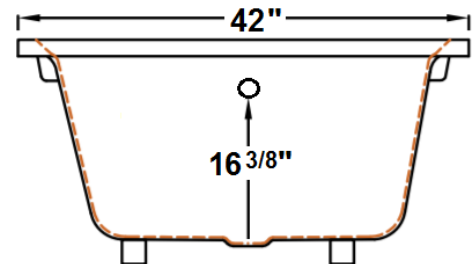

GALAX

66" x 42" Drop-In Acrylic Air Bath

Model Number
6642GTA064
Drop-In Air Bath in White

Features

- 20 high output lateral air jets
- 10.5 Amp blower / heater
- Variable speed blower with automatic purge
- Includes Wave & Pulse modes
- Includes Chromatherapy
- Constructed of high-gloss durable acrylic
- Deep bathing well with textured slip resistant bottom
- Limited lifetime warranty
- Made in the USA

All dimensions are +/- 1/2" and subject to change without notice
Confirm specifications before installation

Standard (S) Pump Location and
Alternate (A-1 & A-2) Pump locations.

Technical Information

- Cut-Out Dimensions: 64" x 40"
- Weight: 143 lbs.
- Water Depth to Overflow: 16 3/8"
- Water Capacity: 62 gal.
- Sump Dimension: 45" x 23"