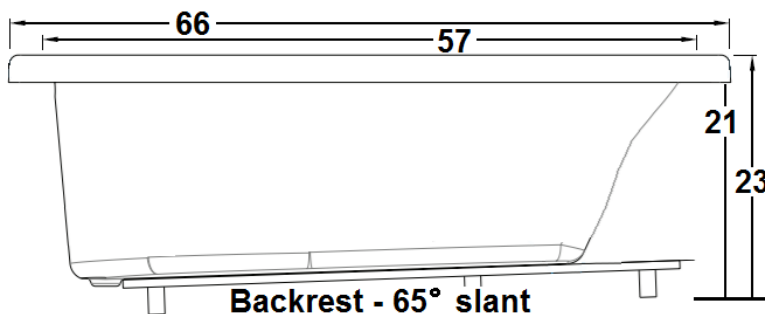

GALAXY

66" x 42" Drop-In Acrylic Air Bath

Model Number
6642GTA064
Drop-In Air Bath in White

Features

- 20 high output lateral air jets
- 10.5 Amp blower / heater
- Variable speed blower with automatic purge
- Includes Wave & Pulse modes
- Constructed of high-gloss durable acrylic
- Deep bathing well with textured slip resistant bottom
- Limited lifetime warranty
- Made in the USA

All dimensions are +/- 1/2" and subject to change without notice
Confirm specifications before installation

Standard (S) Pump Location and Alternate (A-1 & A-2) Pump locations.

Technical Information

- Cut-Out Dimensions: 64" x 40"
- Weight: 143 lbs.
- Water Depth to Overflow: 16 3/8"
- Water Capacity: 62 gal.
- Sump Dimension: 45" x 23"