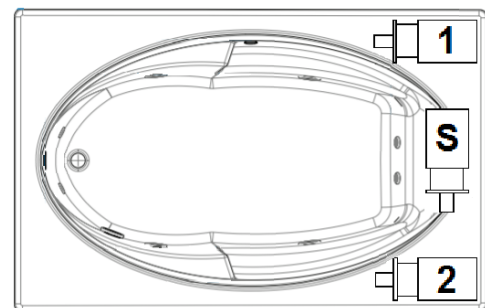

GALAXY

66" x 42" Drop-In Acrylic Air Bath

Model Number
6642GTA064
Drop-In Air Bath in White

Features

- 20 high output lateral air jets
- 10.5 Amp blower / heater
- Variable speed blower with automatic purge
- Includes Wave & Pulse modes
- Constructed of high-gloss durable acrylic
- Deep bathing well with textured slip resistant bottom
- Limited lifetime warranty
- Made in the USA

All dimensions are +/- 1/2" and subject to change without notice
Confirm specifications before installation

Standard (S) Pump Location and Alternate (A-1 & A-2) Pump locations.

Technical Information

- Cut-Out Dimensions: 64" x 40"
- Weight: 143 lbs.
- Water Depth to Overflow: 16 3/8"
- Water Capacity: 62 gal.
- Sump Dimension: 45" x 23"