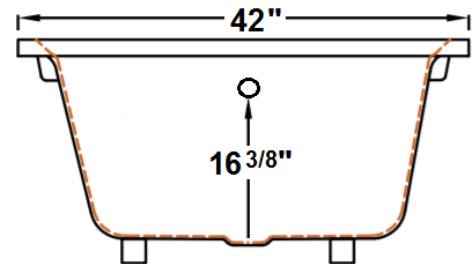

GALAXY

66" x 42" Drop-In Acrylic Air Bath

Model Number
6642GTA064
Drop-In Air Bath in White

Features

- 20 high output lateral air jets
- 10.5 Amp blower / heater
- Variable speed blower with automatic purge
- Includes Wave & Pulse modes
- Constructed of high-gloss durable acrylic
- Deep bathing well with textured slip resistant bottom
- Limited lifetime warranty
- Made in the USA

All dimensions are +/- 1/2" and subject to change without notice
Confirm specifications before installation

Standard (S) Pump Location and Alternate (A-1 & A-2) Pump locations.

Technical Information

- Cut-Out Dimensions: 64" x 40"
- Weight: 143 lbs.
- Water Depth to Overflow: 16 3/8"
- Water Capacity: 62 gal.
- Sump Dimension: 45" x 23"