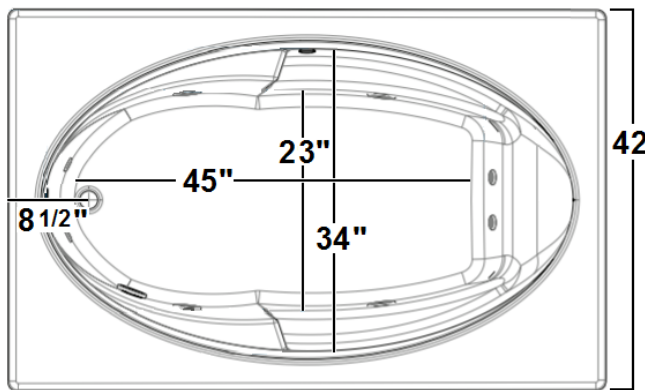

GALAXY

66" x 42" Drop-In Acrylic Air Bath

Model Number
6642GTA064
Drop-In Air Bath in White

Features

- 20 high output lateral air jets
- 10.5 Amp blower / heater
- Variable speed blower with automatic purge
- Includes Wave & Pulse modes
- Constructed of high-gloss durable acrylic
- Deep bathing well with textured slip resistant bottom
- Limited lifetime warranty
- Made in the USA

All dimensions are +/- 1/2" and subject to change without notice
Confirm specifications before installation

Standard (S) Pump Location and Alternate (A-1 & A-2) Pump locations.

Technical Information

- Cut-Out Dimensions: 64" x 40"
- Weight: 143 lbs.
- Water Depth to Overflow: 16 3/8"
- Water Capacity: 62 gal.
- Sump Dimension: 45" x 23"