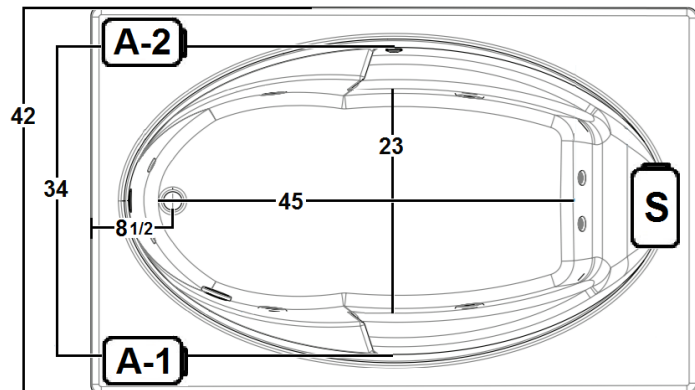

## 66" x 42" Drop-In Acrylic Whirlpool

Model Number  
**6642GW064**  
Drop-in Whirlpool in White

**\*Dimensions are +/- 1/2" and subject to change without notice\***  
**Confirm specifications before installation**

Standard **(S)** Pump Location and  
Alternate **(A-1 & A-2)** Pump locations.

### Technical Information

- Weight: 143 lbs.
- Water Depth to Overflow: 16 3/4"
- Water Operating Level: 47 gal.
- Water Capacity: 62 gal.
- Sump Dimension: 45" x 23"