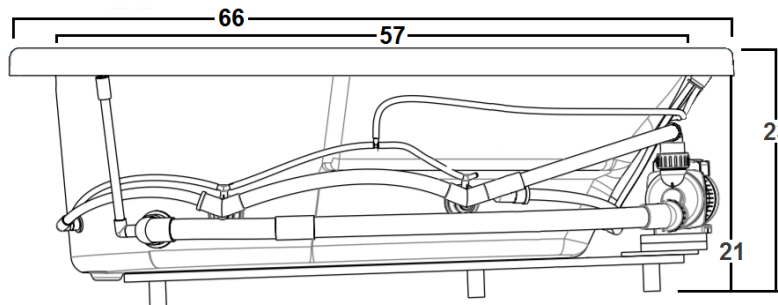

## 66" x 42" Drop-In Acrylic Whirlpool

Model Number  
**6642GW064**  
Drop-in Whirlpool in White

### Technical Information

- Weight: 143 lbs.
- Water Depth to Overflow: 16 3/4"
- Water Operating Level: 47 gal.
- Water Capacity: 62 gal.
- Sump Dimension: 45" x 23"