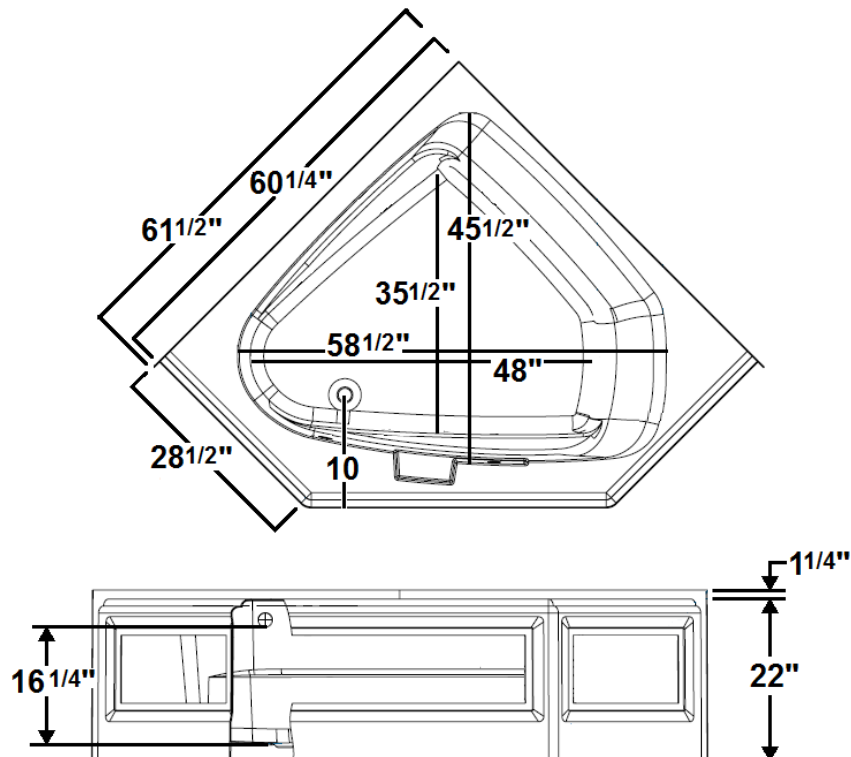

Hinton

60" x 60" Skirted Acrylic Corner Soaking Tub

Model Number
6060HT064
Skirted Soaker in White

Features

- Constructed of high-gloss durable acrylic
- 2 Pillows included
- Pre-leveled base for easy installation
- Integral skirt and Tile flange
- Textured floor
- Heater available – LM305
- Mood light available – LM522
- Made in the USA

All dimensions are +/- 1/2" and subject to change without notice
Confirm specifications before installation

Technical Information

- Weight: 145 lbs.
- Water Depth to Overflow: 16 1/4"
- Water Capacity: 90 gal.
- Sump Dimension: 48" x 35 1/2"