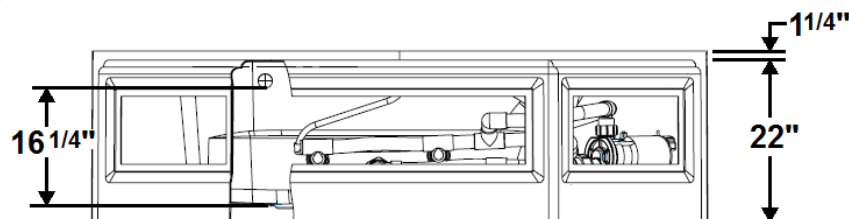

### Features

- Color-matched jet trim
- 10 adjustable hydrotherapy jets
- Two pillows included
- Constructed of high-gloss durable acrylic
- Integral skirt with built-in access panels
- Integral tile flange
- 3-Speed control for the 13.5 Amp pump
- Inline heater available – LM300
- Mood light available – LM522
- Pre-leveled base for easy installation
- Made in the USA

**\*All dimensions are +/- 1/2" and subject to change without notice\***  
**Confirm specifications before installation**

Standard (S) Pump Location

### Technical Information

- Weight: 195 lbs.
- Water Depth to Overflow: 16 1/4"
- Operating Capacity: 55 gal.
- Water Capacity: 90 gal.
- Sump Dimension: 48" x 35 1/2"