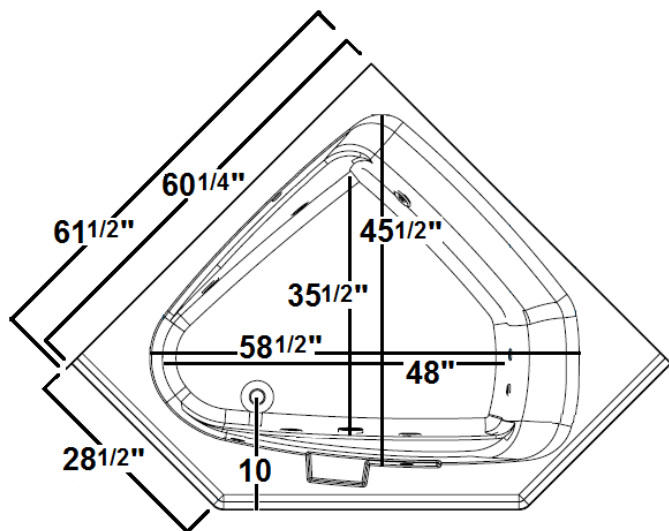

## 60" x 60" Skirted Acrylic Corner Whirlpool

Model Number  
**6060HW064**  
Skirted Whirlpool in White

**\*All dimensions are +/- 1/2" and subject to change without notice\***  
**Confirm specifications before installation**

Standard (S) Pump Location

### Technical Information

- Weight: 195 lbs.
- Water Depth to Overflow: 16 1/4"
- Operating Capacity: 55 gal.
- Water Capacity: 90 gal.
- Sump Dimension: 48" x 35 1/2"