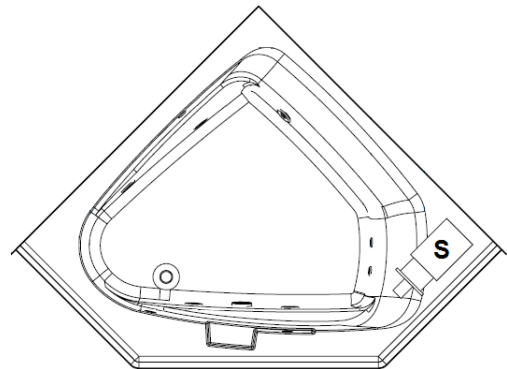

## 60" x 60" Skirted Acrylic Corner Whirlpool

Model Number  
**6060HW064**  
Skirted Whirlpool in White

### Features

- Color-matched jet trim
- 10 adjustable hydrotherapy jets
- Two pillows included
- Constructed of high-gloss durable acrylic
- Integral skirt with built-in access panels
- Integral tile flange
- 3-Speed control for the 13.5 Amp pump
- Inline heater available – LM300
- Mood light available – LM522
- Pre-leveled base for easy installation
- Made in the USA

**\*All dimensions are +/- 1/2" and subject to change without notice\***  
**Confirm specifications before installation**

Standard (S) Pump Location

### Technical Information

- Weight: 195 lbs.
- Water Depth to Overflow: 16 1/4"
- Operating Capacity: 55 gal.
- Water Capacity: 90 gal.
- Sump Dimension: 48" x 35 1/2"