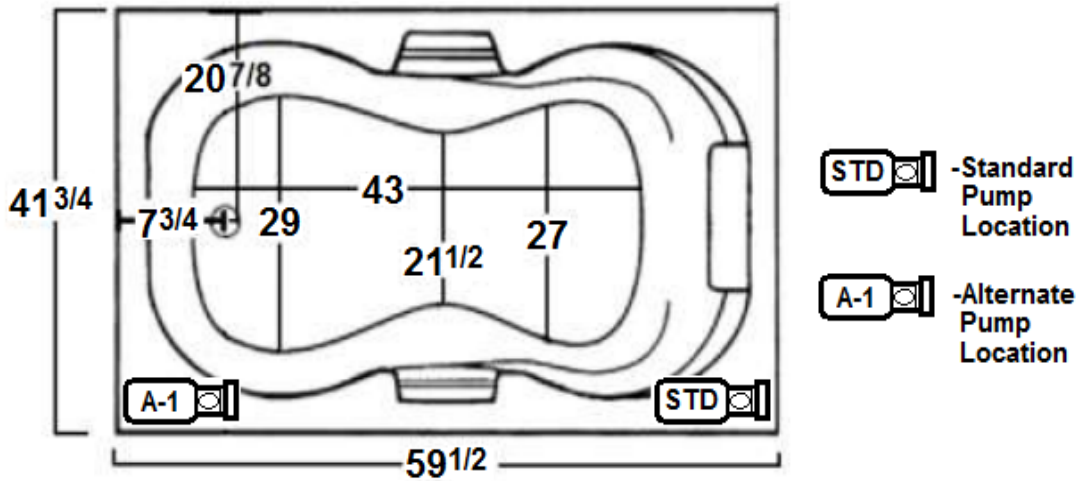

HOURGLASS I PLUS

HOURGLASS I PLUS	WHIRLPOOL	4260HPWSR/SL
HOURGLASS I PLUS	AIR BATH	4260HPASR/SL
HOURGLASS I PLUS	COMBO BATH	4260HPWASR/SL
HOURGLASS I PLUS	TUB ONLY	4260HPTSR/SL

INSTALLATION NOTES: Install this fixture according to the installation manual. Confirm specifications before starting installation.

ELECTRICAL REQUIREMENTS:
Whirlpool pump/motor- 120V, 20A, 60HZ,
Air Blower/Heater- 120V, 20A, 60HZ
Dedicated GFCI required

SPECIFICATIONS	WHIRLPOOL AIR/COMBO	SOAKER
59 1/2" x 41 3/4" x 23"		
Water Capacity - Operating Level	42.0 gal	
- To Overflow	89.0 gal	89.0 gal
Approx. Unit Weight	170 lbs.	140 lbs.
Water Depth to Overflow	18.5	18.5

All dimensions are +/- 1/4" and subject to change without notice.

Website: www.laurelmountainwhirlpools.com
Email: sales@laurelmountainwhirlpools.com
Phone: 800-930-0050
Fax: 800-930-0051

Manufacturing Facility
1610 James P. Rodgers Drive
Valdosta, GA 31601

Sales/Customer Service
26 Nesbitt Rd. Suite 257
New Castle, PA 16105