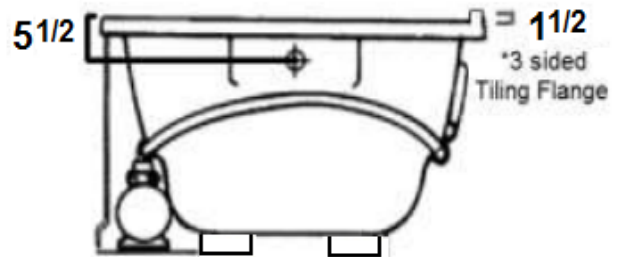

HOURGLASS I PLUS

HOURGLASS I PLUS	WHIRLPOOL	4260HPWSR/SL
HOURGLASS I PLUS	AIR BATH	4260HPASR/SL
HOURGLASS I PLUS	COMBO BATH	4260HPWASR/SL
HOURGLASS I PLUS	TUB ONLY	4260HPTSR/SL

INSTALLATION NOTES: Install this fixture according to the installation manual. Confirm specifications before starting installation.

ELECTRICAL REQUIREMENTS:
Whirlpool pump/motor- 120V, 20A, 60HZ,
Air Blower/Heater- 120V, 20A, 60HZ
Dedicated GFCI required

SPECIFICATIONS	WHIRLPOOL AIR/COMBO	SOAKER
59 1/2" x 41 3/4" x 23"		
Water Capacity - Operating Level	42.0 gal	
- To Overflow	89.0 gal	89.0 gal
Approx. Unit Weight	170 lbs.	140 lbs.
Water Depth to Overflow	18.5	18.5

All dimensions are +/- 1/4" and subject to change without notice.

Website: www.laurelmountainwhirlpools.com
Email: sales@laurelmountainwhirlpools.com
Phone: 800-930-0050
Fax: 800-930-0051

Manufacturing Facility
1610 James P. Rodgers Drive
Valdosta, GA 31601

Sales/Customer Service
26 Nesbitt Rd. Suite 257
New Castle, PA 16105