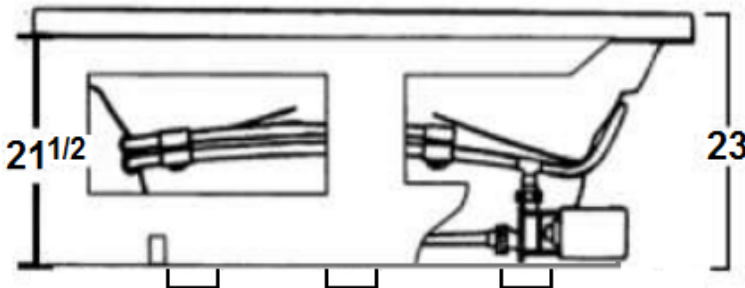

HOURGLASS I PLUS

HOURGLASS I PLUS	WHIRLPOOL	4260HPWSR/SL
HOURGLASS I PLUS	AIR BATH	4260HPASR/SL
HOURGLASS I PLUS	COMBO BATH	4260HPWASR/SL
HOURGLASS I PLUS	TUB ONLY	4260HPTSR/SL

INSTALLATION NOTES: Install this fixture according to the installation manual. Confirm specifications before starting installation.

ELECTRICAL REQUIREMENTS:
Whirlpool pump/motor- 120V, 20A, 60HZ,
Air Blower/Heater- 120V, 20A, 60HZ
Dedicated GFCI required

SPECIFICATIONS	WHIRLPOOL AIR/COMBO	SOAKER
59 1/2" x 41 3/4" x 23"		
Water Capacity - Operating Level	42.0 gal	
- To Overflow	89.0 gal	89.0 gal
Approx. Unit Weight	170 lbs.	140 lbs.
Water Depth to Overflow	18.5	18.5

All dimensions are +/- 1/4" and subject to change without notice.

Website: www.laurelmountainwhirlpools.com
Email: sales@laurelmountainwhirlpools.com
Phone: 800-930-0050
Fax: 800-930-0051

Manufacturing Facility
1610 James P. Rodgers Drive
Valdosta, GA 31601

Sales/Customer Service
26 Nesbitt Rd. Suite 257
New Castle, PA 16105