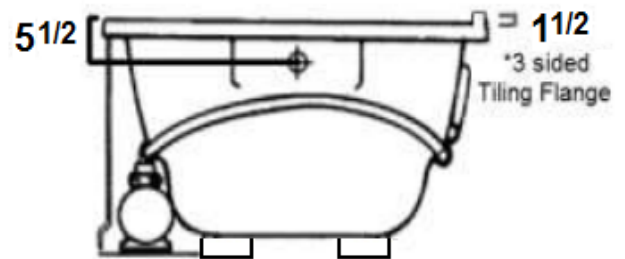

# HOURGLASS II PLUS

HOURGLASS II PLUS	WHIRLPOOL	4272HPWSR/SL
HOURGLASS II PLUS	AIR BATH	4272HPASR/SL
HOURGLASS II PLUS	COMBO BATH	4272HPWASR/SL
HOURGLASS II PLUS	TUB ONLY	4272HPTSR/SL

**INSTALLATION NOTES:** Install this fixture according to the installation manual. Confirm specifications before starting installation.

SPECIFICATIONS	WHIRLPOOL AIR/COMBO	SOAKER
71 3/4" x 41 3/4" x 23"		
Water Capacity - Operating Level	52.0 gal	
- To Overflow	94.0 gal	94.0 gal
Approx. Unit Weight	185 lbs.	150 lbs.
Water Depth to Overflow	18	18