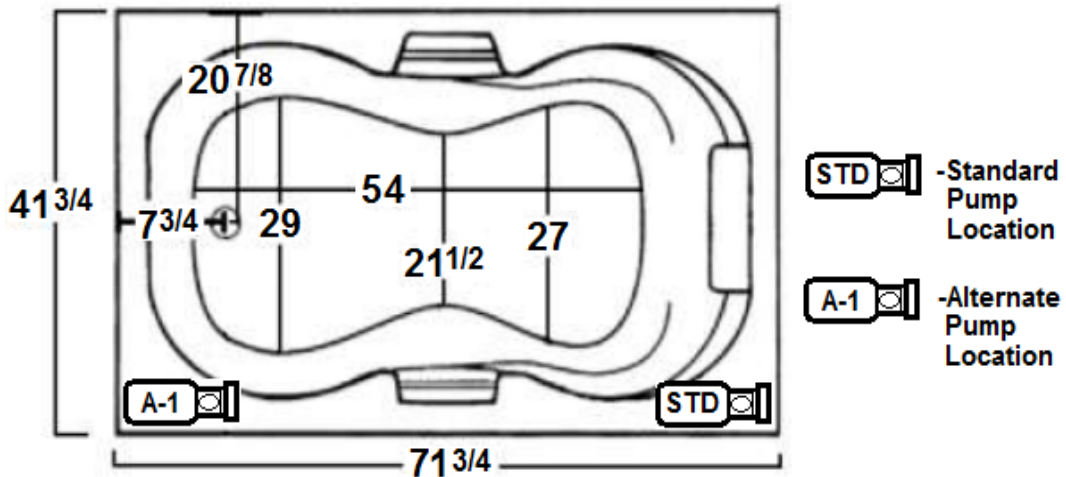

# HOURGLASS II PLUS

HOURGLASS II PLUS	WHIRLPOOL	4272HPWSR/SL
HOURGLASS II PLUS	AIR BATH	4272HPASR/SL
HOURGLASS II PLUS	COMBO BATH	4272HPWASR/SL
HOURGLASS II PLUS	TUB ONLY	4272HPTSR/SL

**INSTALLATION NOTES:** Install this fixture according to the installation manual. Confirm specifications before starting installation.

**ELECTRICAL REQUIREMENTS:**  
 Whirlpool pump/motor- 120V, 20A, 60HZ,  
 Air Blower/Heater- 120V, 20A, 60HZ  
 Dedicated GFCI required

All dimensions are +/- 1/4" and subject to change without notice.

SPECIFICATIONS	WHIRLPOOL AIR/COMBO	SOAKER
71 3/4" x 41 3/4" x 23"		
Water Capacity - Operating Level	52.0 gal	
- To Overflow	94.0 gal	94.0 gal
Approx. Unit Weight	185 lbs.	150 lbs.
Water Depth to Overflow	18	18