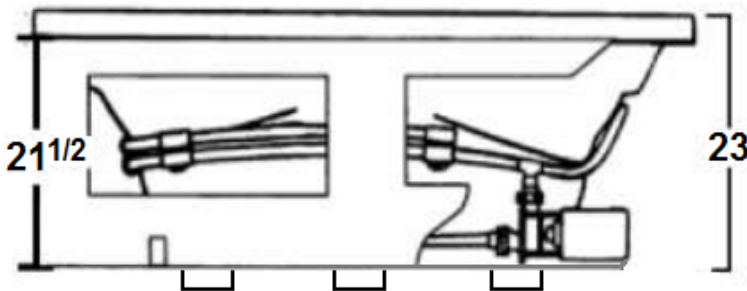

# HOURGLASS II PLUS

HOURGLASS II PLUS	WHIRLPOOL	4272HPWSR/SL
HOURGLASS II PLUS	AIR BATH	4272HPASR/SL
HOURGLASS II PLUS	COMBO BATH	4272HPWASR/SL
HOURGLASS II PLUS	TUB ONLY	4272HPTSR/SL

**INSTALLATION NOTES:** Install this fixture according to the installation manual. Confirm specifications before starting installation.

SPECIFICATIONS	WHIRLPOOL AIR/COMBO	SOAKER
71 3/4" x 41 3/4" x 23"		
Water Capacity - Operating Level	52.0 gal	
- To Overflow	94.0 gal	94.0 gal
Approx. Unit Weight	185 lbs.	150 lbs.
Water Depth to Overflow	18	18