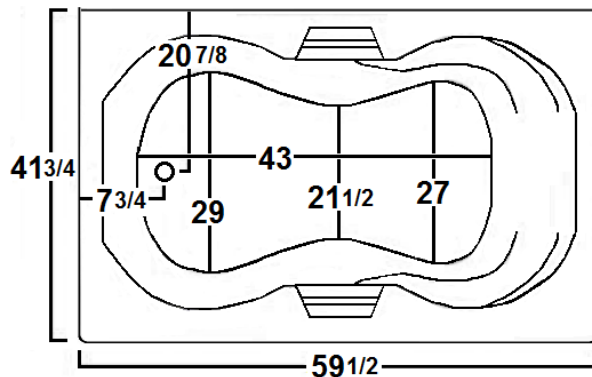

HOURGLASS I PLUS

60" x 42" Skirted
Acrylic Combo Bath

Model Number
4260HPWASR064
Right Hand Drain Combo Bath in White
4260HPWASL064
Left Hand Drain Combo Bath in White

Features

- Color-matched jet trim and air controls
- 10 adjustable hydrotherapy jets
- 24 high output lateral air injectors
- Pillows included
- Constructed of high-gloss durable acrylic
- 3-Speed control for the 13.5 Amp pump
- 12.0 Amp variable speed blower
- Inline heater available – LM300
- Mood light available – LM522
- Pre-leveled base for easy installation
- Made in the USA

All dimensions are +/- 1/2" and subject to change without notice
Confirm specifications before installation

Standard (S) Pump Location and Alternate (A-1 & A-2) Pump locations.
* Pump location if Heater ordered.

Technical Information

- Weight: 205 lbs.
- Water Depth to Overflow: 17 1/2"
- Water Operating Level: 42 gal.
- Water Capacity: 89 gal.
- Sump Dimension: 43" x 27"

Electrical Requirements.

- Standard Pump: 13.5 Amps
- Standard Blower: 12 Amps
- (Optional) LM300 Heater: 12 Amps
- (Optional) LM509 Back Massage: 5 Amps
- Dedicated GFCI's required for each option