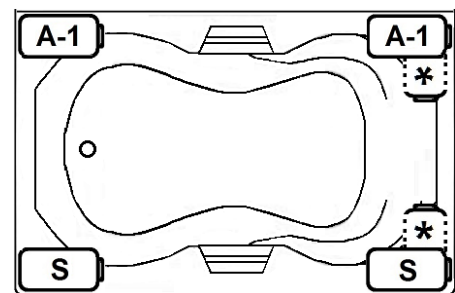

HOURGLASS I PLUS

60" x 42" Skirted
Acrylic Combo Bath

Model Number
4260HPWASR064
Right Hand Drain Combo Bath in White
4260HPWASL064
Left Hand Drain Combo Bath in White

Features

- Color-matched jet trim and air controls
- 10 adjustable hydrotherapy jets
- 24 high output lateral air injectors
- Pillows included
- Constructed of high-gloss durable acrylic
- 3-Speed control for the 13.5 Amp pump
- 12.0 Amp variable speed blower
- Inline heater available – LM300
- Mood light available – LM522
- Pre-leveled base for easy installation
- Made in the USA

All dimensions are +/- 1/2" and subject to change without notice
Confirm specifications before installation

Standard (S) Pump Location and Alternate (A-1 & A-2) Pump locations.
* Pump location if Heater ordered.

Technical Information

- Weight: 205 lbs.
- Water Depth to Overflow: 17 1/2"
- Water Operating Level: 42 gal.
- Water Capacity: 89 gal.
- Sump Dimension: 43" x 27"

Electrical Requirements.

- Standard Pump: 13.5 Amps
- Standard Blower: 12 Amps
- (Optional) LM300 Heater: 12 Amps
- (Optional) LM509 Back Massage: 5 Amps
- Dedicated GFCI's required for each option