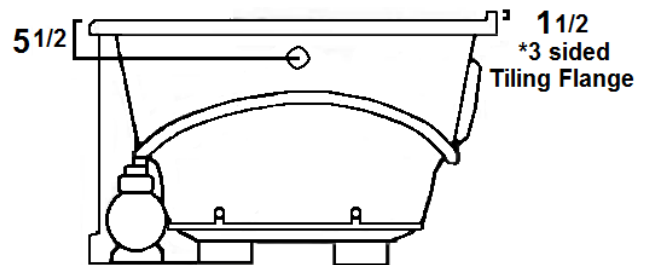

HOURGLASS I PLUS

60" x 42" Skirted
Acrylic Combo Bath

Model Number
4260HPWASR064
Right Hand Drain Combo Bath in White
4260HPWASL064
Left Hand Drain Combo Bath in White

Features

- Color-matched jet trim and air controls
- 10 adjustable hydrotherapy jets
- 24 high output lateral air injectors
- Pillows included
- Constructed of high-gloss durable acrylic
- 3-Speed control for the 13.5 Amp pump
- 12.0 Amp variable speed blower
- Inline heater available – LM300
- Mood light available – LM522
- Pre-leveled base for easy installation
- Made in the USA

All dimensions are +/- 1/2" and subject to change without notice
Confirm specifications before installation

Standard (S) Pump Location and Alternate (A-1 & A-2) Pump locations.
* Pump location if Heater ordered.