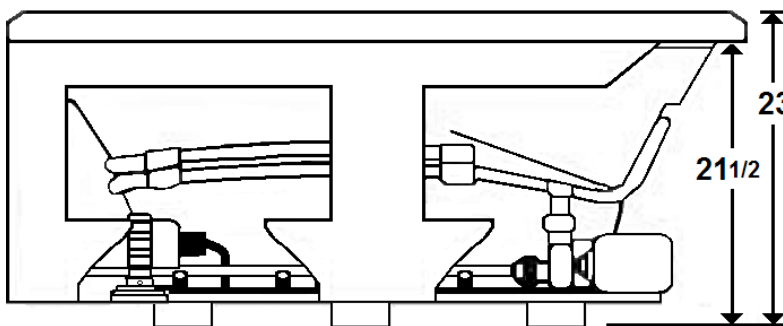

HOURGLASS I PLUS

60" x 42" Skirted
Acrylic Combo Bath

Model Number
4260HPWASR064
Right Hand Drain Combo Bath in White
4260HPWASL064
Left Hand Drain Combo Bath in White

Features

- Color-matched jet trim and air controls
- 10 adjustable hydrotherapy jets
- 24 high output lateral air injectors
- Pillows included
- Constructed of high-gloss durable acrylic
- 3-Speed control for the 13.5 Amp pump
- 12.0 Amp variable speed blower
- Inline heater available – LM300
- Mood light available – LM522
- Pre-leveled base for easy installation
- Made in the USA

All dimensions are +/- 1/2" and subject to change without notice
Confirm specifications before installation

Standard (S) Pump Location and Alternate (A-1 & A-2) Pump locations.
* Pump location if Heater ordered.