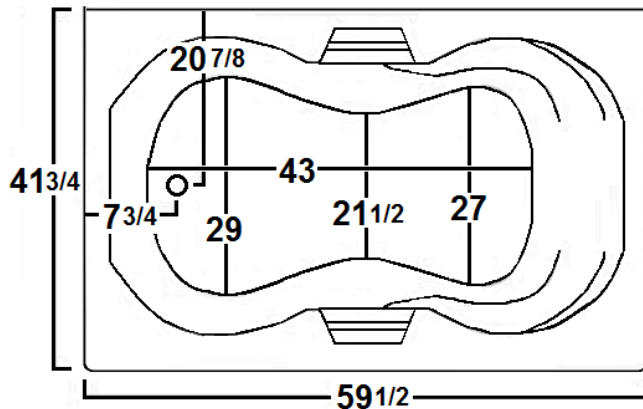

## 60" x 42" Skirted Acrylic Whirlpool

Model Number

**4260HPWSR064**

Right Hand Drain Whirlpool in White

**4260HPWSL064**

Left Hand Drain Whirlpool in White

**\*All dimensions are +/- 1/2" and subject to change without notice\*  
Confirm specifications before installation**

Standard (S) Pump Location and Alternate (A-1 & A-2) Pump locations.  
\* Pump location if Heater ordered.

### Technical Information

- Weight: 170 lbs.
- Water Depth to Overflow: 17 1/2"
- Water Operating Level: 42 gal.
- Water Capacity: 89 gal.
- Sump Dimension: 43" x 27"