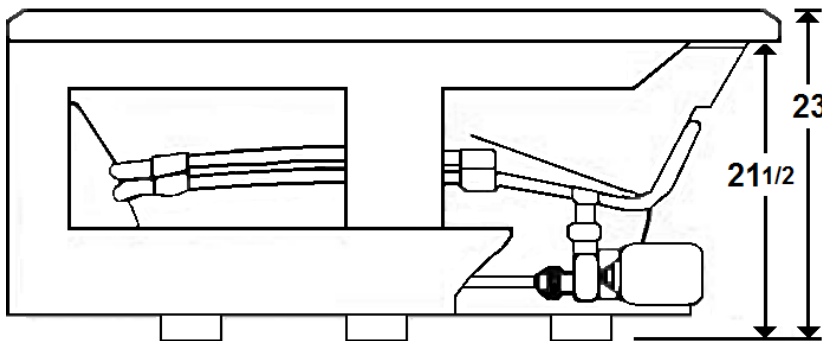

Technical Information

- Weight: 170 lbs.
- Water Depth to Overflow: 17 1/2"
- Water Operating Level: 42 gal.
- Water Capacity: 89 gal.
- Sump Dimension: 43" x 27"

Electrical Requirements.

- Standard Pump: 13.5 Amps
- (Optional) LM300 Heater: 12 Amps
- (Optional) LM509 Back Massage: 5 Amps
- Dedicated GFCI's required for each option.