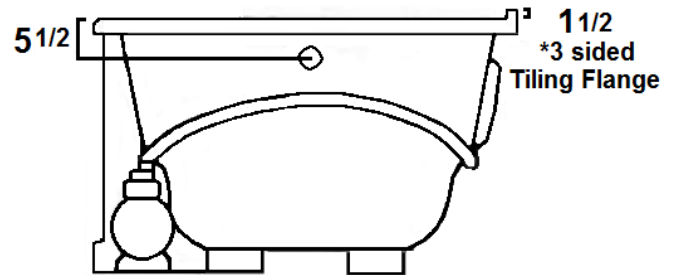

Standard (S) Pump Location and Alternate (A-1 & A-2) Pump locations.
* Pump location if Heater ordered.