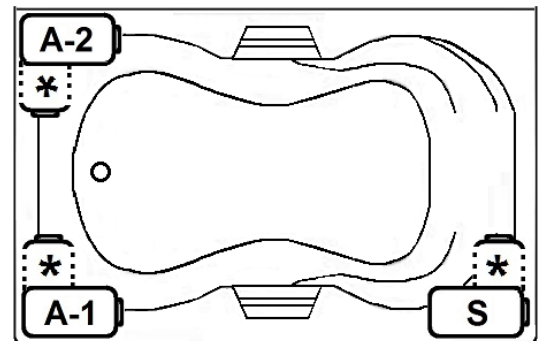

### Features

- Color-matched jet trim
- 10 adjustable hydrotherapy jets
- Pillow included
- Constructed of high-gloss durable acrylic
- 3-Speed control for the 13.5 Amp pump
- Inline heater available – LM300
- Mood light available – LM522
- Pre-leveled base for easy installation
- Made in the USA

**\*All dimensions are +/- 1/2" and subject to change without notice\*  
Confirm specifications before installation**

Standard (S) Pump Location and Alternate (A-1 & A-2) Pump locations.  
\* Pump location if Heater ordered.