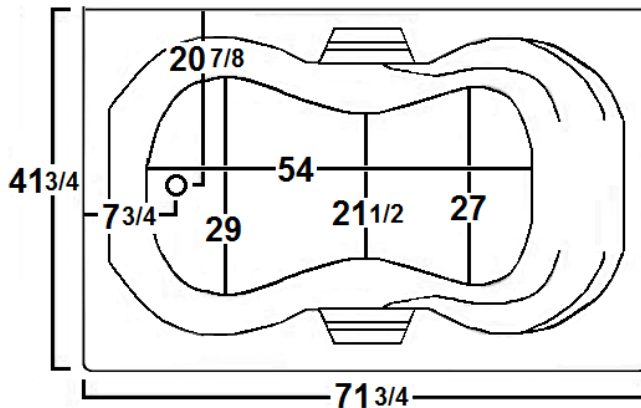

## 72" x 42" Skirted Acrylic Whirlpool

Model Number  
**4272HPWSR064**  
Right Hand Drain Whirlpool in White  
**4272HPWSL064**  
Left Hand Drain Whirlpool in White

**\*All dimensions are +/- 1/2" and subject to change without notice\***  
**Confirm specifications before installation**

Standard (S) Pump Location and Alternate (A-1 & A-2) Pump locations.  
\* Pump location if Heater ordered.

### Technical Information

- Weight: 185 lbs.
- Water Depth to Overflow: 17"
- Water Operating Level: 52 gal.
- Water Capacity: 94 gal.
- Sump Dimension: 54" x 27"