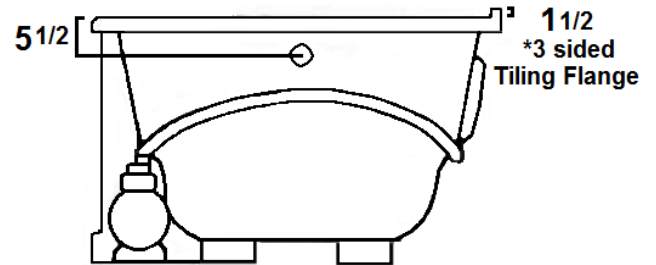

Standard (S) Pump Location and Alternate (A-1 & A-2) Pump locations.
* Pump location if Heater ordered.