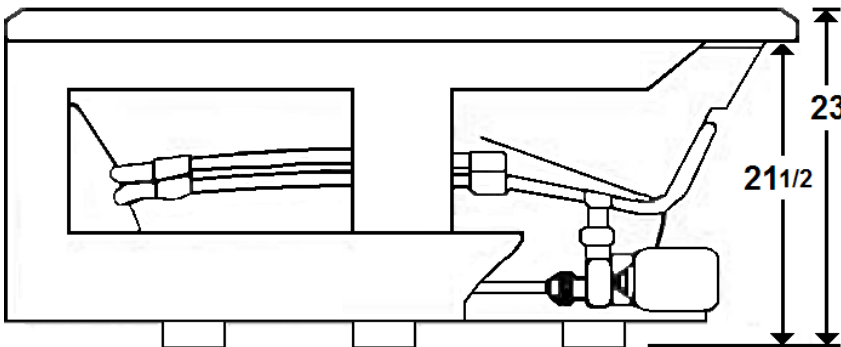

Technical Information

- Weight: 185 lbs.
- Water Depth to Overflow: 17"
- Water Operating Level: 52 gal.
- Water Capacity: 94 gal.
- Sump Dimension: 54" x 27"

Electrical Requirements.

- Standard Pump: 13.5 Amps
- (Optional) LM300 Heater: 12 Amps
- (Optional) LM509 Back Massage: 5 Amps
- Dedicated GFCI's required for each option.