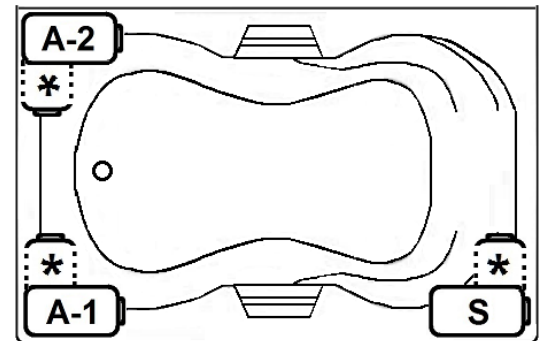

### Features

- Color-matched jet trim
- 10 adjustable hydrotherapy jets
- Pillow included
- Constructed of high-gloss durable acrylic
- 3-Speed control for the 13.5 Amp pump
- Inline heater available – LM300
- Mood light available – LM522
- Pre-leveled base for easy installation
- Made in the USA

**\*All dimensions are +/- 1/2" and subject to change without notice\***  
**Confirm specifications before installation**

Standard (S) Pump Location and Alternate (A-1 & A-2) Pump locations.  
\* Pump location if Heater ordered.

### Technical Information

- Weight: 185 lbs.
- Water Depth to Overflow: 17"
- Water Operating Level: 52 gal.
- Water Capacity: 94 gal.
- Sump Dimension: 54" x 27"