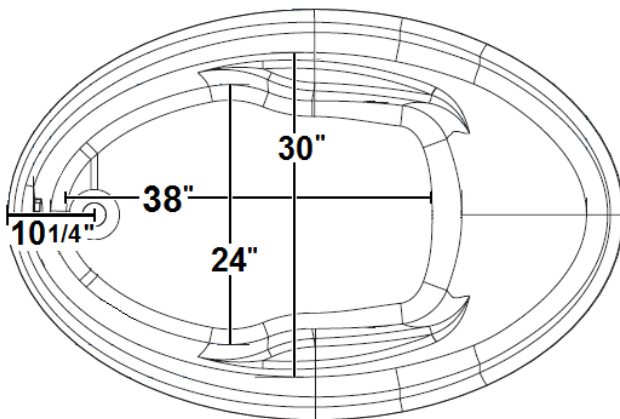

Ivy

57" x 38" Drop-In Acrylic Air Bath

Model Number
5738ITA064
Drop-In Air Bath in White

Features

- 24 high output lateral air jets
- 10.5 Amp blower / heater
- Variable speed blower with automatic purge
- Includes Wave & Pulse modes
- Constructed of high-gloss durable acrylic
- Deep bathing well with textured slip resistant bottom
- Limited lifetime warranty
- Made in the USA

All dimensions are +/- 1/2" and subject to change without notice
Confirm specifications before installation

Standard (S) Pump Location

Technical Information

- Weight: 131 lbs.
- Water Depth to Overflow: 16 1/2"
- Water Capacity: 52 gal.
- Sump Dimension: 38" x 24"