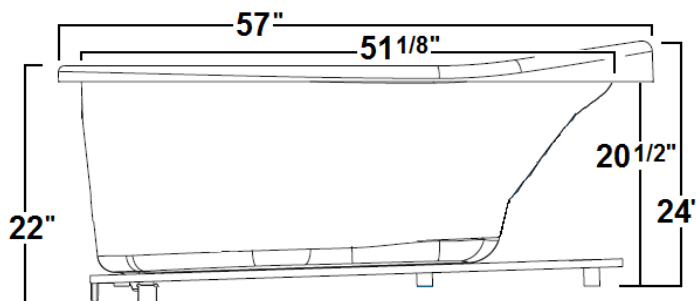

Ivy

57" x 38" Drop-In Acrylic Air Bath

Model Number
5738ITA064
Drop-In Air Bath in White

Features

- 24 high output lateral air jets
- 10.5 Amp blower / heater
- Variable speed blower with automatic purge
- Includes Wave & Pulse modes
- Constructed of high-gloss durable acrylic
- Deep bathing well with textured slip resistant bottom
- Limited lifetime warranty
- Made in the USA

All dimensions are +/- 1/2" and subject to change without notice
Confirm specifications before installation

Standard (S) Pump Location

Technical Information

- Weight: 131 lbs.
- Water Depth to Overflow: 16 1/2"
- Water Capacity: 52 gal.
- Sump Dimension: 38" x 24"