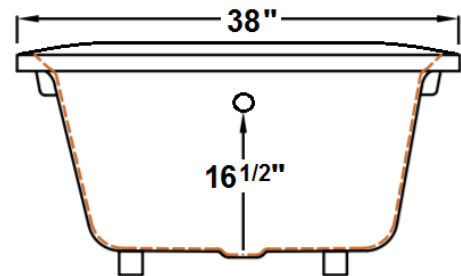

Ivy

57" x 38" Drop-In Acrylic Air Bath

Model Number
5738ITA064
Drop-In Air Bath in White

Features

- 24 high output lateral air jets
- 10.5 Amp blower / heater
- Variable speed blower with automatic purge
- Includes Wave & Pulse modes
- Constructed of high-gloss durable acrylic
- Deep bathing well with textured slip resistant bottom
- Limited lifetime warranty
- Made in the USA

All dimensions are +/- 1/2" and subject to change without notice
Confirm specifications before installation

Standard (S) Pump Location

Technical Information

- Weight: 131 lbs.
- Water Depth to Overflow: 16 1/2"
- Water Capacity: 52 gal.
- Sump Dimension: 38" x 24"