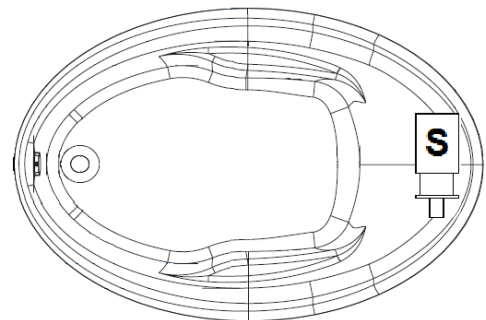

Ivy

57" x 38" Drop-In Acrylic Air Bath

Model Number
5738ITA064
Drop-In Air Bath in White

Features

- 24 high output lateral air jets
- 10.5 Amp blower / heater
- Variable speed blower with automatic purge
- Includes Wave & Pulse modes
- Constructed of high-gloss durable acrylic
- Deep bathing well with textured slip resistant bottom
- Limited lifetime warranty
- Made in the USA

All dimensions are +/- 1/2" and subject to change without notice
Confirm specifications before installation

Standard (S) Pump Location

Technical Information

- Weight: 131 lbs.
- Water Depth to Overflow: 16 1/2"
- Water Capacity: 52 gal.
- Sump Dimension: 38" x 24"