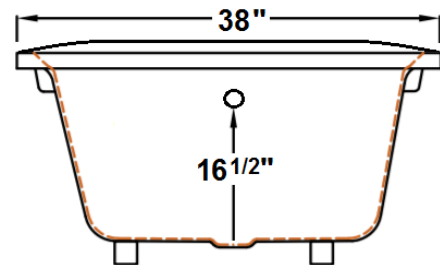

## 57" x 38" Drop-In Acrylic Combo

Model Number  
**5738IWA064**  
Drop-In Whirlpool in White

**\*All dimensions are +/- 1/2" and subject to change without notice\***  
**Confirm specifications before installation**

Standard (S) Pump Locations

### Technical Information

- Weight: 176 lbs.
- Water Depth to Overflow: 16 1/2"
- Operating Capacity: 26 gal.
- Water Capacity: 52 gal.
- Sump Dimension: 38" x 24"