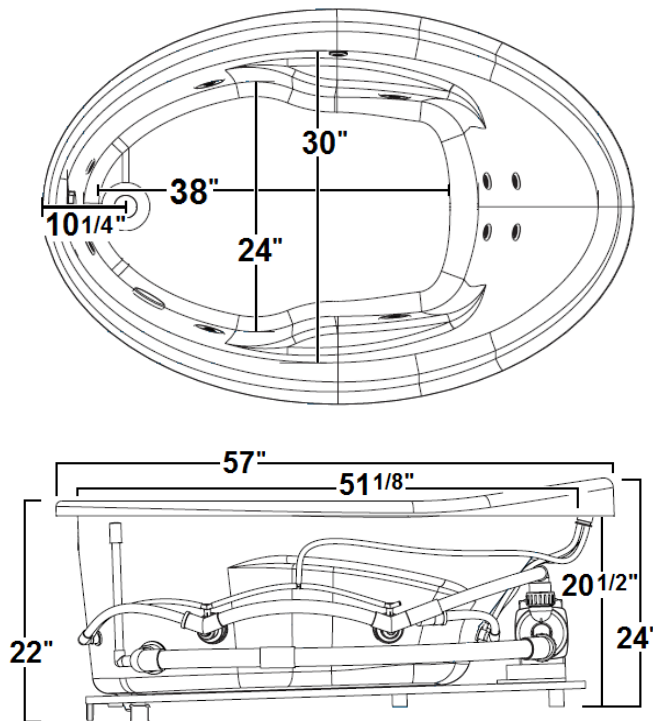

## 57" x 38" Drop-In Acrylic Combo

Model Number  
**5738IWA064**  
Drop-In Whirlpool in White

**\*All dimensions are +/- 1/2" and subject to change without notice\***  
**Confirm specifications before installation**

Standard (S) Pump Locations

### Technical Information

- Weight: 176 lbs.
- Water Depth to Overflow: 16 1/2"
- Operating Capacity: 26 gal.
- Water Capacity: 52 gal.
- Sump Dimension: 38" x 24"