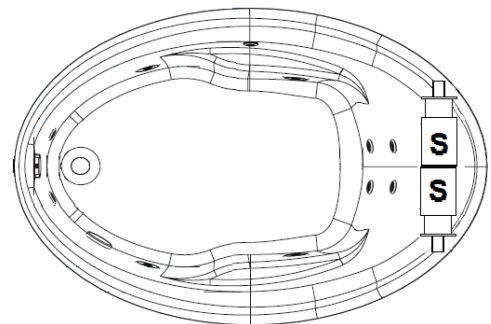

## 57" x 38" Drop-In Acrylic Combo

Model Number  
**5738IWA064**  
Drop-In Whirlpool in White

### Features

- Color-matched jet trim and air controls
- 10 adjustable hydrotherapy jets
- 20 high output lateral air injectors
- Pillow included
- Constructed of high-gloss durable acrylic
- 3-Speed control for the 9.0 Amp pump
- 12.0 Amp variable speed blower
- Inline heater available – LM300
- Mood light available – LM522
- Pre-leveled base for easy installation
- Made in the USA

**\*All dimensions are +/- 1/2" and subject to change without notice\***  
**Confirm specifications before installation**

Standard (S) Pump Locations

### Technical Information

- Weight: 176 lbs.
- Water Depth to Overflow: 16 1/2"
- Operating Capacity: 26 gal.
- Water Capacity: 52 gal.
- Sump Dimension: 38" x 24"