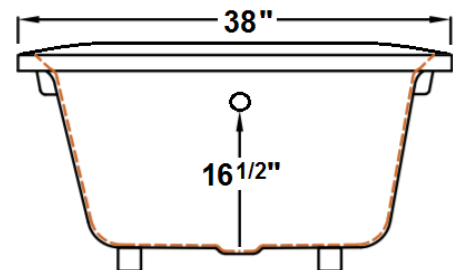

Ivy

57" x 38" Drop-In Acrylic Soaking Tub

Model Number

5738IT064

Drop-In Soaker in White

Features

- Constructed of high-gloss durable acrylic
- Pillow included
- Pre-leveled base for easy installation
- Textured floor
- Heater available – LM305
- Mood light available – LM522
- Made in the USA

All dimensions are +/- 1/2" and subject to change without notice
Confirm specifications before installation

Technical Information

- Weight: 101 lbs.
- Water Depth to Overflow: 16 1/2"
- Water Capacity: 52 gal.
- Sump Dimension: 38" x 24"