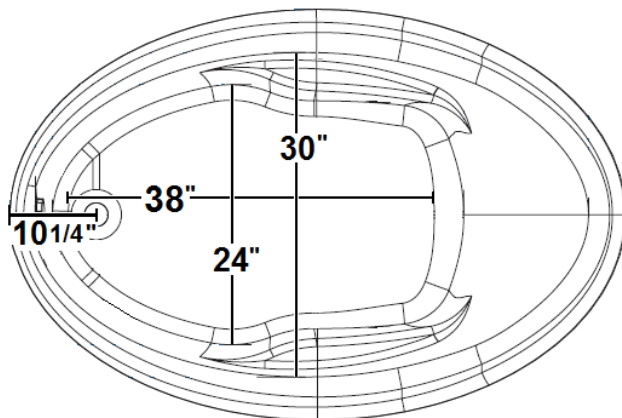

Ivy

57" x 38" Drop-In Acrylic Soaking Tub

Model Number

5738IT064

Drop-In Soaker in White

Features

- Constructed of high-gloss durable acrylic
- Pillow included
- Pre-leveled base for easy installation
- Textured floor
- Heater available – LM305
- Mood light available – LM522
- Made in the USA

All dimensions are +/- 1/2" and subject to change without notice
Confirm specifications before installation

Technical Information

- Weight: 101 lbs.
- Water Depth to Overflow: 16 1/2"
- Water Capacity: 52 gal.
- Sump Dimension: 38" x 24"