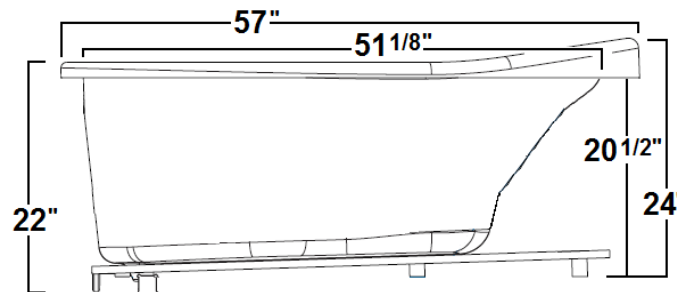

Ivy

57" x 38" Drop-In Acrylic Soaking Tub

Model Number

5738IT064

Drop-In Soaker in White

Features

- Constructed of high-gloss durable acrylic
- Pillow included
- Pre-leveled base for easy installation
- Textured floor
- Heater available – LM305
- Mood light available – LM522
- Made in the USA

All dimensions are +/- 1/2" and subject to change without notice
Confirm specifications before installation

Technical Information

- Weight: 101 lbs.
- Water Depth to Overflow: 16 1/2"
- Water Capacity: 52 gal.
- Sump Dimension: 38" x 24"