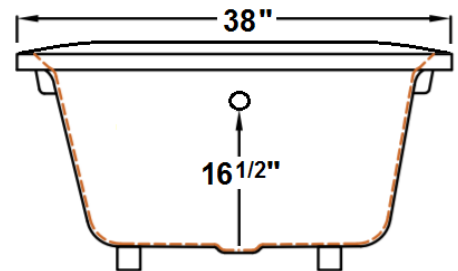

## 57" x 38" Drop-In Acrylic Whirlpool

Model Number  
**5738IW064**  
Drop-In Whirlpool in White

**\*All dimensions are +/- 1/2" and subject to change without notice\***  
**Confirm specifications before installation**

Standard (S) Pump Location

### Technical Information

- Weight: 151 lbs.
- Water Depth to Overflow: 16 1/2"
- Operating Capacity: 26 gal.
- Water Capacity: 52 gal.
- Sump Dimension: 38" x 24"