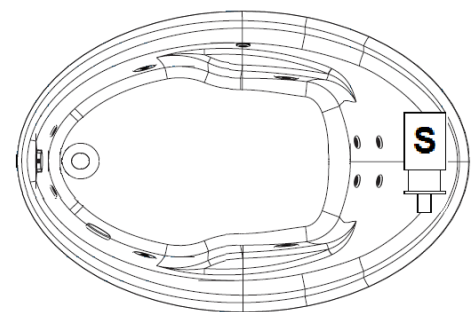

## 57" x 38" Drop-In Acrylic Whirlpool

Model Number  
**5738IW064**  
Drop-In Whirlpool in White

### Features

- Color-matched jet trim
- 10 adjustable hydrotherapy jets
- Pillow included
- Constructed of high-gloss durable acrylic
- 3-Speed control for the 9.0 Amp pump
- Inline heater available – LM300
- Mood light available – LM522
- Pre-leveled base for easy installation
- Made in the USA

**\*All dimensions are +/- 1/2" and subject to change without notice\***  
**Confirm specifications before installation**

Standard (S) Pump Location

### Technical Information

- Weight: 151 lbs.
- Water Depth to Overflow: 16 1/2"
- Operating Capacity: 26 gal.
- Water Capacity: 52 gal.
- Sump Dimension: 38" x 24"