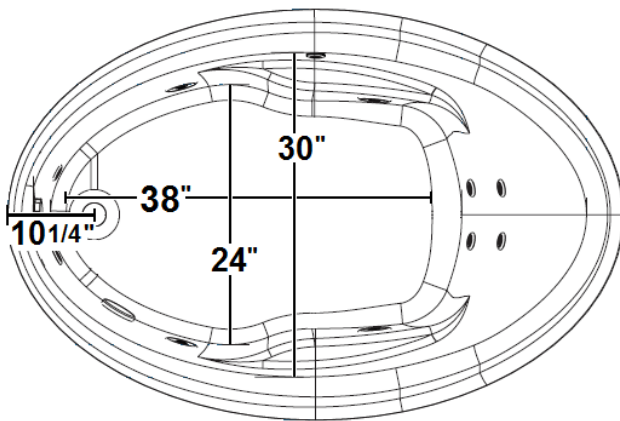

## 57" x 38" Drop-In Acrylic Whirlpool

Model Number  
**5738IW064**  
Drop-In Whirlpool in White

**\*All dimensions are +/- 1/2" and subject to change without notice\***  
**Confirm specifications before installation**

Standard (S) Pump Location

### Technical Information

- Weight: 151 lbs.
- Water Depth to Overflow: 16 1/2"
- Operating Capacity: 26 gal.
- Water Capacity: 52 gal.
- Sump Dimension: 38" x 24"