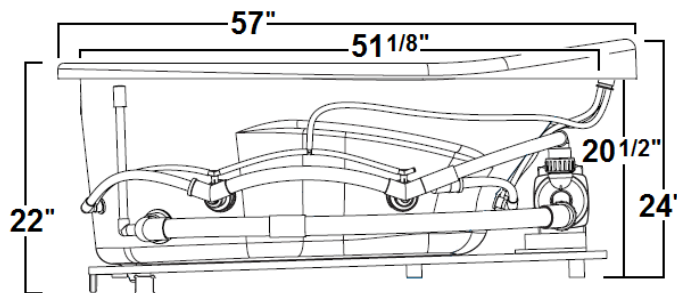

## 57" x 38" Drop-In Acrylic Whirlpool

Model Number  
**5738IW064**  
Drop-In Whirlpool in White

**\*All dimensions are +/- 1/2" and subject to change without notice\***  
**Confirm specifications before installation**

Standard (S) Pump Location

### Technical Information

- Weight: 151 lbs.
- Water Depth to Overflow: 16 1/2"
- Operating Capacity: 26 gal.
- Water Capacity: 52 gal.
- Sump Dimension: 38" x 24"