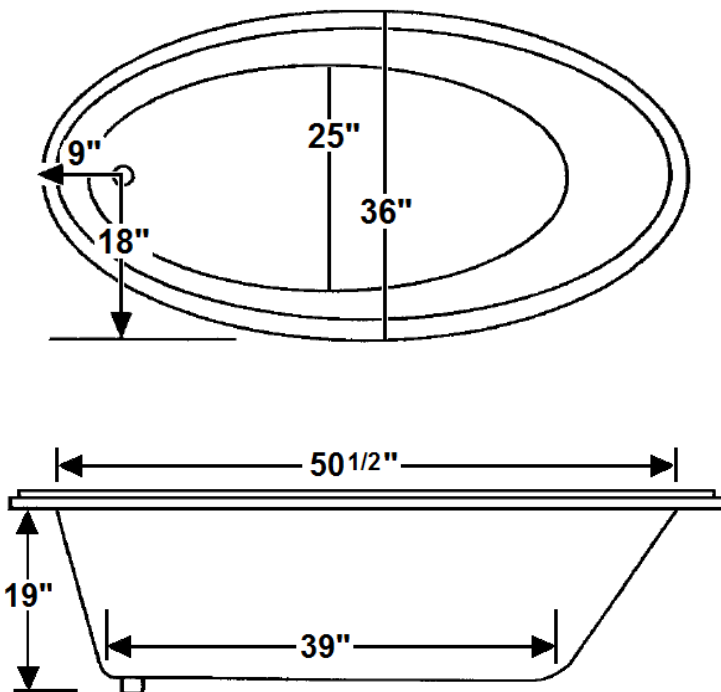

JARRETT

60" x 36" Drop-In Acrylic Air Bath

Model Number
3660JTA064
Drop-In Air Bath in White

Features

- 24 high output lateral air jets
- 12 Amp blower / heater
- Variable speed blower with automatic purge
- Includes Wave & Pulse modes
- Constructed of high-gloss durable acrylic
- Deep bathing well with textured slip resistant bottom
- Limited lifetime warranty
- Made in the USA

All dimensions are +/- 1/2" and subject to change without notice
Confirm specifications before installation

Standard (S) Pump Location

Technical Information

- Weight: 91 lbs.
- Water Depth to Overflow: 13"
- Water Capacity: 50 gal.
- Sump Dimension: 39" x 25"