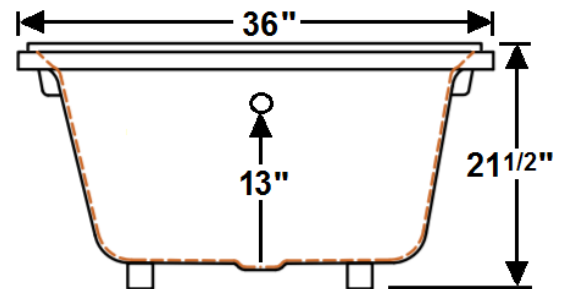

JARRETT

60" x 36" Drop-In Acrylic Air Bath

Model Number
3660JTA064
Drop-In Air Bath in White

Features

- 24 high output lateral air jets
- 12 Amp blower / heater
- Variable speed blower with automatic purge
- Includes Wave & Pulse modes
- Constructed of high-gloss durable acrylic
- Deep bathing well with textured slip resistant bottom
- Limited lifetime warranty
- Made in the USA

All dimensions are +/- 1/2" and subject to change without notice
Confirm specifications before installation

Standard (S) Pump Location

Technical Information

- Weight: 91 lbs.
- Water Depth to Overflow: 13"
- Water Capacity: 50 gal.
- Sump Dimension: 39" x 25"