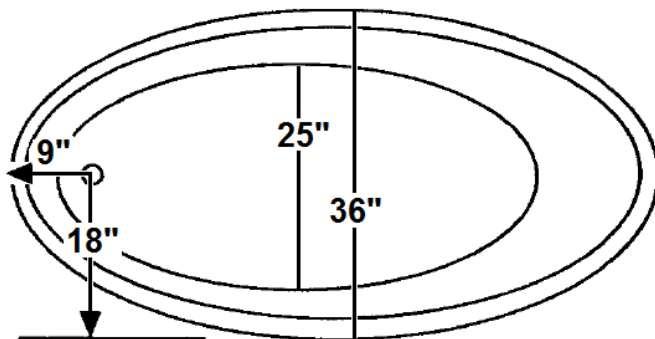

JARRETT

60" x 36" Drop-In Acrylic Soaking Tub

Model Number
3660JT064
Drop-In Soaker in White

Features

- Constructed of high-gloss durable acrylic
- Pillow included
- Pre-leveled base for easy installation
- Textured floor
- Heater available – LM305
- Mood light available – LM522
- Made in the USA

All dimensions are +/- 1/2" and subject to change without notice
Confirm specifications before installation

Technical Information

- Weight: 91 lbs.
- Water Depth to Overflow: 13"
- Water Capacity: 50 gal.
- Sump Dimension: 39" x 25"