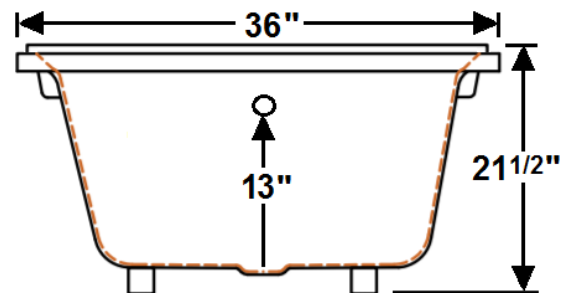

JARRETT

60" x 36" Drop-In Acrylic Soaking Tub

Model Number
3660JT064
Drop-In Soaker in White

Features

- Constructed of high-gloss durable acrylic
- Pillow included
- Pre-leveled base for easy installation
- Textured floor
- Heater available – LM305
- Mood light available – LM522
- Made in the USA

All dimensions are +/- 1/2" and subject to change without notice
Confirm specifications before installation

Technical Information

- Weight: 91 lbs.
- Water Depth to Overflow: 13"
- Water Capacity: 50 gal.
- Sump Dimension: 39" x 25"

Electrical Requirements.

- (Optional) LM305 Heater: 12.5 Amps
- Dedicated GFCI's required for each option

JARRETT

3660JT064
Drop-In Soaker in White

Acrylic Soaking Tub

This Traditional style drop in tub includes a sloped backrest, integral arm rests and removable pillow. Other standard features include a textured floor, and premium reinforcement. This tub is made in the USA and is available in white, bone, biscuit, almond, and linen.