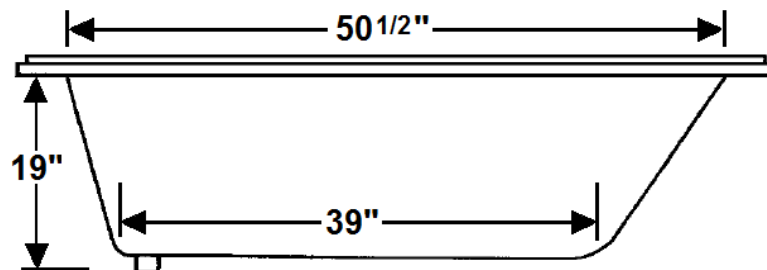

JARRETT

60" x 36" Drop-In Acrylic Soaking Tub

Model Number
3660JT064
Drop-In Soaker in White

Features

- Constructed of high-gloss durable acrylic
- Pillow included
- Pre-leveled base for easy installation
- Textured floor
- Heater available – LM305
- Mood light available – LM522
- Made in the USA

All dimensions are +/- 1/2" and subject to change without notice
Confirm specifications before installation

Technical Information

- Weight: 91 lbs.
- Water Depth to Overflow: 13"
- Water Capacity: 50 gal.
- Sump Dimension: 39" x 25"

Electrical Requirements.

- (Optional) LM305 Heater: 12.5 Amps
- Dedicated GFCI's required for each option

JARRETT

3660JT064
Drop-In Soaker in White

Acrylic Soaking Tub

This Traditional style drop in tub includes a sloped backrest, integral arm rests and removable pillow. Other standard features include a textured floor, and premium reinforcement. This tub is made in the USA and is available in white, bone, biscuit, almond, and linen.