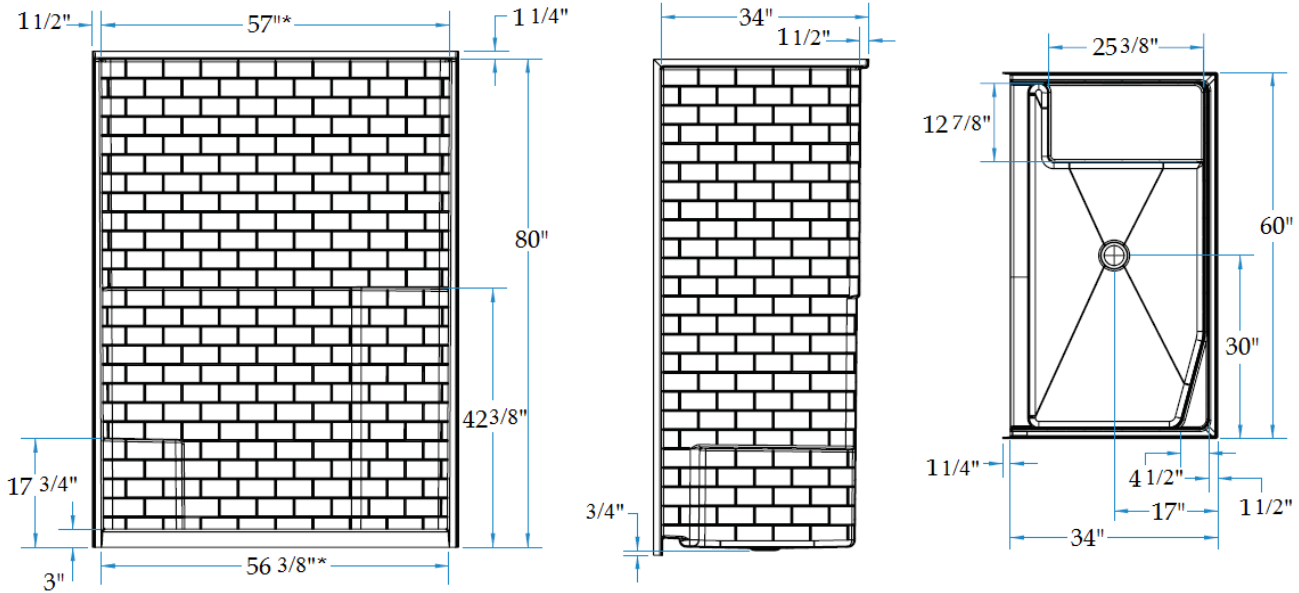

Keller
60 x 34 x 80
Low Threshold Shower

Available in white
Quick Ship in 7 days

Features

- Easy entry, low, 3" threshold
- Integral comfort molded seat
- Sturdy shower base with textured floor
- Accessory shelf
- Simple, easy, one-piece installation. No walls to fit together, no caulking of seam lines.
- Accommodates a shower door
- Double thick ArmorCore reinforced walls for extra strength that enables bars to be located to fit your individual needs.
- Premium, durable applied acrylic/fiberglass construction
- High Gloss subway tile pattern
- 3 grab bars, curtain rod, and drain included
- Attractive and easy to clean with a Limited Lifetime Warranty
- Meets or exceeds UPC, IPC, ANSI Z124.1, HUD
- Made in the USA

Components Includes (Field Installed)

★ Stainless Steel Curtain Rod

★ Three 24" Stainless Steel Grab Bars

★ Chrome Plated Brass Drain

★ Double Reinforced Walls

Seat & Drain

Model #

Item #

LH Seat w/ Center Drain	LM6034SH1SPSTL064	1295751
RH Seat w/ Center Drain	LM6034SH1SPSTR064	1295752

Dimensional Tolerance ± 3/8".

*Dimensional differences in the enclosure opening should be noted for shower door consideration.

DIMENSIONS

Specifications	inches
Width: Overall / Net	60
Depth: Overall / Net	35 1/4 / 34
Height: Overall / Net	81 1/4 / 80
Enclosure Opening	56 3/4 - 57 drafted
Skirt Height	3
Drain Rough-In (from Back Wall)	17
Drain Rough-In (from Side Wall)	30
Drain: Diameter / Clearance	3 1/4 / 3/4