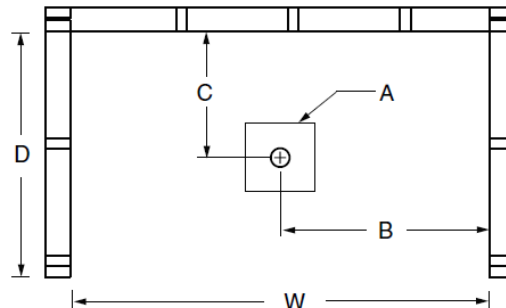

FEATURES lbs Dimensions needed for site preparation should be measured from the unit. Laurel Mountain assumes no responsibility for preparatory work.

Model #	Material	Wall Finish	Pieces	Drain	Seat	Net Wt.	Pkg. Wt.
LM6034SH1SPSTR/L064	AcryliX	Subway Tile	1	Center	1	233	238

DIMENSIONS

Specifications	inches
Width: Overall / Net	60
Depth: Overall / Net	35 1/4 / 34
Height: Overall / Net	81 1/4 / 80
Enclosure Opening	56 3/4 - 57 drafted
Skirt Height	3
Drain Rough-In (from Back Wall)	17
Drain Rough-In (from Side Wall)	30
Drain: Diameter / Clearance	3 1/4 / 3/4

FRAMING DIMENSIONS inches

Type	D Depth	W Width	H Height	A	B	C
Alcove	35 1/4	60 1/8	-	Box Out	30	17

Toll Free: (800) 930-0050
 Fax: (800) 930-0051
www.laurelmountainwhirlpools.com

LAUREL MOUNTAIN

LM6034SH1SPSTR/L064