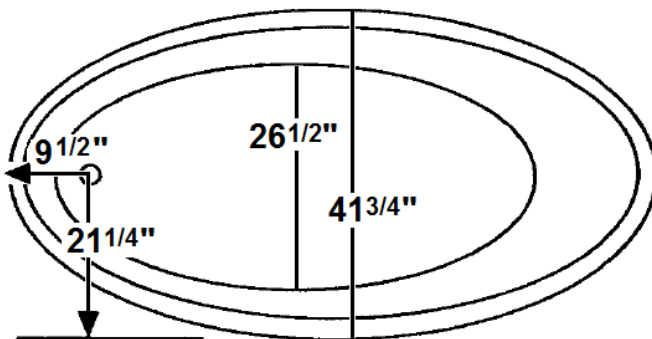

LEAH

70" x 42" Drop-In Acrylic Air Bath

Model Number
4270LTA064
Drop-In Air Bath in White

Features

- 28 high output lateral air jets
- 10.5 Amp blower / heater
- Variable speed blower with automatic purge
- Includes Wave & Pulse modes
- Constructed of high-gloss durable acrylic
- Deep bathing well with textured slip resistant bottom
- Limited lifetime warranty
- Made in the USA

All dimensions are +/- 1/2" and subject to change without notice
Confirm specifications before installation

Standard (S) Pump Location

Technical Information

- Weight: 115 lbs.
- Water Depth to Overflow: 13 1/2"
- Water Capacity: 65 gal.
- Sump Dimension: 48" x 29"