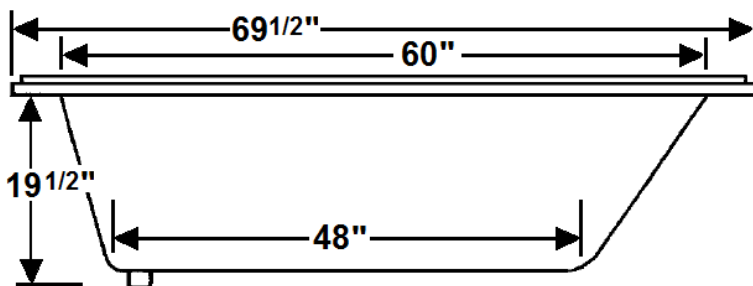

LEAH

70" x 42" Drop-In Acrylic Air Bath

Model Number
4270LTA064
Drop-In Air Bath in White

Features

- 28 high output lateral air jets
- 10.5 Amp blower / heater
- Variable speed blower with automatic purge
- Includes Wave & Pulse modes
- Constructed of high-gloss durable acrylic
- Deep bathing well with textured slip resistant bottom
- Limited lifetime warranty
- Made in the USA

All dimensions are +/- 1/2" and subject to change without notice
Confirm specifications before installation

Standard (S) Pump Location

Technical Information

- Weight: 115 lbs.
- Water Depth to Overflow: 13 1/2"
- Water Capacity: 65 gal.
- Sump Dimension: 48" x 29"