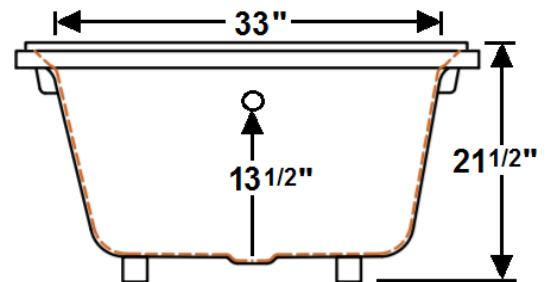

LEAH

70" x 42" Drop-In Acrylic Air Bath

Model Number
4270LTA064
Drop-In Air Bath in White

Features

- 28 high output lateral air jets
- 10.5 Amp blower / heater
- Variable speed blower with automatic purge
- Includes Wave & Pulse modes
- Constructed of high-gloss durable acrylic
- Deep bathing well with textured slip resistant bottom
- Limited lifetime warranty
- Made in the USA

All dimensions are +/- 1/2" and subject to change without notice
Confirm specifications before installation

Standard (S) Pump Location

Technical Information

- Weight: 115 lbs.
- Water Depth to Overflow: 13 1/2"
- Water Capacity: 65 gal.
- Sump Dimension: 48" x 29"