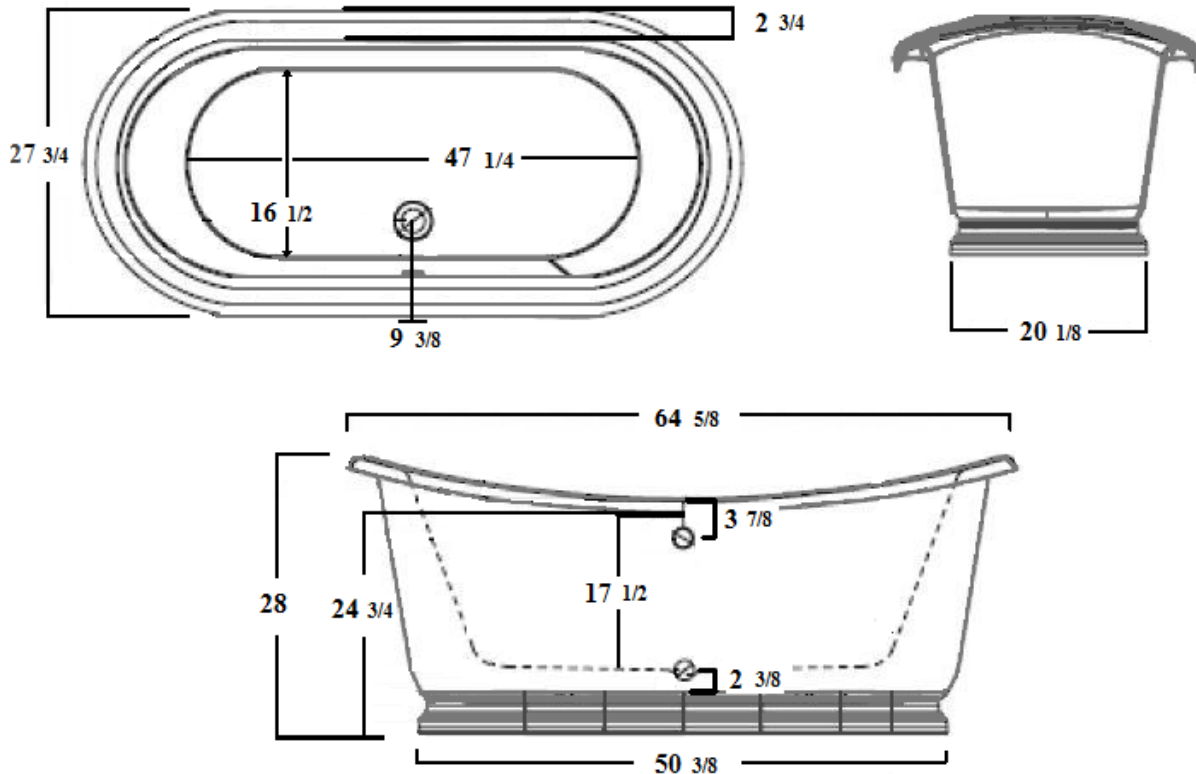

LUZERNE

LUZERNE - FREE STANDING SOAKER TUB - 2764LT

SPECIFICATIONS

64 5/8" x 27 3/4" x 28"

Water Capacity - To Overflow..... 47 gallons

Approx. Unit Weight..... 85 lb

Approx. Shipping Weight..... 105 lb

Water Depth to Overflow..... 13 5/8"

INSTALLATIONS NOTES:

Install these acrylic fixtures according to the installation manual. Confirm specifications before starting installation.

Note Overflow hole is not pre-drilled (See General Information)

General Information

- The tub is manufactured using two wall acrylic technology which bonds the walls together as one (there is not a panel around the bath).
- The tub should be secured to the floor by applying a bead of silicone around the base (this can be cut in future should access to the plumbing be necessary).
- This tub accommodates an exposed (fire hydrant) waste and overflow. The overflow hole is not drilled to allow for various overflow installations.
- Installation must be carried out according to the manufacturers instructions.