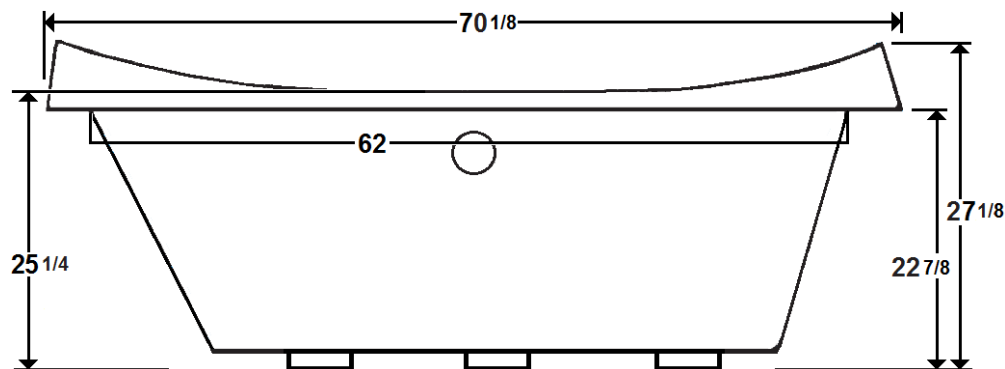

MELFA

72" x 42" Drop-In Acrylic Air Bath

Model Number
7242MA064
Drop-In Air Bath in White

Features

- 24 high output lateral air jets
- 10.5 Amp blower / heater
- Variable speed blower with automatic purge
- Includes Wave & Pulse modes
- Includes Chromatherapy
- Constructed of high-gloss durable acrylic
- Deep bathing well with textured slip resistant bottom
- Transitional / Modern design
- Limited lifetime warranty
- Made in the USA

All dimensions are +/- 1/2" and subject to change without notice

 *Standard Blower Location

Technical Information

- Weight: 214 lbs.
- Water Depth to Overflow: 17 1/2"
- Water Capacity: 95 gal.
- Sump Dimension: 43 1/2" x 23 3/4"