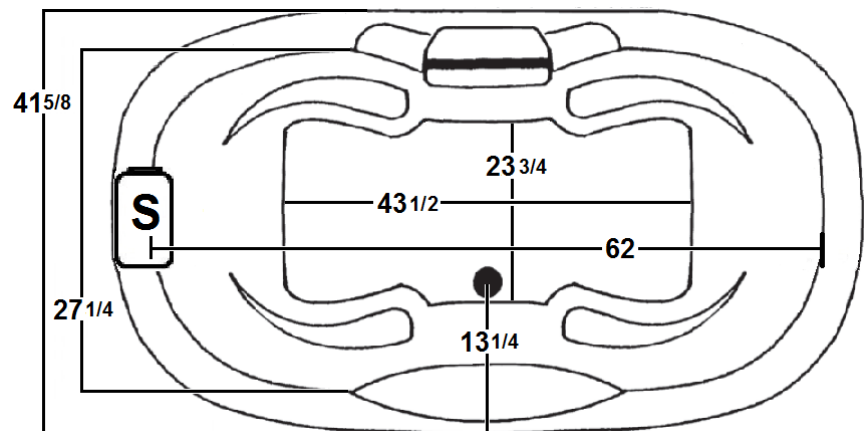

MELFA

72" x 42" Drop-In Acrylic Air Bath

Model Number
7242MA064
Drop-In Air Bath in White

Features

- 24 high output lateral air jets
- 10.5 Amp blower / heater
- Variable speed blower with automatic purge
- Includes Wave & Pulse modes
- Includes Chromatherapy
- Constructed of high-gloss durable acrylic
- Deep bathing well with textured slip resistant bottom
- Transitional / Modern design
- Limited lifetime warranty
- Made in the USA

All dimensions are +/- 1/2" and subject to change without notice

 *Standard Blower Location

Technical Information

- Weight: 214 lbs.
- Water Depth to Overflow: 17 1/2"
- Water Capacity: 95 gal.
- Sump Dimension: 43 1/2" x 23 3/4"