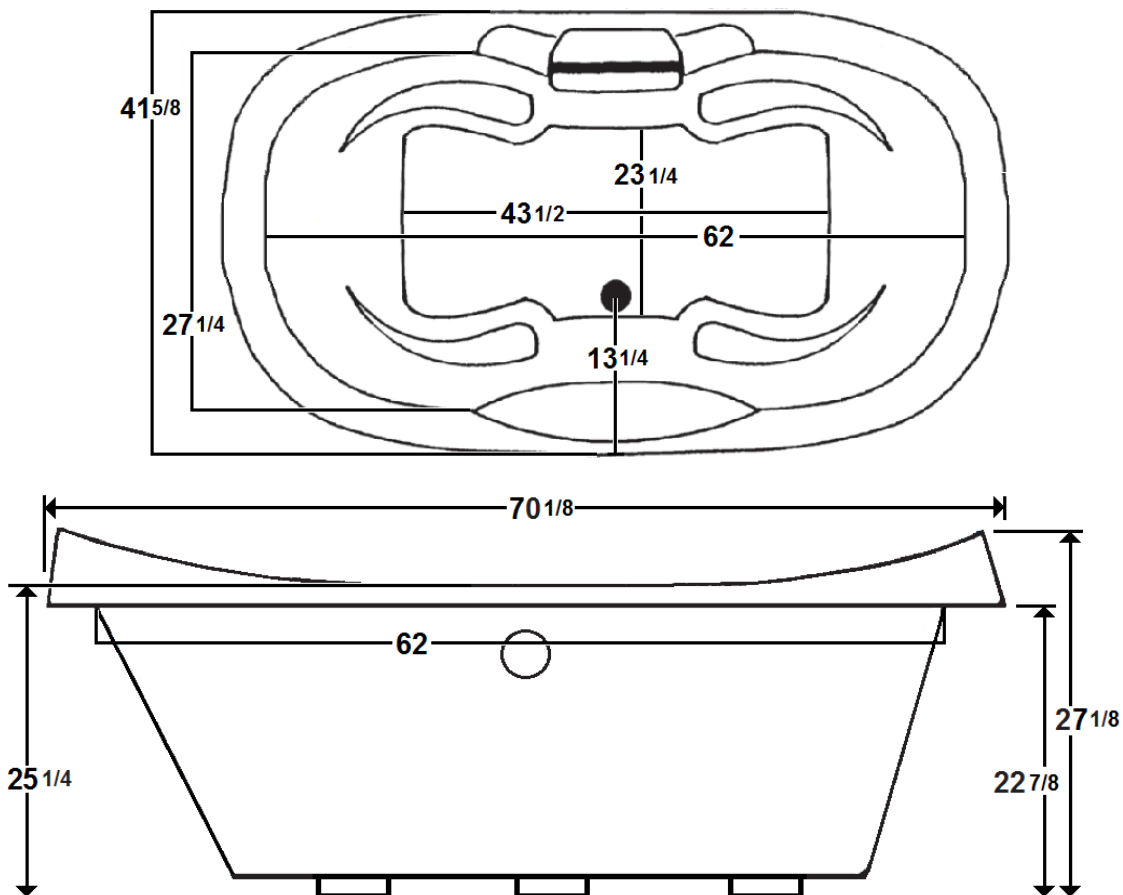

MELFA

72" x 42" Drop-In Acrylic Tub

Model Number
7242MT064
Drop-In Soaker in White

Features

- Constructed of high-gloss durable acrylic
- Textured slip resistant bottom
- Deep bathing well
- Pre-leveled base for easy installation
- Transitional / Modern design
- Limited lifetime warranty
- Made in the USA

All dimensions are +/- 1/2" and subject to change without notice

Technical Information

- Weight: 184 lbs.
- Water Depth to Overflow: 17 1/2"
- Water Capacity: 95 gal.
- Sump Dimension: 43 1/2" x 23 1/4"