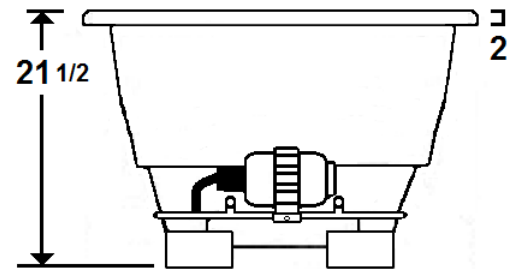

MERCER I

60" x 32" Drop-In Acrylic Air Bath

Model Number
3260MTA064
Drop-In Air Bath in White

Features

- 24 high output lateral air jets
- Color-matched jet trim
- 12.0 Amp variable speed blower
- Aromatherapy & Pillow included
- Constructed of high-gloss durable acrylic
- Automatic purge cycle with timer
- Heaters available – LM305 & LM306
- Mood light available – LM522
- Pre-leveled base for easy installation
- Made in the USA

All dimensions are +/- 1/2" and subject to change without notice
Confirm specifications before installation

Standard (S) Pump Location and
Alternate (A-1 & A-2) Pump locations.

Technical Information

- Cut-Out Dimensions: 57 3/4" x 29 7/8"
- Weight: 120 lbs.
- Water Depth to Overflow: 15"
- Water Operating Level: NA
- Water Capacity: 54 gal.
- Sump Dimension: 37" x 16"