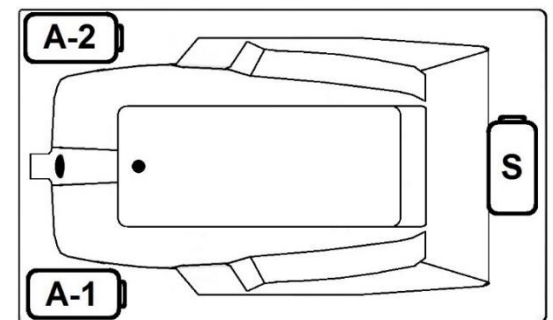

MERCER I

60" x 32" Drop-In Acrylic Air Bath

Model Number
3260MTA064
Drop-In Air Bath in White

Features

- 24 high output lateral air jets
- Color-matched jet trim
- 12.0 Amp variable speed blower
- Aromatherapy & Pillow included
- Constructed of high-gloss durable acrylic
- Automatic purge cycle with timer
- Heaters available – LM305 & LM306
- Mood light available – LM522
- Pre-leveled base for easy installation
- Made in the USA

All dimensions are +/- 1/2" and subject to change without notice
Confirm specifications before installation

Standard (S) Pump Location and
Alternate (A-1 & A-2) Pump locations.

Technical Information

- Cut-Out Dimensions: 57 3/4" x 29 7/8"
- Weight: 120 lbs.
- Water Depth to Overflow: 15"
- Water Operating Level: NA
- Water Capacity: 54 gal.
- Sump Dimension: 37" x 16"