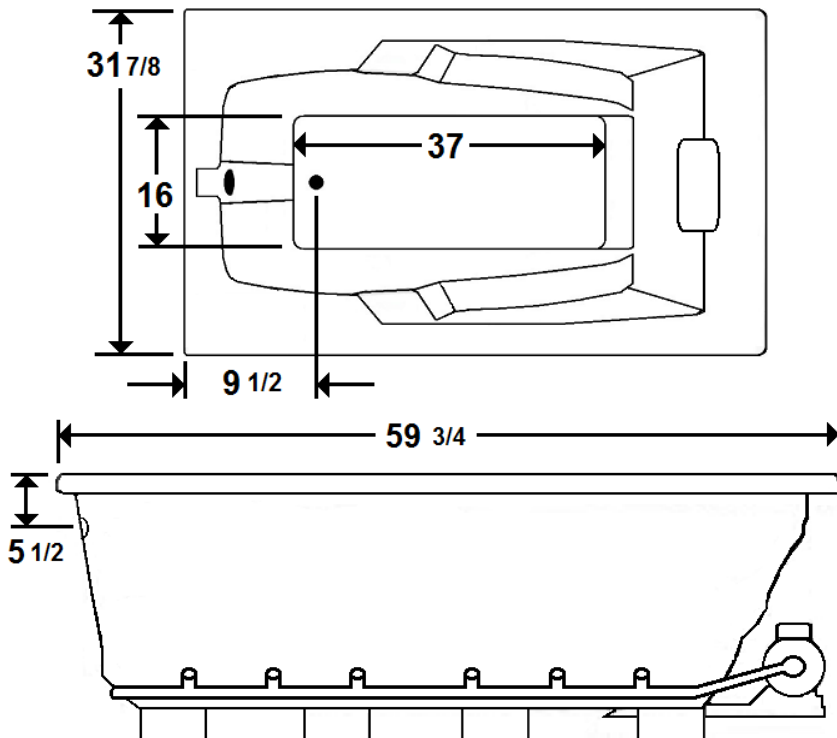

MERCER I

60" x 32" Drop-In Acrylic Air Bath

Model Number
3260MTA064
Drop-In Air Bath in White

Features

- 24 high output lateral air jets
- Color-matched jet trim
- 12.0 Amp variable speed blower
- Aromatherapy & Pillow included
- Constructed of high-gloss durable acrylic
- Automatic purge cycle with timer
- Heaters available – LM305 & LM306
- Mood light available – LM522
- Pre-leveled base for easy installation
- Made in the USA

All dimensions are +/- 1/2" and subject to change without notice
Confirm specifications before installation

Standard (S) Pump Location and
Alternate (A-1 & A-2) Pump locations.

Technical Information

- Cut-Out Dimensions: 57 3/4" x 29 7/8"
- Weight: 120 lbs.
- Water Depth to Overflow: 15"
- Water Operating Level: NA
- Water Capacity: 54 gal.
- Sump Dimension: 37" x 16"