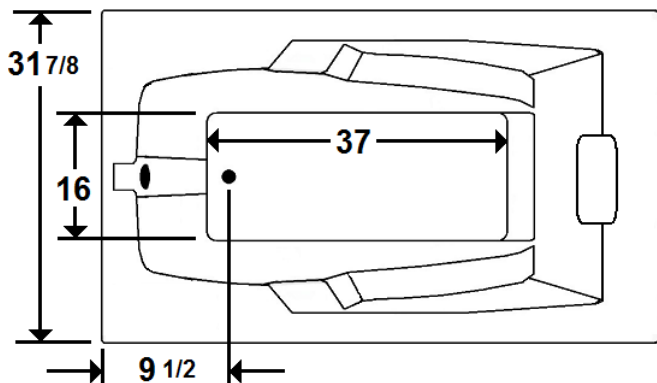

## 60" x 32" Drop-In Acrylic Combo Bath

Model Number  
**3260MWA064**  
Drop-In Combo Bath in White

**\*All dimensions are +/- 1/2" and subject to change without notice\***  
**Confirm specifications before installation**

Standard (S) Pump Location and the Alternate (A-1) Pump location.

### Technical Information

- Cut-Out Dimensions: 57 3/4" x 29 7/8"
- Weight: 155 lbs.
- Water Depth to Overflow: 15"
- Water Operating Level: 44 gal.
- Water Capacity: 54 gal.
- Sump Dimension: 37" x 16"