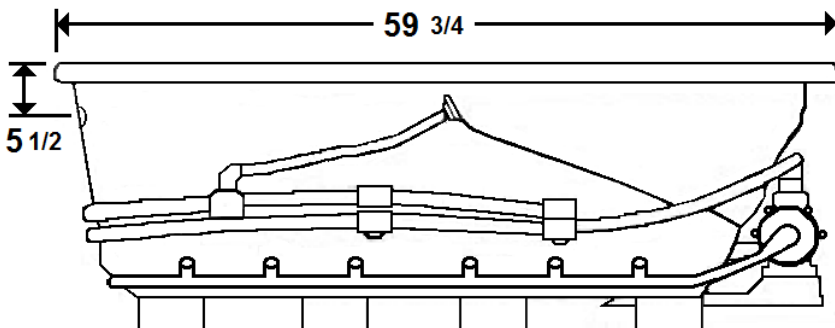

**\*All dimensions are +/- 1/2" and subject to change without notice\***  
**Confirm specifications before installation**

Standard (S) Pump Location and the Alternate (A-1) Pump location.

### Technical Information

- Cut-Out Dimensions: 57 3/4" x 29 7/8"
- Weight: 155 lbs.
- Water Depth to Overflow: 15"
- Water Operating Level: 44 gal.
- Water Capacity: 54 gal.
- Sump Dimension: 37" x 16"