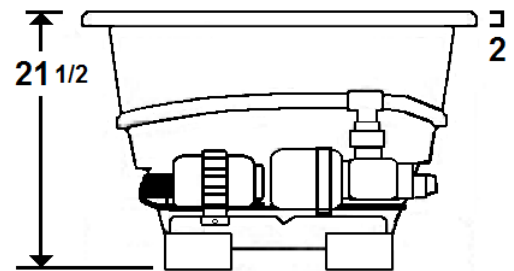

Standard (S) Pump Location and the Alternate (A-1) Pump location.