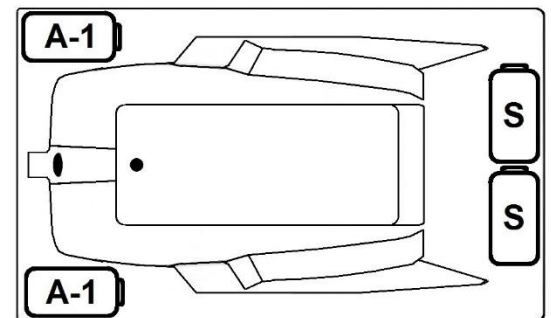

### Features

- Color-matched jet trim and air controls
- 10 adjustable hydrotherapy jets
- 24 high output lateral air injectors
- Aromatherapy & Pillow included
- Constructed of high-gloss durable acrylic
- 3-Speed control for the 9.0 Amp pump
- 12.0 Amp variable speed blower
- Inline heater available – LM300
- Mood light available – LM522
- Pre-leveled base for easy installation
- Made in the USA

**\*All dimensions are +/- 1/2" and subject to change without notice\***  
**Confirm specifications before installation**

Standard (S) Pump Location and the Alternate (A-1) Pump location.

### Technical Information

- Cut-Out Dimensions: 57 3/4" x 29 7/8"
- Weight: 155 lbs.
- Water Depth to Overflow: 15"
- Water Operating Level: 44 gal.
- Water Capacity: 54 gal.
- Sump Dimension: 37" x 16"