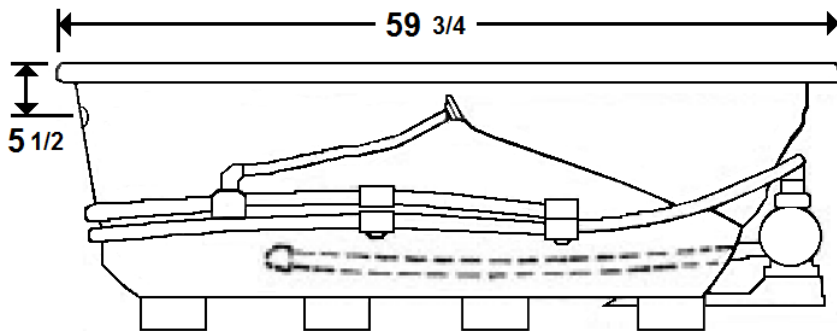

### Features

- Color-matched jet trim
- 10 adjustable hydrotherapy jets
- Pillow included
- Constructed of high-gloss durable acrylic
- 3-Speed control for the 9.0 Amp pump
- Inline heater available – LM300
- Mood light available – LM522
- Pre-leveled base for easy installation
- Made in the USA

**\*All dimensions are +/- 1/2" and subject to change without notice\***  
**Confirm specifications before installation**

Standard (S) Pump Location and  
Alternate (A-1 & A-2) Pump locations.

### Technical Information

- Cut-Out Dimensions: 57 3/4" x 29 7/8"
- Weight: 120 lbs.
- Water Depth to Overflow: 15"
- Water Operating Level: 44 gal.
- Water Capacity: 54 gal.
- Sump Dimension: 37" x 16"