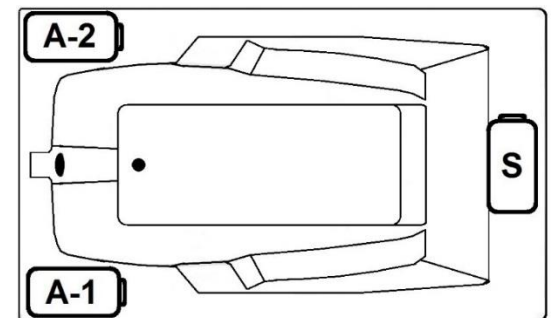

### Features

- Color-matched jet trim
- 10 adjustable hydrotherapy jets
- Pillow included
- Constructed of high-gloss durable acrylic
- 3-Speed control for the 9.0 Amp pump
- Inline heater available – LM300
- Mood light available – LM522
- Pre-leveled base for easy installation
- Made in the USA

**\*All dimensions are +/- 1/2" and subject to change without notice\***  
**Confirm specifications before installation**

Standard (S) Pump Location and  
Alternate (A-1 & A-2) Pump locations.

### Technical Information

- Cut-Out Dimensions: 57 3/4" x 29 7/8"
- Weight: 120 lbs.
- Water Depth to Overflow: 15"
- Water Operating Level: 44 gal.
- Water Capacity: 54 gal.
- Sump Dimension: 37" x 16"