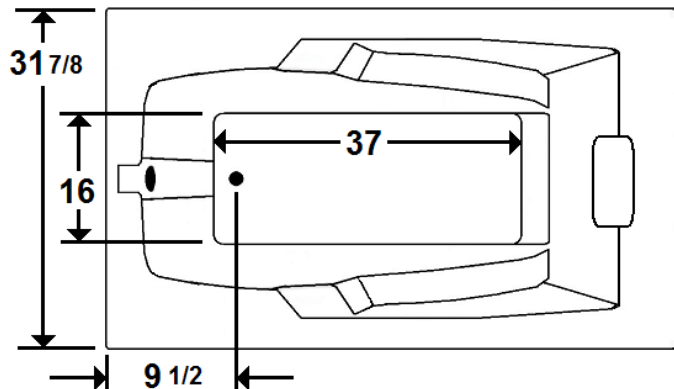

Standard (S) Pump Location and
Alternate (A-1 & A-2) Pump locations.