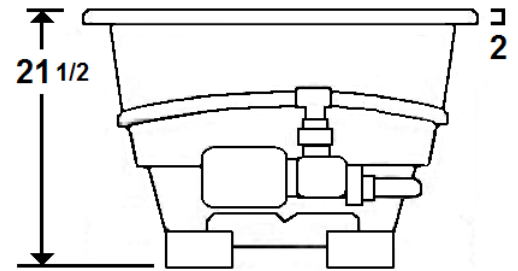

Standard (S) Pump Location and
Alternate (A-1 & A-2) Pump locations.