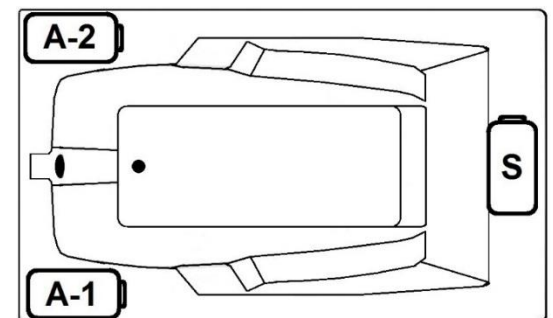

MERCER I

60" x 32" Drop-In Acrylic Air Bath

Model Number
3260MTA064
Drop-In Air Bath in White

Features

- 16 high output lateral air jets
- Color-matched jet trim
- 12.0 Amp variable speed blower
- Pillow included
- Constructed of high-gloss durable acrylic
- Automatic purge cycle with timer
- Heaters available – LM305 & LM306
- Mood light available – LM522
- Pre-leveled base for easy installation
- Made in the USA

All dimensions are +/- 1/4" and subject to change without notice
Confirm specifications before installation

Standard (S) Pump Location and
Alternate (A-1 & A-2) Pump locations.

Technical Information

- Cut-Out Dimensions: 57 3/4" x 29 7/8"
- Weight: 120 lbs.
- Water Depth to Overflow: 15"
- Water Operating Level: NA
- Water Capacity: 54 gal.
- Sump Dimension: 37" x 16"