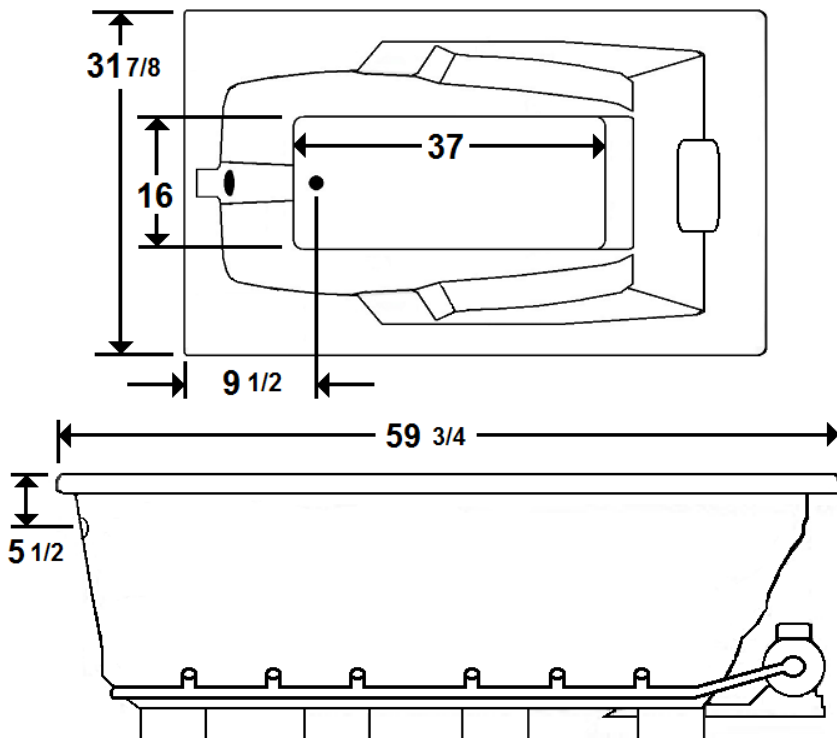

MERCER I

60" x 32" Drop-In Acrylic Air Bath

Model Number
3260MTA064
Drop-In Air Bath in White

Features

- 16 high output lateral air jets
- Color-matched jet trim
- 12.0 Amp variable speed blower
- Pillow included
- Constructed of high-gloss durable acrylic
- Automatic purge cycle with timer
- Heaters available – LM305 & LM306
- Mood light available – LM522
- Pre-leveled base for easy installation
- Made in the USA

All dimensions are +/- 1/4" and subject to change without notice
Confirm specifications before installation

Standard (S) Pump Location and
Alternate (A-1 & A-2) Pump locations.

Technical Information

- Cut-Out Dimensions: 57 3/4" x 29 7/8"
- Weight: 120 lbs.
- Water Depth to Overflow: 15"
- Water Operating Level: NA
- Water Capacity: 54 gal.
- Sump Dimension: 37" x 16"