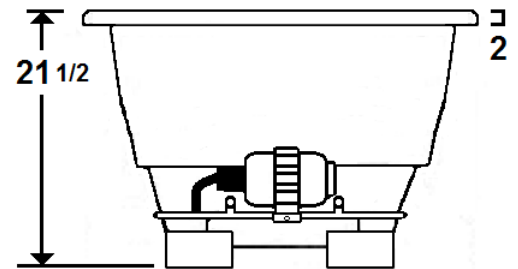

MERCER I

60" x 32" Drop-In Acrylic Air Bath

Model Number
3260MTA064
Drop-In Air Bath in White

Features

- 16 high output lateral air jets
- Color-matched jet trim
- 12.0 Amp variable speed blower
- Pillow included
- Constructed of high-gloss durable acrylic
- Automatic purge cycle with timer
- Heaters available – LM305 & LM306
- Mood light available – LM522
- Pre-leveled base for easy installation
- Made in the USA

All dimensions are +/- 1/4" and subject to change without notice
Confirm specifications before installation

Standard (S) Pump Location and
Alternate (A-1 & A-2) Pump locations.

Technical Information

- Cut-Out Dimensions: 57 3/4" x 29 7/8"
- Weight: 120 lbs.
- Water Depth to Overflow: 15"
- Water Operating Level: NA
- Water Capacity: 54 gal.
- Sump Dimension: 37" x 16"