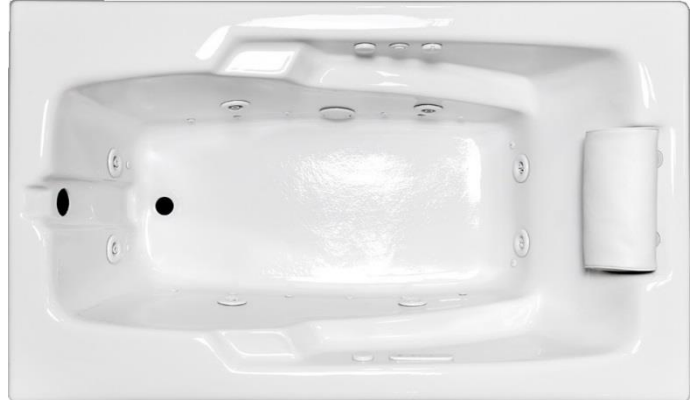

MERCER I

60" x 32" Drop-In Acrylic Combo Bath

Model Number
3260MWA064
Drop-In Combo Bath in White

Features

- Color-matched jet trim and air controls
- 8 adjustable hydrotherapy jets
- 16 high output lateral air injectors
- Pillow included
- Constructed of high-gloss durable acrylic
- 3-Speed control for the 9.0 Amp pump
- 12.0 Amp variable speed blower
- Inline heater available – LM300
- Mood light available – LM522
- Pre-leveled base for easy installation
- Made in the USA

All dimensions are +/- 1/4" and subject to change without notice
Confirm specifications before installation

Standard (S) Pump Location and the Alternate (A-1) Pump location.

Technical Information

- Cut-Out Dimensions: 57 3/4" x 29 7/8"
- Weight: 155 lbs.
- Water Depth to Overflow: 15"
- Water Operating Level: 44 gal.
- Water Capacity: 54 gal.
- Sump Dimension: 37" x 16"

MERCER I

3260MWA064
Drop-In Combo Bath in White

Combo Bath

Experience a deep tissue, high intensity whirlpool massage, or a light, relaxing, gentle full body air massage or anything in between. Enjoy the feeling of well-being, while obtaining better blood circulation, improved flexibility, soothed muscles and reduced tension