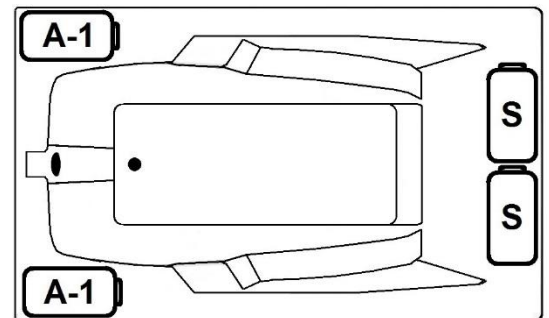

MERCER I

60" x 32" Drop-In Acrylic Combo Bath

Model Number
3260MWA064
Drop-In Combo Bath in White

Features

- Color-matched jet trim and air controls
- 8 adjustable hydrotherapy jets
- 16 high output lateral air injectors
- Pillow included
- Constructed of high-gloss durable acrylic
- 3-Speed control for the 9.0 Amp pump
- 12.0 Amp variable speed blower
- Inline heater available – LM300
- Mood light available – LM522
- Pre-leveled base for easy installation
- Made in the USA

All dimensions are +/- 1/4" and subject to change without notice
Confirm specifications before installation

Standard (S) Pump Location and the Alternate (A-1) Pump location.

Technical Information

- Cut-Out Dimensions: 57 3/4" x 29 7/8"
- Weight: 155 lbs.
- Water Depth to Overflow: 15"
- Water Operating Level: 44 gal.
- Water Capacity: 54 gal.
- Sump Dimension: 37" x 16"