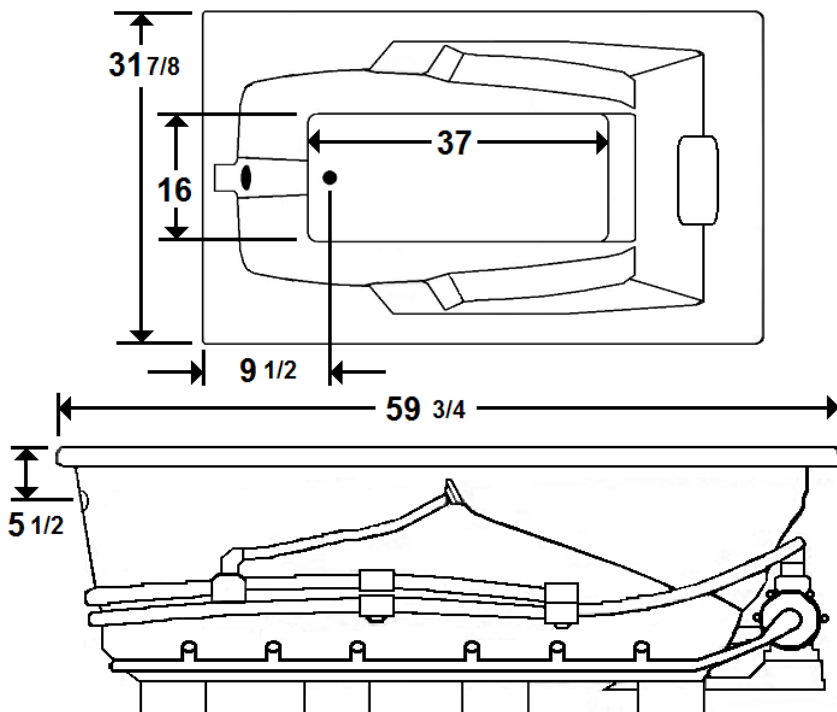

MERCER I

60" x 32" Drop-In Acrylic Combo Bath

Model Number
3260MWA064
Drop-In Combo Bath in White

Features

- Color-matched jet trim and air controls
- 8 adjustable hydrotherapy jets
- 16 high output lateral air injectors
- Pillow included
- Constructed of high-gloss durable acrylic
- 3-Speed control for the 9.0 Amp pump
- 12.0 Amp variable speed blower
- Inline heater available – LM300
- Mood light available – LM522
- Pre-leveled base for easy installation
- Made in the USA

All dimensions are +/- 1/4" and subject to change without notice
Confirm specifications before installation

Standard (S) Pump Location and the Alternate (A-1) Pump location.

Technical Information

- Cut-Out Dimensions: 57 3/4" x 29 7/8"
- Weight: 155 lbs.
- Water Depth to Overflow: 15"
- Water Operating Level: 44 gal.
- Water Capacity: 54 gal.
- Sump Dimension: 37" x 16"