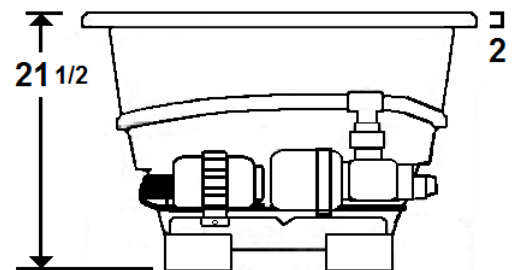

MERCER I

60" x 32" Drop-In Acrylic Combo Bath

Model Number
3260MWA064
Drop-In Combo Bath in White

Features

- Color-matched jet trim and air controls
- 8 adjustable hydrotherapy jets
- 16 high output lateral air injectors
- Pillow included
- Constructed of high-gloss durable acrylic
- 3-Speed control for the 9.0 Amp pump
- 12.0 Amp variable speed blower
- Inline heater available – LM300
- Mood light available – LM522
- Pre-leveled base for easy installation
- Made in the USA

All dimensions are +/- 1/4" and subject to change without notice
Confirm specifications before installation

Standard (S) Pump Location and the Alternate (A-1) Pump location.

Technical Information

- Cut-Out Dimensions: 57 3/4" x 29 7/8"
- Weight: 155 lbs.
- Water Depth to Overflow: 15"
- Water Operating Level: 44 gal.
- Water Capacity: 54 gal.
- Sump Dimension: 37" x 16"