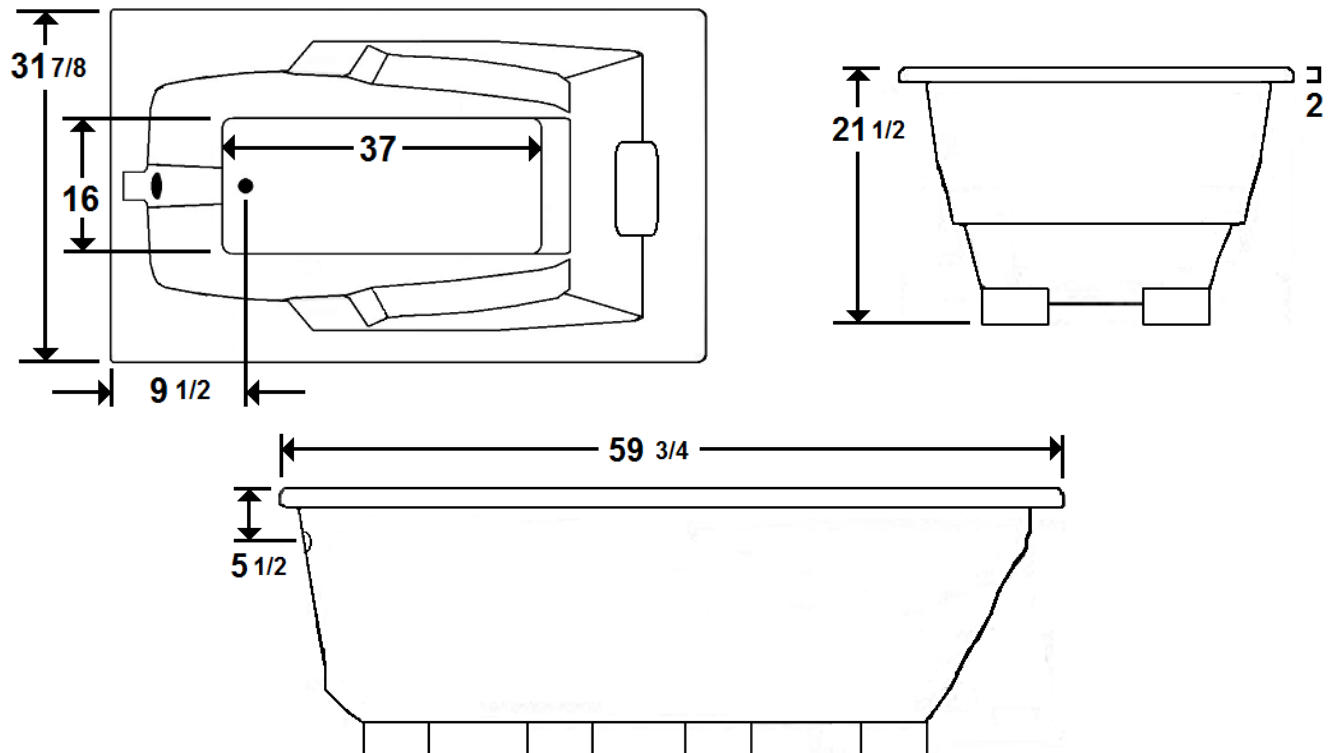

## 60" x 32" Drop-In Acrylic Tub

Model Number  
**3260MT064**  
Drop-In Drain Soaker in White

**\*All dimensions are +/- 1/4" and subject to change without notice\***  
**Confirm specifications before installation**

### Technical Information

- Cut-Out Dimensions: 57 3/4" x 29 7/8"
- Weight: 85 lbs.
- Water Depth to Overflow: 15"
- Water Capacity: 54 gal.
- Sump Dimension: 37" x 16"