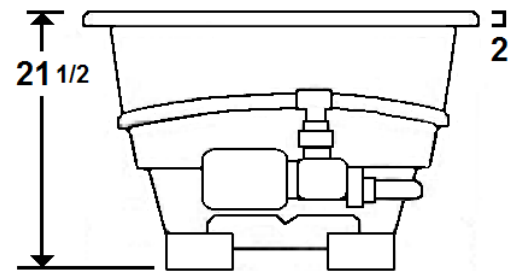

MERCER I

60" x 32" Drop-In Acrylic Whirlpool

Model Number
3260MW064
Drop-In Whirlpool in White

Features

- Color-matched jet trim
- 8 adjustable hydrotherapy jets
- Pillow included
- Constructed of high-gloss durable acrylic
- 3-Speed control for the 9.0 Amp pump
- Inline heater available – LM300
- Mood light available – LM522
- Pre-leveled base for easy installation
- Made in the USA

All dimensions are +/- 1/4" and subject to change without notice
Confirm specifications before installation

Standard (S) Pump Location and Alternate (A-1 & A-2) Pump locations.

Technical Information

- Cut-Out Dimensions: 57 3/4" x 29 7/8"
- Weight: 120 lbs.
- Water Depth to Overflow: 15"
- Water Operating Level: 44 gal.
- Water Capacity: 54 gal.
- Sump Dimension: 37" x 16"