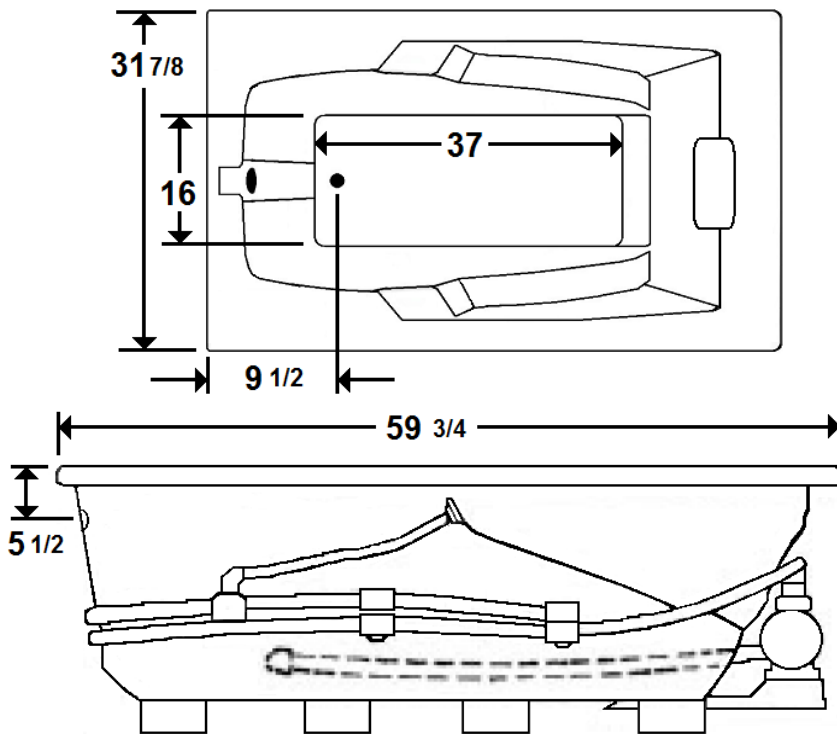

MERCER I

60" x 32" Drop-In Acrylic Whirlpool

Model Number
3260MW064
Drop-In Whirlpool in White

Features

- Color-matched jet trim
- 8 adjustable hydrotherapy jets
- Pillow included
- Constructed of high-gloss durable acrylic
- 3-Speed control for the 9.0 Amp pump
- Inline heater available – LM300
- Mood light available – LM522
- Pre-leveled base for easy installation
- Made in the USA

All dimensions are +/- 1/4" and subject to change without notice
Confirm specifications before installation

Standard (S) Pump Location and Alternate (A-1 & A-2) Pump locations.

Technical Information

- Cut-Out Dimensions: 57 3/4" x 29 7/8"
- Weight: 120 lbs.
- Water Depth to Overflow: 15"
- Water Operating Level: 44 gal.
- Water Capacity: 54 gal.
- Sump Dimension: 37" x 16"