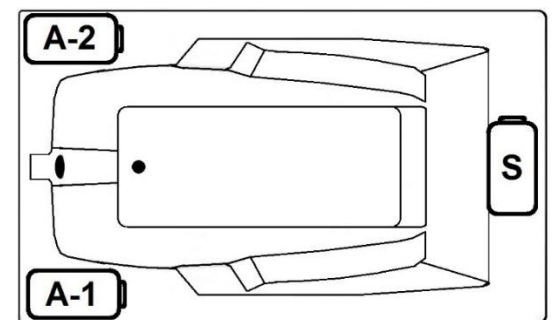

MERCER I

60" x 32" Drop-In Acrylic Whirlpool

Model Number
3260MW064
Drop-In Whirlpool in White

Features

- Color-matched jet trim
- 8 adjustable hydrotherapy jets
- Pillow included
- Constructed of high-gloss durable acrylic
- 3-Speed control for the 9.0 Amp pump
- Inline heater available – LM300
- Mood light available – LM522
- Pre-leveled base for easy installation
- Made in the USA

All dimensions are +/- 1/4" and subject to change without notice
Confirm specifications before installation

Standard (S) Pump Location and Alternate (A-1 & A-2) Pump locations.

Technical Information

- Cut-Out Dimensions: 57 3/4" x 29 7/8"
- Weight: 120 lbs.
- Water Depth to Overflow: 15"
- Water Operating Level: 44 gal.
- Water Capacity: 54 gal.
- Sump Dimension: 37" x 16"