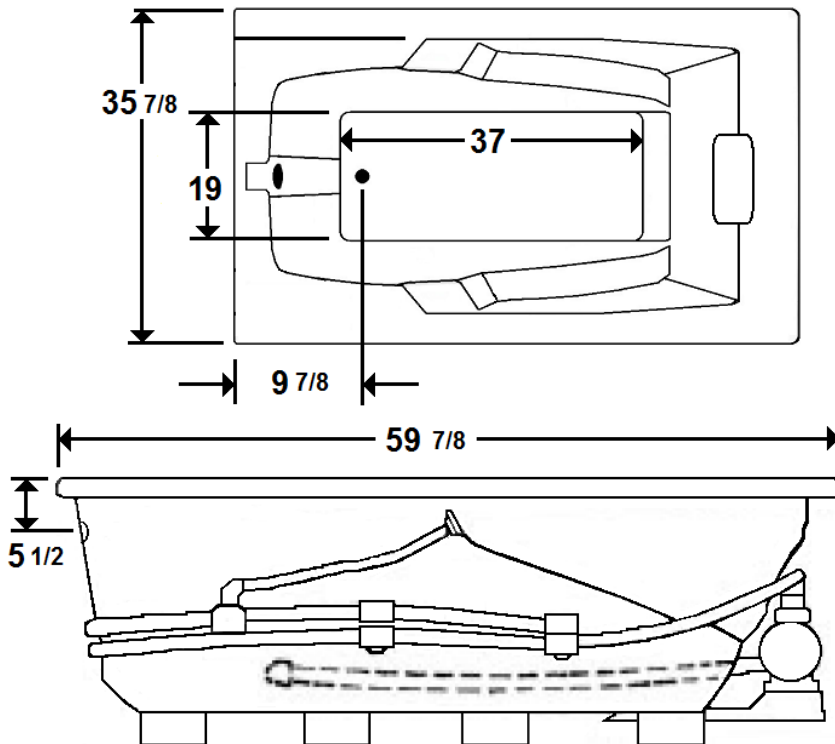

MERCER II

60" x 36" Drop-In Acrylic Whirlpool

Model Number
3660MW064
Drop-In Whirlpool in White

Features

- Color-matched jet trim
- 10 adjustable hydrotherapy jets
- Pillow included
- Constructed of high-gloss durable acrylic
- 3-Speed control for the 9 Amp pump
- Inline heater available – LM300
- Mood light available – LM522
- Pre-leveled base for easy installation
- Can be installed as an undermount
- Made in the USA

All dimensions are +/- 1/2" and subject to change without notice
Confirm specifications before installation

Standard (S) Pump Location and Alternate (A-1 & A-2) Pump Locations.

Technical Information

- Cut-Out Dimensions: 57 7/8" x 33 7/8"
- Weight: 135 lbs.
- Water Depth to Overflow: 15"
- Water Operating Level: 44 gal.
- Water Capacity: 58 gal.
- Sump Dimension: 37" x 19"