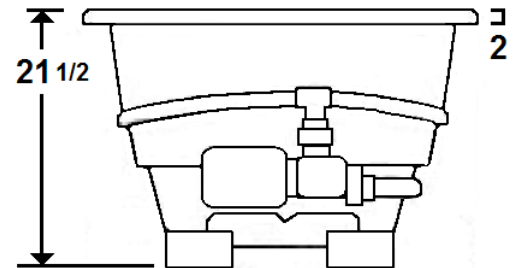

MERCER II

60" x 36" Drop-In Acrylic Whirlpool

Model Number
3660MW064
Drop-In Whirlpool in White

Features

- Color-matched jet trim
- 10 adjustable hydrotherapy jets
- Pillow included
- Constructed of high-gloss durable acrylic
- 3-Speed control for the 9 Amp pump
- Inline heater available – LM300
- Mood light available – LM522
- Pre-leveled base for easy installation
- Can be installed as an undermount
- Made in the USA

All dimensions are +/- 1/2" and subject to change without notice
Confirm specifications before installation

Standard (S) Pump Location and Alternate (A-1 & A-2) Pump Locations.

Technical Information

- Cut-Out Dimensions: 57 7/8" x 33 7/8"
- Weight: 135 lbs.
- Water Depth to Overflow: 15"
- Water Operating Level: 44 gal.
- Water Capacity: 58 gal.
- Sump Dimension: 37" x 19"