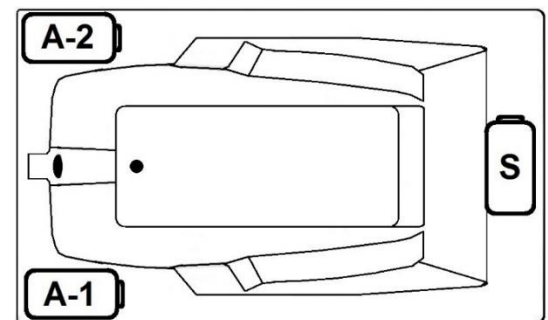

MERCER II

60" x 36" Drop-In Acrylic Whirlpool

Model Number
3660MW064
Drop-In Whirlpool in White

Features

- Color-matched jet trim
- 10 adjustable hydrotherapy jets
- Pillow included
- Constructed of high-gloss durable acrylic
- 3-Speed control for the 9 Amp pump
- Inline heater available – LM300
- Mood light available – LM522
- Pre-leveled base for easy installation
- Can be installed as an undermount
- Made in the USA

All dimensions are +/- 1/2" and subject to change without notice
Confirm specifications before installation

Standard (S) Pump Location and Alternate (A-1 & A-2) Pump Locations.

Technical Information

- Cut-Out Dimensions: 57 7/8" x 33 7/8"
- Weight: 135 lbs.
- Water Depth to Overflow: 15"
- Water Operating Level: 44 gal.
- Water Capacity: 58 gal.
- Sump Dimension: 37" x 19"