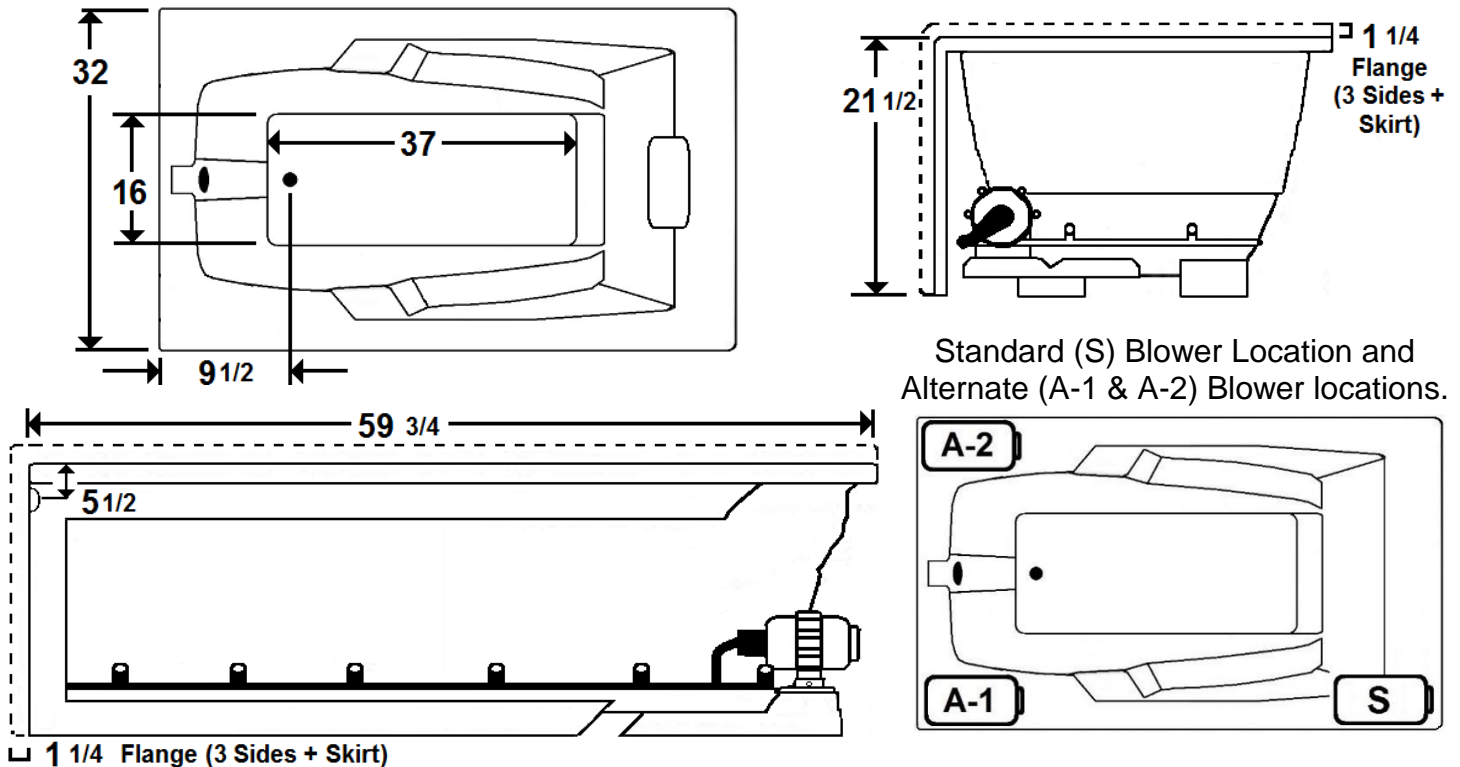

MERCER IV

60" x 32" Skirted Acrylic Air Bath

Model Number
3260MTASR064
 Right Hand Drain Air Bath in White
3260MTASL064
 Left Hand Drain Air Bath in White

Features

- 16 high output lateral air jets
- Color-matched jet trim
- 12.0 Amp variable speed blower
- Pillow included
- Constructed of high-gloss durable acrylic
- Automatic purge cycle with timer
- Heaters available – LM305 & LM306
- Mood light available – LM522
- Pre-leveled base for easy installation
- Made in the USA

All dimensions are +/- 1/4" and subject to change without notice
Confirm specifications before installation

Technical Information

- Weight: 120 lbs.
- Water Depth to Overflow: 16 3/4"
- Water Operating Level: 41 gal.
- Water Capacity: 54 gal.
- Sump Dimension: 37" x 16"