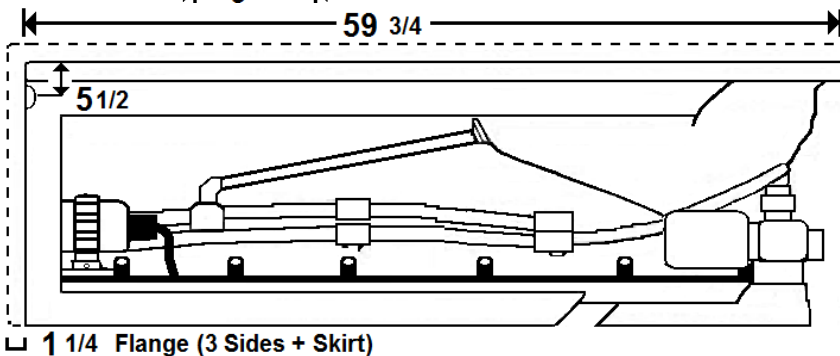

MERCER IV

60" x 32" Skirted Acrylic Combo Bath

Model Number
3260MWASR064
 Right Hand Drain Combo Bath in White
3260MWASL064
 Left Hand Drain Combo Bath in White

Features

- Color-matched jet trim and air controls
- 8 adjustable hydrotherapy jets
- 16 high output lateral air injectors
- Pillow included
- Constructed of high-gloss durable acrylic
- 3-Speed control for the 9.0 Amp pump
- 12.0 Amp variable speed blower
- Inline heater available – LM300
- Mood light available – LM522
- Pre-leveled base for easy installation
- Made in the USA

All dimensions are +/- 1/4" and subject to change without notice
Confirm specifications before installation

Standard (S) Pump Locations and Alternate (A-1) Pump locations.

Technical Information

- Weight: 155 lbs.
- Water Depth to Overflow: 16 3/4"
- Water Operating Level: 41 gal.
- Water Capacity: 54 gal.
- Sump Dimension: 37" x 16"