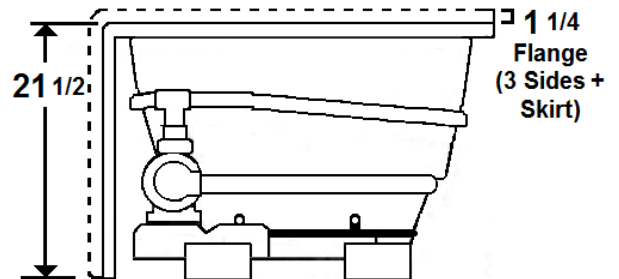

MERCER IV

60" x 32" Skirted Acrylic Combo Bath

Model Number
3260MWASR064
 Right Hand Drain Combo Bath in White
3260MWASL064
 Left Hand Drain Combo Bath in White

Features

- Color-matched jet trim and air controls
- 8 adjustable hydrotherapy jets
- 16 high output lateral air injectors
- Pillow included
- Constructed of high-gloss durable acrylic
- 3-Speed control for the 9.0 Amp pump
- 12.0 Amp variable speed blower
- Inline heater available – LM300
- Mood light available – LM522
- Pre-leveled base for easy installation
- Made in the USA

All dimensions are +/- 1/4" and subject to change without notice
Confirm specifications before installation

Standard (S) Pump Locations and Alternate (A-1) Pump locations.

Technical Information

- Weight: 155 lbs.
- Water Depth to Overflow: 16 3/4"
- Water Operating Level: 41 gal.
- Water Capacity: 54 gal.
- Sump Dimension: 37" x 16"