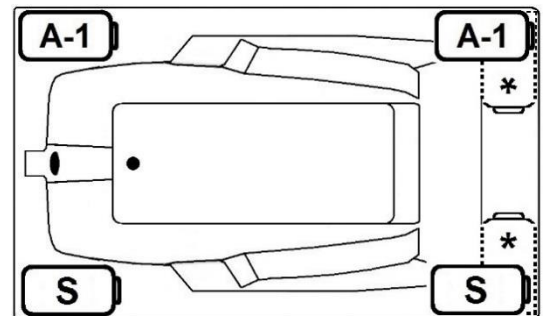

MERCER IV

60" x 32" Skirted Acrylic Combo Bath

Model Number
3260MWASR064
 Right Hand Drain Combo Bath in White
3260MWASL064
 Left Hand Drain Combo Bath in White

Features

- Color-matched jet trim and air controls
- 8 adjustable hydrotherapy jets
- 16 high output lateral air injectors
- Pillow included
- Constructed of high-gloss durable acrylic
- 3-Speed control for the 9.0 Amp pump
- 12.0 Amp variable speed blower
- Inline heater available – LM300
- Mood light available – LM522
- Pre-leveled base for easy installation
- Made in the USA

All dimensions are +/- 1/4" and subject to change without notice
Confirm specifications before installation

Standard (S) Pump Locations and Alternate (A-1) Pump locations.

Technical Information

- Weight: 155 lbs.
- Water Depth to Overflow: 16 3/4"
- Water Operating Level: 41 gal.
- Water Capacity: 54 gal.
- Sump Dimension: 37" x 16"