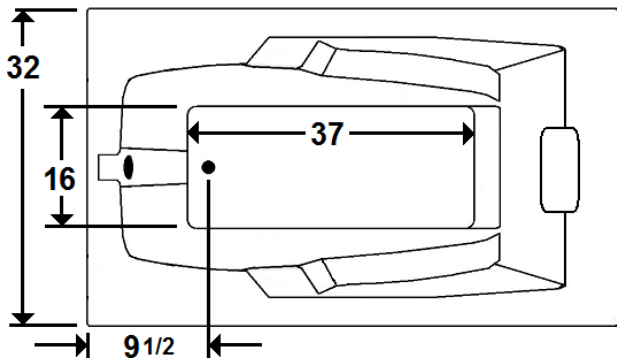

MERCER IV

60" x 32" Skirted Acrylic Combo Bath

Model Number
3260MWASR064
 Right Hand Drain Combo Bath in White
3260MWASL064
 Left Hand Drain Combo Bath in White

Features

- Color-matched jet trim and air controls
- 8 adjustable hydrotherapy jets
- 16 high output lateral air injectors
- Pillow included
- Constructed of high-gloss durable acrylic
- 3-Speed control for the 9.0 Amp pump
- 12.0 Amp variable speed blower
- Inline heater available – LM300
- Mood light available – LM522
- Pre-leveled base for easy installation
- Made in the USA

All dimensions are +/- 1/4" and subject to change without notice
Confirm specifications before installation

Standard (S) Pump Locations and Alternate (A-1) Pump locations.

Technical Information

- Weight: 155 lbs.
- Water Depth to Overflow: 16 3/4"
- Water Operating Level: 41 gal.
- Water Capacity: 54 gal.
- Sump Dimension: 37" x 16"