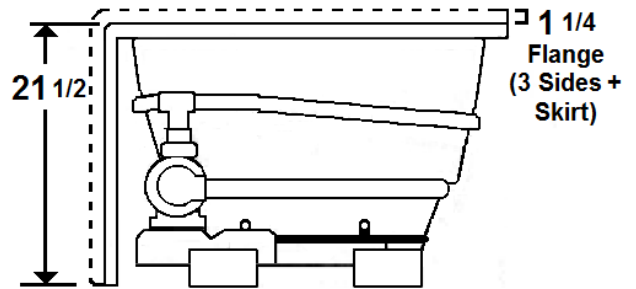

## 72" x 36" Skirted Acrylic Combo Bath

Model Number  
**3672MWASR064**  
Right Hand Drain Combo Bath in White  
**3672MWASL064**  
Left Hand Drain Combo Bath in White

**\*All dimensions are +/- 1/2" and subject to change without notice\***  
**Confirm specifications before installation**

Standard (S) Pump Locations and Alternate (A-1) Pump locations.

### Technical Information

- Weight: 175 lbs.
- Water Depth to Overflow: 15 1/4"
- Water Operating Level: 51 gal.
- Water Capacity: 71 gal.
- Sump Dimension: 50" x 19"