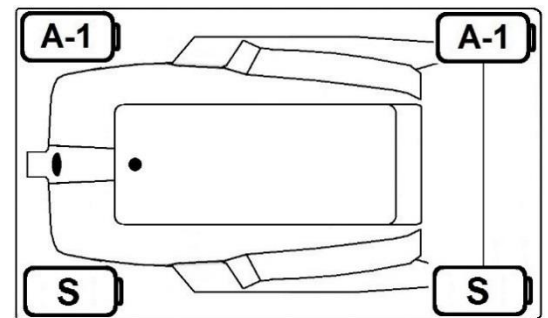

### Features

- Color-matched jet trim and air controls
- 10 adjustable hydrotherapy jets
- 28 high output lateral air injectors
- Constructed of high-gloss durable acrylic
- 3-Speed control for the 13.5 Amp pump
- 12.0 Amp variable speed blower
- Inline heater available – LM300
- Mood light available – LM522
- Pre-leveled base for easy installation
- Made in the USA

**\*All dimensions are +/- 1/2" and subject to change without notice\***  
**Confirm specifications before installation**

Standard (S) Pump Locations and Alternate (A-1) Pump locations.