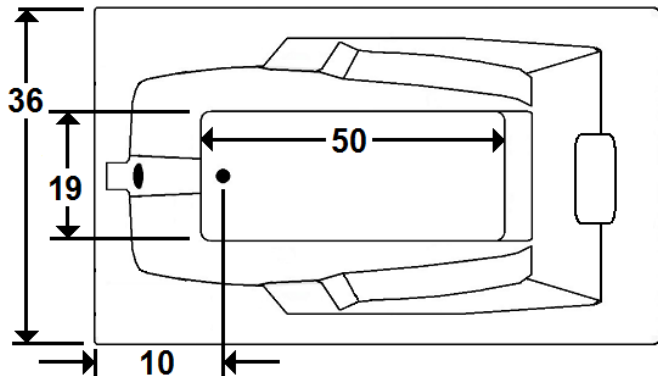

Standard (S) Pump Locations and Alternate (A-1) Pump locations.