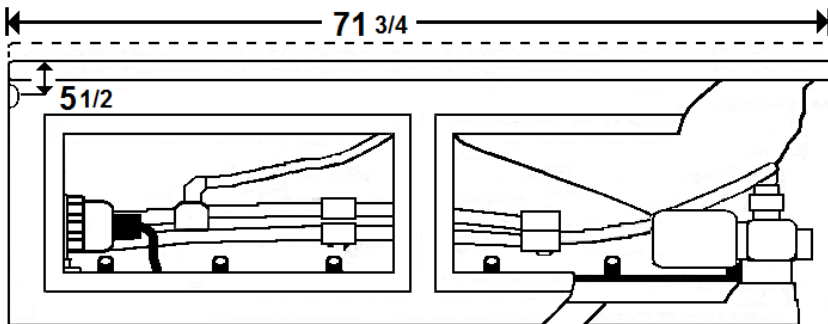

**\*All dimensions are +/- 1/2" and subject to change without notice\***  
**Confirm specifications before installation**

Standard (S) Pump Locations and Alternate (A-1) Pump locations.

### Technical Information

- Weight: 175 lbs.
- Water Depth to Overflow: 15 1/4"
- Water Operating Level: 51 gal.
- Water Capacity: 71 gal.
- Sump Dimension: 50" x 19"