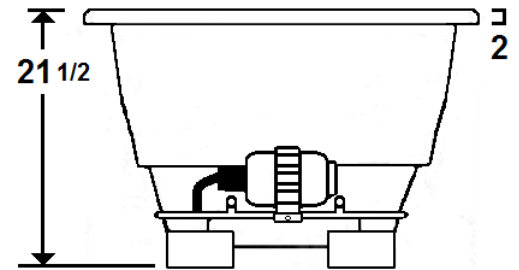

MERCER VII

66" x 36" Drop-In Acrylic Air Bath

Model Number
3666MTA064
Drop-In Air Bath in White

Features

- 24 high output lateral air jets
- Color-matched jet trim
- 12 Amp variable speed blower
- Pillow included
- Constructed of high-gloss durable acrylic
- Automatic purge cycle with timer
- Heaters available – LM305
- Mood light available – LM522
- Pre-leveled base for easy installation
- Can be installed as an undermount
- Made in the USA

All dimensions are +/- 1/2" and subject to change without notice
Confirm specifications before installation

Standard (S) Pump Location and
Alternate (A-1 & A-2) Pump locations.

Technical Information

- Cut-Out Dimensions: 63 3/4" x 34"
- Weight: 140 lbs.
- Water Depth to Overflow: 14"
- Water Operating Level: NA
- Water Capacity: 64 gal.
- Sump Dimension: 44" x 19"