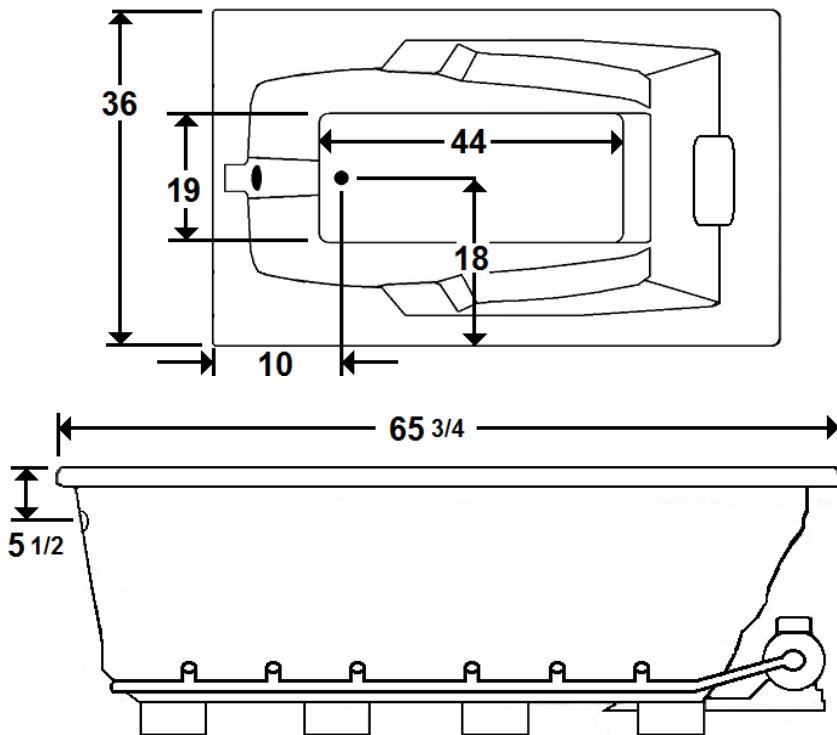

MERCER VII

66" x 36" Drop-In Acrylic Air Bath

Model Number
3666MTA064
Drop-In Air Bath in White

Features

- 24 high output lateral air jets
- Color-matched jet trim
- 12 Amp variable speed blower
- Pillow included
- Constructed of high-gloss durable acrylic
- Automatic purge cycle with timer
- Heaters available – LM305
- Mood light available – LM522
- Pre-leveled base for easy installation
- Can be installed as an undermount
- Made in the USA

All dimensions are +/- 1/2" and subject to change without notice
Confirm specifications before installation

Standard (S) Pump Location and
Alternate (A-1 & A-2) Pump locations.

Technical Information

- Cut-Out Dimensions: 63 3/4" x 34"
- Weight: 140 lbs.
- Water Depth to Overflow: 14"
- Water Operating Level: NA
- Water Capacity: 64 gal.
- Sump Dimension: 44" x 19"