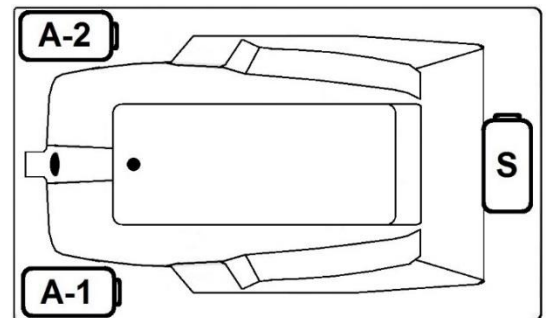

MERCER VII

66" x 36" Drop-In Acrylic Air Bath

Model Number
3666MTA064
Drop-In Air Bath in White

Features

- 24 high output lateral air jets
- Color-matched jet trim
- 12 Amp variable speed blower
- Pillow included
- Constructed of high-gloss durable acrylic
- Automatic purge cycle with timer
- Heaters available – LM305
- Mood light available – LM522
- Pre-leveled base for easy installation
- Can be installed as an undermount
- Made in the USA

All dimensions are +/- 1/2" and subject to change without notice
Confirm specifications before installation

Standard (S) Pump Location and
Alternate (A-1 & A-2) Pump locations.

Technical Information

- Cut-Out Dimensions: 63 3/4" x 34"
- Weight: 140 lbs.
- Water Depth to Overflow: 14"
- Water Operating Level: NA
- Water Capacity: 64 gal.
- Sump Dimension: 44" x 19"