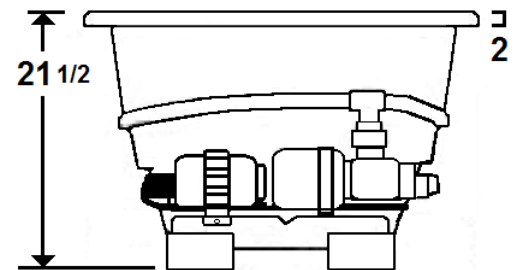

MERCER VII

66" x 36" Drop-In Acrylic Combo Bath

Model Number
3666MWA064
Drop-In Combo Bath in White

Features

- Color-matched jet trim and air controls
- 10 adjustable hydrotherapy jets
- 24 high output lateral air injectors
- Constructed of high-gloss durable acrylic
- 3-Speed control for the 13.5 Amp pump
- 12.0 Amp variable speed blower
- Inline heater available – LM300
- Mood light available – LM522
- Pre-leveled base for easy installation
- Can be installed as an undermount
- Made in the USA

All dimensions are +/- 1/2" and subject to change without notice
Confirm specification before installation

Standard (S) Pump Location and the Alternate (A-1) Pump location.

Technical Information

- Cut-Out Dimensions: 63 3/4" x 34"
- Weight: 110 lbs.
- Water Depth to Overflow: 14"
- Water Operating Level: 47 gal.
- Water Capacity: 64 gal.
- Sump Dimension: 44" x 19"