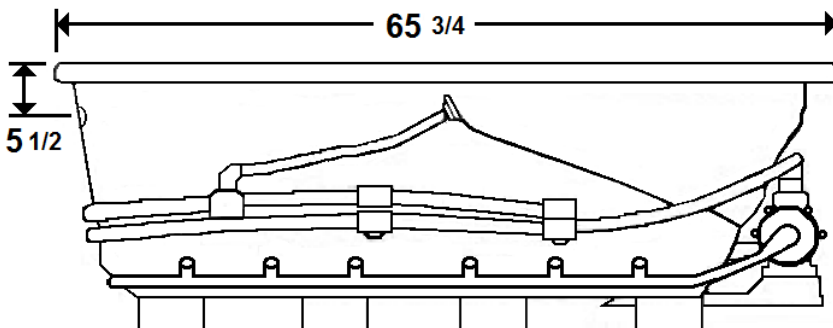

MERCER VII

66" x 36" Drop-In Acrylic Combo Bath

Model Number
3666MWA064
Drop-In Combo Bath in White

Features

- Color-matched jet trim and air controls
- 10 adjustable hydrotherapy jets
- 24 high output lateral air injectors
- Constructed of high-gloss durable acrylic
- 3-Speed control for the 13.5 Amp pump
- 12.0 Amp variable speed blower
- Inline heater available – LM300
- Mood light available – LM522
- Pre-leveled base for easy installation
- Can be installed as an undermount
- Made in the USA

All dimensions are +/- 1/2" and subject to change without notice
Confirm specification before installation

Standard (S) Pump Location and the Alternate (A-1) Pump location.

Technical Information

- Cut-Out Dimensions: 63 3/4" x 34"
- Weight: 110 lbs.
- Water Depth to Overflow: 14"
- Water Operating Level: 47 gal.
- Water Capacity: 64 gal.
- Sump Dimension: 44" x 19"