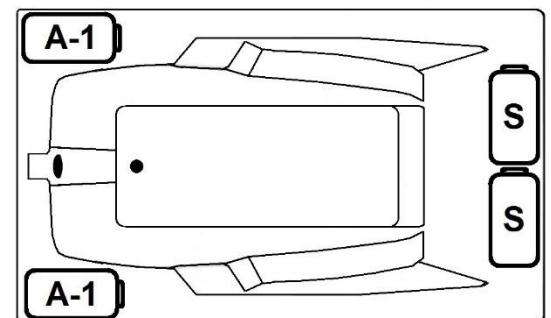

MERCER VII

66" x 36" Drop-In Acrylic Combo Bath

Model Number
3666MWA064
Drop-In Combo Bath in White

Features

- Color-matched jet trim and air controls
- 10 adjustable hydrotherapy jets
- 24 high output lateral air injectors
- Constructed of high-gloss durable acrylic
- 3-Speed control for the 13.5 Amp pump
- 12.0 Amp variable speed blower
- Inline heater available – LM300
- Mood light available – LM522
- Pre-leveled base for easy installation
- Can be installed as an undermount
- Made in the USA

All dimensions are +/- 1/2" and subject to change without notice
Confirm specification before installation

Standard (S) Pump Location and the Alternate (A-1) Pump location.

Technical Information

- Cut-Out Dimensions: 63 3/4" x 34"
- Weight: 110 lbs.
- Water Depth to Overflow: 14"
- Water Operating Level: 47 gal.
- Water Capacity: 64 gal.
- Sump Dimension: 44" x 19"