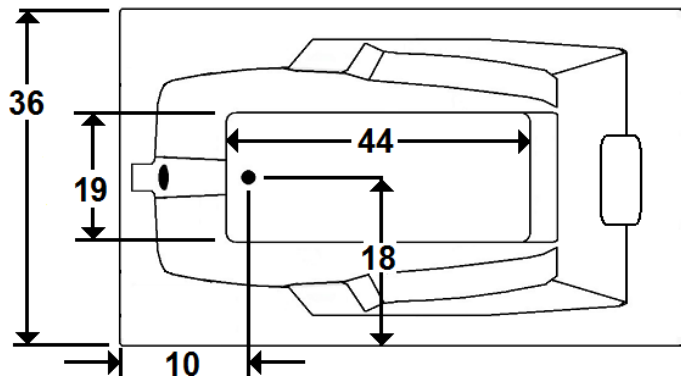

MERCER VII

66" x 36" Drop-In Acrylic Combo Bath

Model Number
3666MWA064
Drop-In Combo Bath in White

Features

- Color-matched jet trim and air controls
- 10 adjustable hydrotherapy jets
- 24 high output lateral air injectors
- Constructed of high-gloss durable acrylic
- 3-Speed control for the 13.5 Amp pump
- 12.0 Amp variable speed blower
- Inline heater available – LM300
- Mood light available – LM522
- Pre-leveled base for easy installation
- Can be installed as an undermount
- Made in the USA

All dimensions are +/- 1/2" and subject to change without notice
Confirm specification before installation

Standard (S) Pump Location and the Alternate (A-1) Pump location.

Technical Information

- Cut-Out Dimensions: 63 3/4" x 34"
- Weight: 110 lbs.
- Water Depth to Overflow: 14"
- Water Operating Level: 47 gal.
- Water Capacity: 64 gal.
- Sump Dimension: 44" x 19"