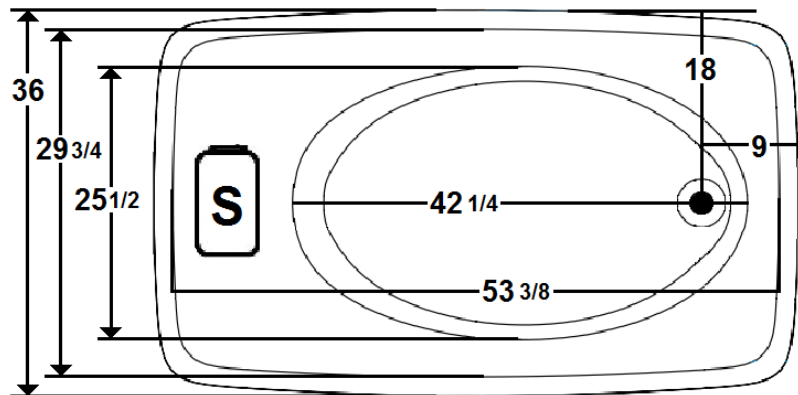

MONETA 1

60" x 42" Drop-In Acrylic Air Bath

Model Number
6036MA064
Drop-In Air Bath in White

Features

- 24 high output lateral air jets
- 10.5 Amp blower / heater
- Variable speed blower with automatic purge
- Includes Wave & Pulse modes
- Includes Chromatherapy
- Constructed of high-gloss durable acrylic
- Deep bathing well with textured slip resistant bottom
- Transitional / Modern design
- Limited lifetime warranty
- Made in the USA

All dimensions are +/- 1/2" and subject to change without notice

 *Standard Blower Location

Technical Information

- Weight: 158 lbs.
- Water Depth to Overflow: 16 1/4"
- Water Capacity: 75 gal.
- Sump Dimension: 42 1/4" x 25 1/2"