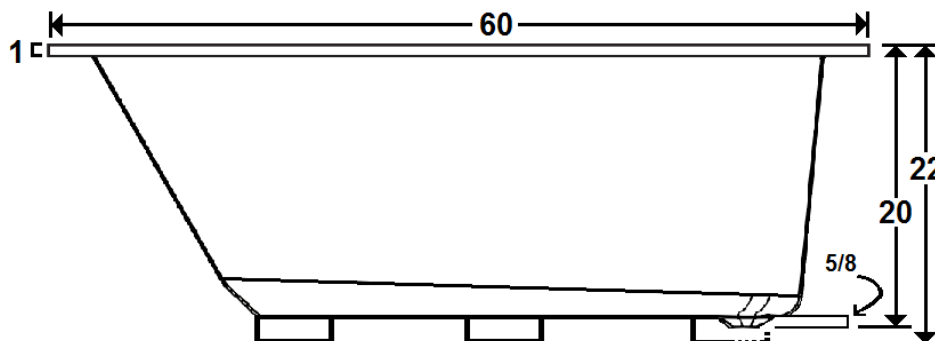

MONETA 1

60" x 42" Drop-In Acrylic Air Bath

Model Number
6036MA064
Drop-In Air Bath in White

Features

- 24 high output lateral air jets
- 10.5 Amp blower / heater
- Variable speed blower with automatic purge
- Includes Wave & Pulse modes
- Includes Chromatherapy
- Constructed of high-gloss durable acrylic
- Deep bathing well with textured slip resistant bottom
- Transitional / Modern design
- Limited lifetime warranty
- Made in the USA

All dimensions are +/- 1/2" and subject to change without notice

 *Standard Blower Location

Technical Information

- Weight: 158 lbs.
- Water Depth to Overflow: 16 1/4"
- Water Capacity: 75 gal.
- Sump Dimension: 42 1/4" x 25 1/2"