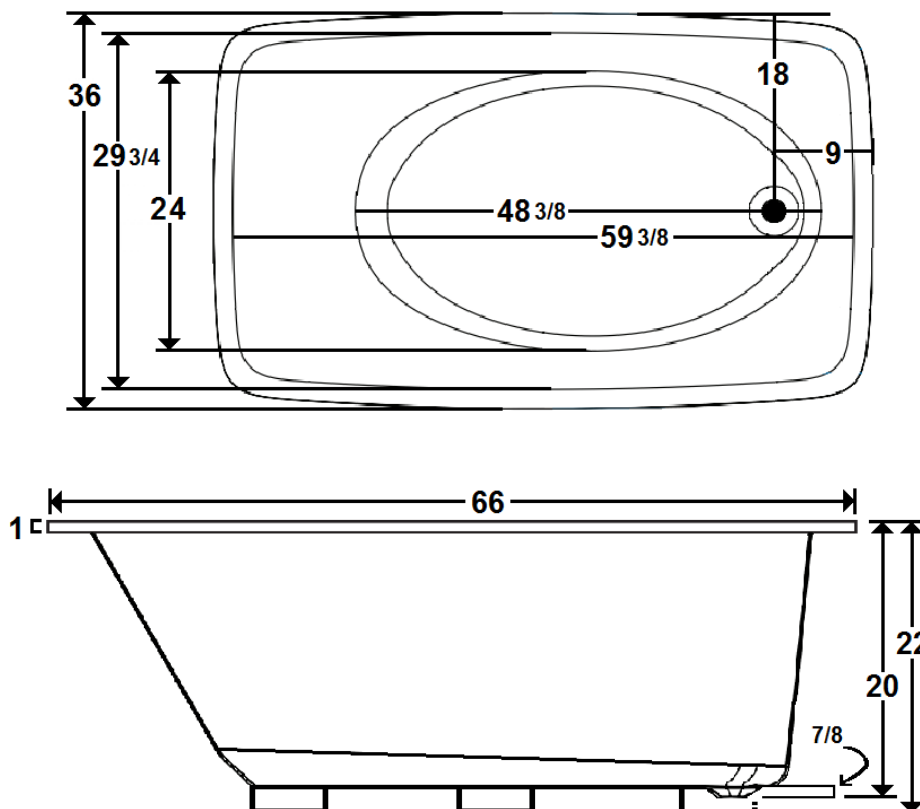

## 66" x 36" Drop-In Acrylic Tub

Model Number  
**6636MT064**  
Drop-In Soaker in White

**\*All dimensions are +/- 1/2" and subject to change without notice\***

### Technical Information

- Weight: 159 lbs.
- Water Depth to Overflow: 16 1/4"
- Water Capacity: 83 gal.
- Sump Dimension: 48 3/8" x 24"