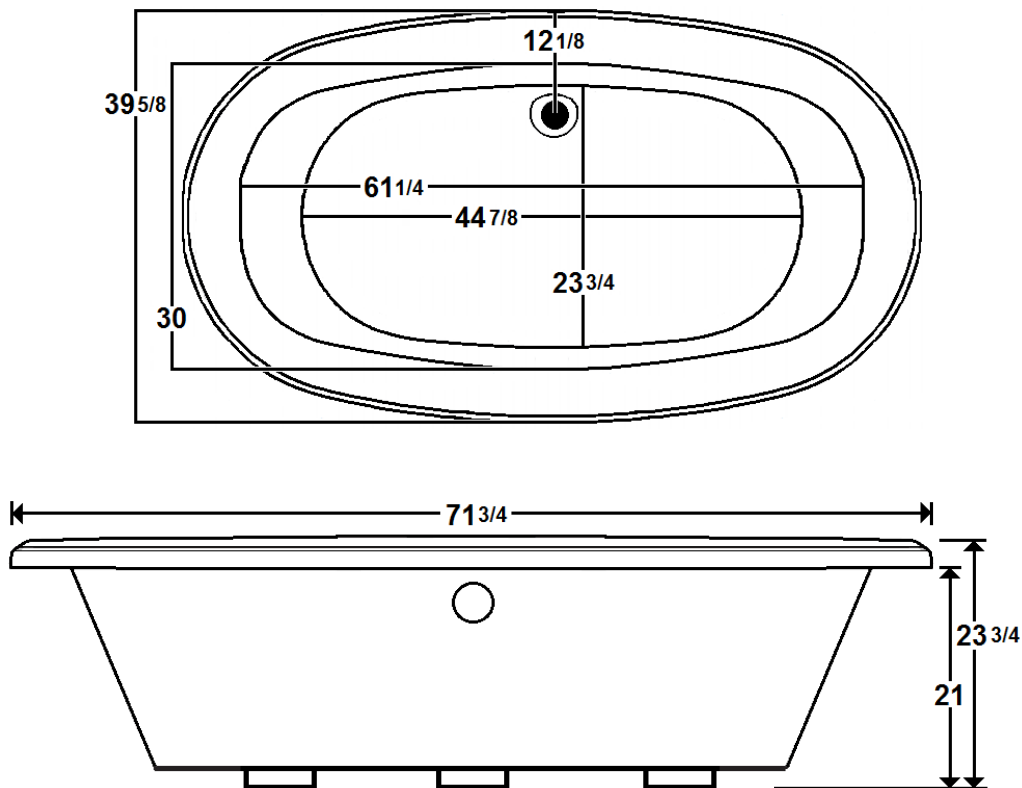

## 72" x 40" Drop-In Acrylic Tub

Model Number  
**72400T064**  
Drop-In Soaker in White

**\*All dimensions are +/- 1/2" and subject to change without notice\***

### Technical Information

- Weight: 165 lbs.
- Water Depth to Overflow: 16 1/2"
- Water Capacity: 78 gal.
- Sump Dimension: 44 7/8" x 23 3/4"