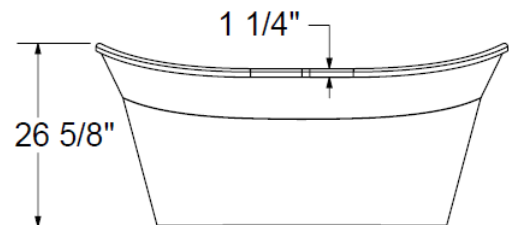

## 60" x 32"

### Features

- An attractive tapered design creates a focal point for your Master bath
- Deep, relaxing bathing area
- Matching raised back rests
- Deck space can accommodate faucets & hand shower
- Above floor rough design accepts standard waste & overflow
- Adjustable leveling legs
- Easy Installation
- Made in the USA

**\*All dimensions are +/- 1/2" and subject to change without notice\***  
**Confirm specifications before installation**

Recommended faucet area of 15" (L) x 3-1/2" (W).  
 Depth recommended for straight pipe 8".

### Technical Information

- Weight: 95 lbs.
- Water Depth to Overflow: 18 1/2"
- Water Capacity: 48 gal.
- Sump Dimension: 37 1/2" x 15 7/8"