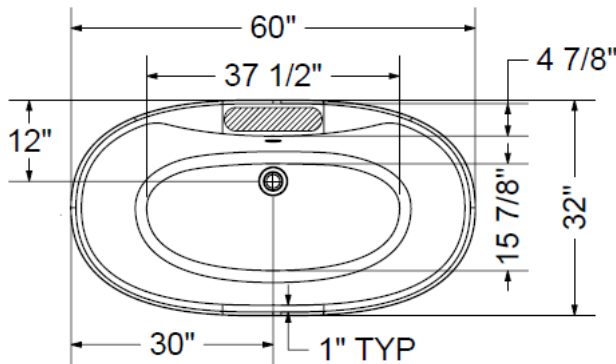

## 60" x 32"

### Features

- An attractive tapered design creates a focal point for your Master bath
- Deep, relaxing bathing area
- Matching raised back rests
- Deck space can accommodate faucets & hand shower
- Above floor rough design accepts standard waste & overflow
- Adjustable leveling legs
- Easy Installation
- Made in the USA

**\*All dimensions are +/- 1/2" and subject to change without notice\***  
**Confirm specifications before installation**

Recommended faucet area of 15" (L) x 3-1/2" (W).  
 Depth recommended for straight pipe 8".

### Technical Information

- Weight: 95 lbs.
- Water Depth to Overflow: 18 1/2"
- Water Capacity: 48 gal.
- Sump Dimension: 37 1/2" x 15 7/8"