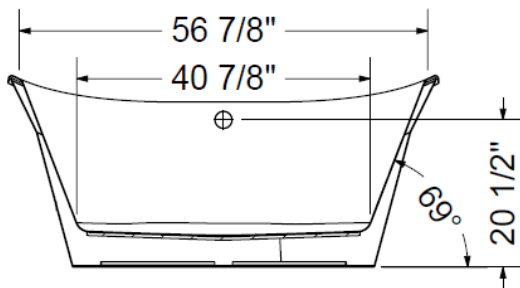

## 60" x 32"

### Features

- An attractive tapered design creates a focal point for your Master bath
- Deep, relaxing bathing area
- Matching raised back rests
- Deck space can accommodate faucets & hand shower
- Above floor rough design accepts standard waste & overflow
- Adjustable leveling legs
- Easy Installation
- Made in the USA

**\*All dimensions are +/- 1/2" and subject to change without notice\***  
**Confirm specifications before installation**

Recommended faucet area of 15" (L) x 3-1/2" (W).  
 Depth recommended for straight pipe 8".

### Technical Information

- Weight: 95 lbs.
- Water Depth to Overflow: 18 1/2"
- Water Capacity: 48 gal.
- Sump Dimension: 37 1/2" x 15 7/8"