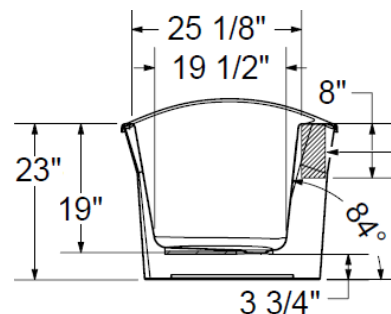

## 60" x 32"

**\*All dimensions are +/- 1/2" and subject to change without notice\***  
**Confirm specifications before installation**

Recommended faucet area of 15" (L) x 3-1/2" (W).  
 Depth recommended for straight pipe 8".

### Technical Information

- Weight: 95 lbs.
- Water Depth to Overflow: 18 1/2"
- Water Capacity: 48 gal.
- Sump Dimension: 37 1/2" x 15 7/8"