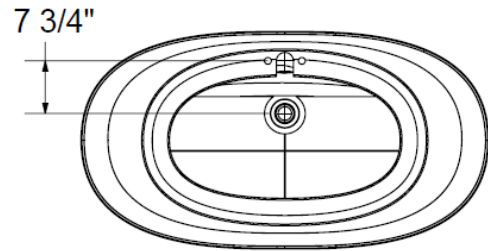

## 60" x 32"

### Features

- An attractive tapered design creates a focal point for your Master bath
- Deep, relaxing bathing area
- Matching raised back rests
- Deck space can accommodate faucets & hand shower
- Above floor rough design accepts standard waste & overflow
- Adjustable leveling legs
- Easy Installation
- Made in the USA

**\*All dimensions are +/- 1/2" and subject to change without notice\***  
**Confirm specifications before installation**

Recommended faucet area of 15" (L) x 3-1/2" (W).  
 Depth recommended for straight pipe 8".

### Technical Information

- Weight: 95 lbs.
- Water Depth to Overflow: 18 1/2"
- Water Capacity: 48 gal.
- Sump Dimension: 37 1/2" x 15 7/8"