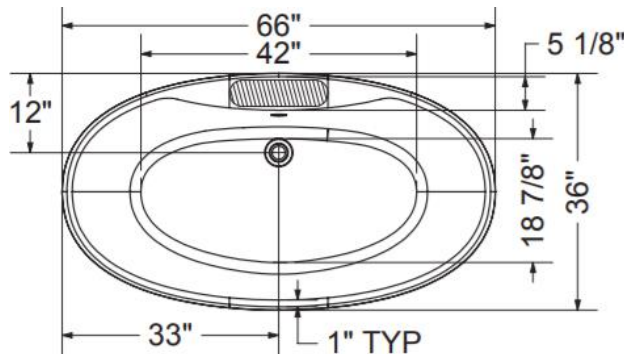

OVILLA II

66" x 36"

Freestanding Tub

Model Number
66360T064
 Freestanding Tub in White

Features

- An attractive tapered design creates a focal point for your Master bath
- Spacious, deep, relaxing bathing area
- Matching raised back rests for two person bathing
- Deck space can accommodate faucets & hand shower
- Above floor rough design accepts standard waste & overflow
- Adjustable leveling legs
- Easy Installation
- Made in the USA

All dimensions are +/- 1/2" and subject to change without notice
Confirm specifications before installation

Technical Information

- Weight: 110 lbs.
- Water Depth to Overflow: 18 1/2"
- Water Capacity: 59 gal.
- Sump Dimension: 42" x 18 7/8"

Recommended faucet area
 of 15" (L) x 3-1/2" (W).
 Depth recommended for
 straight pipe 8".