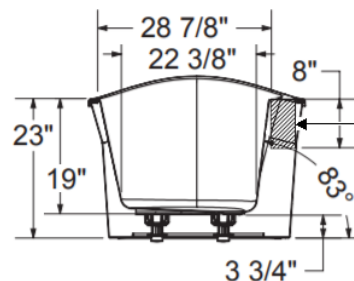

OVILLA II

66" x 36"

Freestanding Tub

Model Number
66360T064
 Freestanding Tub in White

Features

- An attractive tapered design creates a focal point for your Master bath
- Spacious, deep, relaxing bathing area
- Matching raised back rests for two person bathing
- Deck space can accommodate faucets & hand shower
- Above floor rough design accepts standard waste & overflow
- Adjustable leveling legs
- Easy Installation
- Made in the USA

All dimensions are +/- 1/2" and subject to change without notice
Confirm specifications before installation

Technical Information

- Weight: 110 lbs.
- Water Depth to Overflow: 18 1/2"
- Water Capacity: 59 gal.
- Sump Dimension: 42" x 18 7/8"

Recommended faucet area
 of 15" (L) x 3-1/2" (W).
 Depth recommended for
 straight pipe 8".