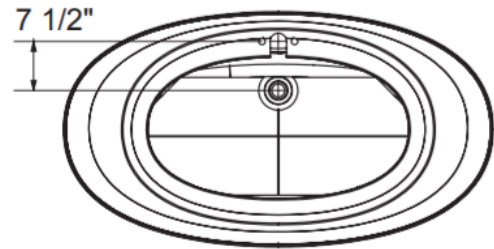

OVILLA II

66" x 36"

Freestanding Tub

Model Number
66360T064
 Freestanding Tub in White

Features

- An attractive tapered design creates a focal point for your Master bath
- Spacious, deep, relaxing bathing area
- Matching raised back rests for two person bathing
- Deck space can accommodate faucets & hand shower
- Above floor rough design accepts standard waste & overflow
- Adjustable leveling legs
- Easy Installation
- Made in the USA

All dimensions are +/- 1/2" and subject to change without notice
Confirm specifications before installation

Technical Information

- Weight: 110 lbs.
- Water Depth to Overflow: 18 1/2"
- Water Capacity: 59 gal.
- Sump Dimension: 42" x 18 7/8"

Recommended faucet area
 of 15" (L) x 3-1/2" (W).
 Depth recommended for
 straight pipe 8".