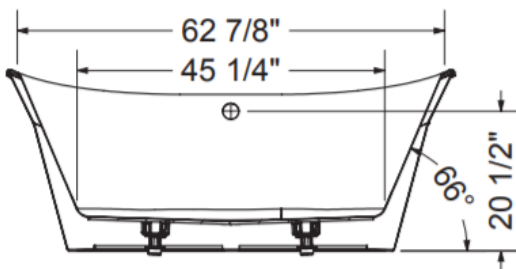

OVILLA II

66" x 36"

Freestanding Tub

Model Number
66360T064
 Freestanding Tub in White

Features

- An attractive tapered design creates a focal point for your Master bath
- Spacious, deep, relaxing bathing area
- Matching raised back rests for two person bathing
- Deck space can accommodate faucets & hand shower
- Above floor rough design accepts standard waste & overflow
- Adjustable leveling legs
- Easy Installation
- Made in the USA

All dimensions are +/- 1/2" and subject to change without notice
Confirm specifications before installation

Technical Information

- Weight: 110 lbs.
- Water Depth to Overflow: 18 1/2"
- Water Capacity: 59 gal.
- Sump Dimension: 42" x 18 7/8"

Recommended faucet area
 of 15" (L) x 3-1/2" (W).
 Depth recommended for
 straight pipe 8".