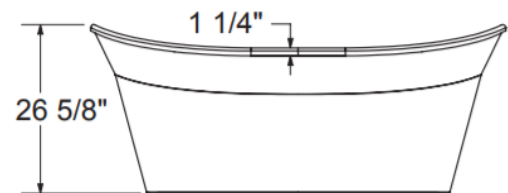

OVILLA II

66" x 36"

Freestanding Tub

Model Number
66360T064
 Freestanding Tub in White

Features

- An attractive tapered design creates a focal point for your Master bath
- Spacious, deep, relaxing bathing area
- Matching raised back rests for two person bathing
- Deck space can accommodate faucets & hand shower
- Above floor rough design accepts standard waste & overflow
- Adjustable leveling legs
- Easy Installation
- Made in the USA

All dimensions are +/- 1/2" and subject to change without notice
Confirm specifications before installation

Technical Information

- Weight: 110 lbs.
- Water Depth to Overflow: 18 1/2"
- Water Capacity: 59 gal.
- Sump Dimension: 42" x 18 7/8"

Recommended faucet area
 of 15" (L) x 3-1/2" (W).
 Depth recommended for
 straight pipe 8".